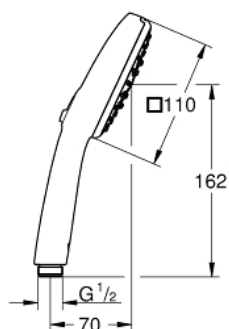

27 572 003 TEMPESTA CUBE 110 HAND SHOWER 3 SPRAYS

TOOTE KIRJELDUS

- Värvus: chrome
- Rain, Jet, Massage
- GROHE SmartSwitch - easily rotate the dial to enjoy your preferred spray option
- GROHE DreamSpray perfect spray pattern
- GROHE Long-Life finish
- SpeedClean anti-lime system
- Inner WaterGuide - inner insulation for surface and scalding protection
- ShockProof silicone ring prevents damages caused by shower falling
- universal mounting system, fitting all standard shower hoses
- maximum flow rate (at 3 bar): 13.5 l/min
- min. recommended pressure 1.0 bar
- suitable for instantaneous heater
- professional edition

Pure Freude
an Wasser

27 572 003 TEMPESTA CUBE 110 HAND SHOWER 3 SPRAYS

VARUOSAD, juuli 2021 – nüüd

1: Dirt strainer (Tellimuse number 0700200M)