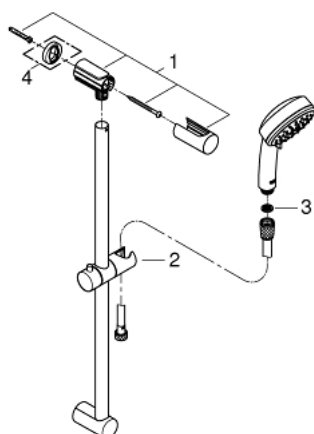

## 27 578 002 NEW TEMPESTA COSMOPOLITAN SHOWER RAIL SET 2 SPRAYS

### PRODUCT DESCRIPTION

- consisting of:
- hand shower (27 571)
- shower rail, 600 mm (27 521)
- Relexaflex hose 1750 mm 1/2" x 1/2" (28 154)
- **GROHE DreamSpray** perfect spray pattern
- **GROHE StarLight** chrome finish
- **SpeedClean** anti-lime system
- **Inner WaterGuide** for a longer life
- suitable for instantaneous heater
- min. recommended pressure 1.0 bar

27 578 002 NEW TEMPESTA COSMOPOLITAN SHOWER RAIL SET 2 SPRAYS