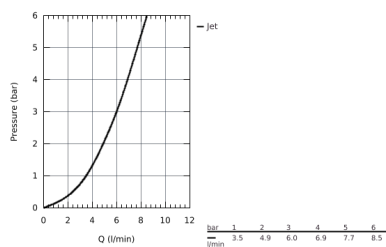

## 27 578 002 NEW TEMPESTA COSMOPOLITAN SHOWER RAIL SET 2 SPRAYS

### PRODUCT DESCRIPTION

- consisting of:
- hand shower (27 571)
- shower rail, 600 mm (27 521)
- Relexaflex hose 1750 mm 1/2" x 1/2" (28 154)
- **GROHE DreamSpray** perfect spray pattern
- **GROHE StarLight** chrome finish
- **SpeedClean** anti-lime system
- **Inner WaterGuide** for a longer life
- suitable for instantaneous heater
- min. recommended pressure 1.0 bar