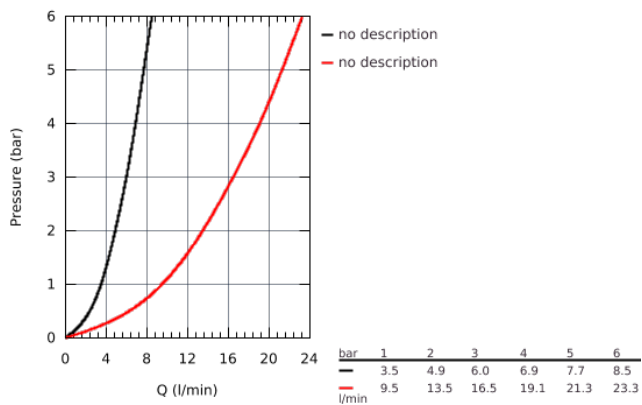

27 578 002 NEW TEMPESTA COSMOPOLITAN SHOWER RAIL SET 2 SPRAYS