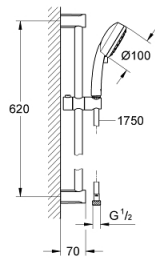

## 27 578 002 NEW TEMPESTA COSMOPOLITAN SHOWER RAIL SET 2 SPRAYS

### PRODUCT DESCRIPTION

- consisting of:
- hand shower (27 571)
- shower rail, 600 mm (27 521)
- Relexaflex hose 1750 mm 1/2" x 1/2" (28 154)
- **GROHE DreamSpray** perfect spray pattern
- **GROHE StarLight** chrome finish
- **SpeedClean** anti-lime system
- **Inner WaterGuide** for a longer life
- suitable for instantaneous heater
- min. recommended pressure 1.0 bar

27 578 002 NEW TEMPESTA COSMOPOLITAN SHOWER RAIL SET 2 SPRAYS