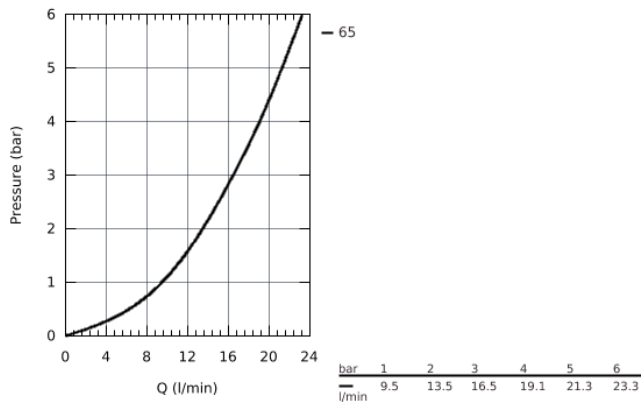

27 578 002 NEW TEMPESTA COSMOPOLITAN SHOWER RAIL SET 2 SPRAYS