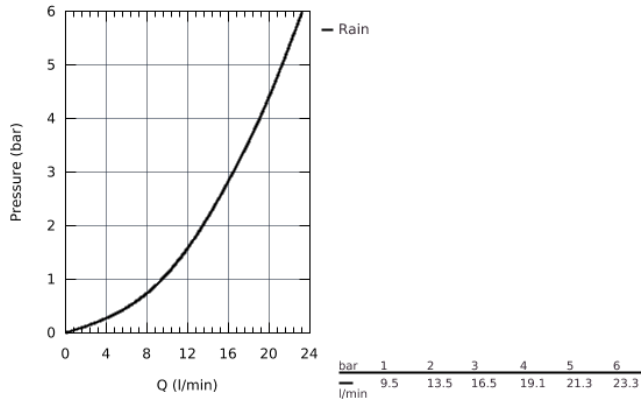

27 578 002 NEW TEMPESTA COSMOPOLITAN SHOWER RAIL SET 2 SPRAYS