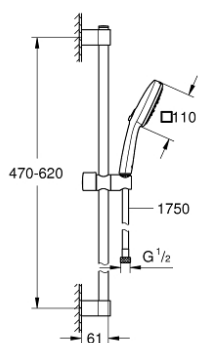

27 579 003 TEMPESTA CUBE 110 SHOWER RAIL SET 3 SPRAYS (RAIN, JET, MASSAGE)

TOOTE KIRJELDUS

- Värvus: chrome
- consisting of:
 - hand shower Tempesta Cube 110 (27 574)
 - shower rail, 600 mm (27 523)
 - Relaxaflex hose 1750 mm 1/2" x 1/2" (28 154)
 - GROHE Water Saving - Less water, perfect flow
 - GROHE SmartSwitch - easily rotate the dial to enjoy your preferred spray option
 - GROHE DreamSpray perfect spray pattern
 - GROHE Long-Life finish
 - GROHE FastFixation (adjustable upper bracket for existing drill holes)
 - adjustable glider (turn and glide shower holder)
 - SpeedClean anti-lime system
 - Inner WaterGuide - inner insulation for surface and scalding protection
 - ShockProof silicone ring prevents damages caused by shower falling
 - maximum flow rate (at 3 bar): 7.4 l/min
 - min. recommended pressure 1.0 bar
 - suitable for instantaneous heater
 - professional edition

Pure Freude
an Wasser

27 579 003 TEMPESTA CUBE 110 SHOWER RAIL SET 3 SPRAYS (RAIN, JET, MASSAGE)

No exploded view is available for this spare part list.

VARUOSAD, november 2021 – nüüd

1: Shower bar holder (Tellimuse number 48607000)

2: Glide element (Tellimuse number 48609000)

3: Shower bar holder (Tellimuse number 48608000)

4: Dirt strainer (Tellimuse number 0700200M)

5: Compensation disc (Tellimuse number 48543001)*

* Lisatarvikud