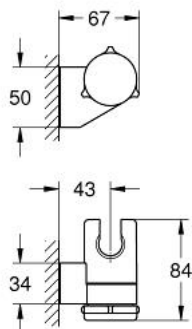

27 595 000 NEW TEMPESTA 100 WALL HAND SHOWER HOLDER

PRODUCT DESCRIPTION

- adjustable
- GROHE StarLight chrome finish

27 595 000 **NEW TEMPESTA 100 WALL HAND SHOWER HOLDER**

SPARE PARTS

1: Cover plate (Order-nr. 45652P00)