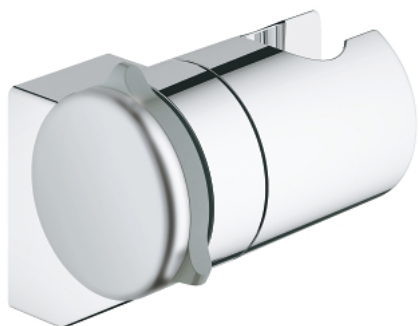

27 595 000 NEW TEMPESTA 100 WALL HAND SHOWER HOLDER

PRODUCT DESCRIPTION

- adjustable
- GROHE StarLight chrome finish

27 595 000 **NEW TEMPESTA 100 WALL HAND SHOWER HOLDER**

SPARE PARTS

1: Cover plate (Order-nr. 45652P00)