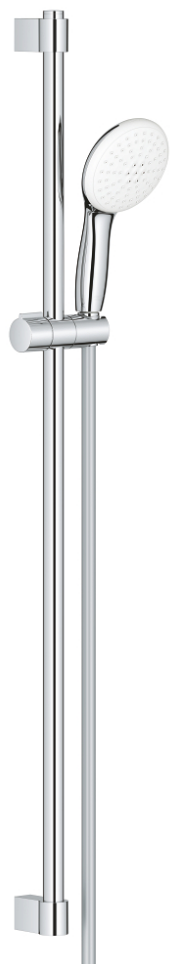

27 646 30E TEMPESTA 110 SHOWER RAIL SET 2 SPRAYS (RAIN, JET)

TOOTE KIRJELDUS

- Värvus: chrome
- consisting of:
 - hand shower Tempesta 110 (27 597)
 - shower rail, 900 mm (27 524)
 - Relaxaflex hose 1750 mm 1/2" x 1/2" (28 154)
 - GROHE Water Saving Plus - extra efficient water usage, perfect flow
 - GROHE SmartSwitch - easily rotate the dial to enjoy your preferred spray option
 - GROHE DreamSpray perfect spray pattern
 - GROHE Long-Life finish
 - GROHE FastFixation (adjustable upper bracket for existing drill holes)
 - adjustable glider (turn and glide shower holder)
 - SpeedClean anti-lime system
 - Inner WaterGuide - inner insulation for surface and scalding protection
 - ShockProof silicone ring prevents damages caused by shower falling
 - maximum flow rate (at 3 bar): 5.6 l/min
 - min. recommended pressure 1.0 bar
 - suitable for instantaneous heater
 - professional edition

Pure Freude
an Wasser

27 646 30E TEMPESTA 110 SHOWER RAIL SET 2 SPRAYS (RAIN, JET)

No exploded view is available for this spare part list.

VARUOSAD, aprill 2020 – nüüd

- 1: Shower bar holder (Tellimuse number 48607000)
- 2: Glide element (Tellimuse number 48609000)
- 3: Shower bar holder (Tellimuse number 48608000)
- 4: Dirt strainer (Tellimuse number 0700200M)
- 5: Compensation disc (Tellimuse number 48543001)*