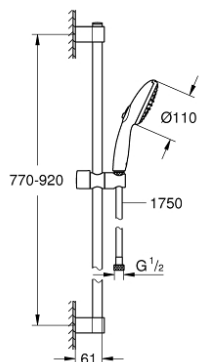

27 646 30E TEMPESTA 110 SHOWER RAIL SET 2 SPRAYS (RAIN, JET)

TOOTE KIRJELDUS

- Värvus: chrome
- consisting of:
 - hand shower Tempesta 110 (27 597)
 - shower rail, 900 mm (27 524)
 - Relaxaflex hose 1750 mm 1/2" x 1/2" (28 154)
 - GROHE Water Saving Plus - extra efficient water usage, perfect flow
 - GROHE SmartSwitch - easily rotate the dial to enjoy your preferred spray option
 - GROHE DreamSpray perfect spray pattern
 - GROHE Long-Life finish
 - GROHE FastFixation (adjustable upper bracket for existing drill holes)
 - adjustable glider (turn and glide shower holder)
 - SpeedClean anti-lime system
 - Inner WaterGuide - inner insulation for surface and scalding protection
 - ShockProof silicone ring prevents damages caused by shower falling
 - maximum flow rate (at 3 bar): 5.6 l/min
 - min. recommended pressure 1.0 bar
 - suitable for instantaneous heater
 - professional edition

Pure Freude
an Wasser

27 646 30E TEMPESTA 110 SHOWER RAIL SET 2 SPRAYS (RAIN, JET)

No exploded view is available for this spare part list.

VARUOSAD, aprill 2020 – nüüd

- 1: Shower bar holder (Tellimuse number 48607000)
- 2: Glide element (Tellimuse number 48609000)
- 3: Shower bar holder (Tellimuse number 48608000)
- 4: Dirt strainer (Tellimuse number 0700200M)
- 5: Compensation disc (Tellimuse number 48543001)*