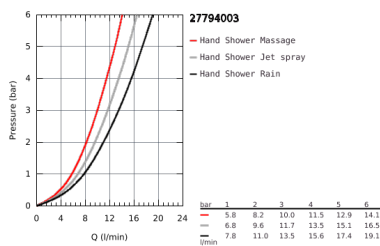

## 27 794 003 TEMPESTA 110 SHOWER RAIL SET 3 SPRAYS (RAIN, JET, MASSAGE)

### PRODUCT DESCRIPTION

- Colour: Chrome
- Consisting of:
  - hand shower Tempesta 110 (28 261)
  - shower rail, 600 mm (27 523)
  - Relaxaflex hose 1750 mm 1/2" x 1/2" (28 154)
- GROHE SmartSwitch - easily rotate the dial to enjoy your preferred spray option
- GROHE DreamSpray perfect spray pattern
- GROHE Long-Life finish
- GROHE FastFixation (adjustable upper bracket for existing drill holes)
- adjustable glider (turn and glide shower holder)
- SpeedClean anti-limescale system
- Inner WaterGuide - inner insulation for surface and scalding protection
- ShockProof silicone ring prevents damage caused by a shower falling
- maximum flow rate (at 3 bar): 13.5 l/min
- min. recommended pressure 0.2 bar
- suitable for instantaneous heater
- professional edition