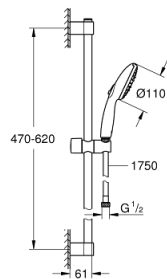

## 27 794 003 TEMPESTA 110 SHOWER RAIL SET 3 SPRAYS (RAIN, JET, MASSAGE)

### PRODUCT DESCRIPTION

- Colour: Chrome
- Consisting of:
  - hand shower Tempesta 110 (28 261)
  - shower rail, 600 mm (27 523)
  - Relaxaflex hose 1750 mm 1/2" x 1/2" (28 154)
- GROHE SmartSwitch - easily rotate the dial to enjoy your preferred spray option
- GROHE DreamSpray perfect spray pattern
- GROHE Long-Life finish
- GROHE FastFixation (adjustable upper bracket for existing drill holes)
- adjustable glider (turn and glide shower holder)
- SpeedClean anti-limescale system
- Inner WaterGuide - inner insulation for surface and scalding protection
- ShockProof silicone ring prevents damage caused by a shower falling
- maximum flow rate (at 3 bar): 13.5 l/min
- min. recommended pressure 0.2 bar
- suitable for instantaneous heater
- professional edition

## 27 794 003 TEMPESTA 110 SHOWER RAIL SET 3 SPRAYS (RAIN, JET, MASSAGE)

No exploded view is available for this spare part list.