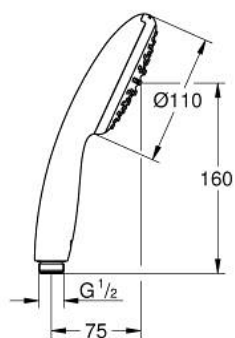

27 852 003 TEMPESTA 110 HAND SHOWER 1 SPRAY

TOOTE KIRJELDUS

- Värvus: chrome
- Rain
- GROHE DreamSpray perfect spray pattern
- GROHE Long-Life finish
- SpeedClean anti-lime system
- Inner WaterGuide - inner insulation for surface and scalding protection
- ShockProof silicone ring prevents damages caused by shower falling
- universal mounting system, fitting all standard shower hoses
- maximum flow rate (at 3 bar): 16.6 l/min
- min. recommended pressure 1.0 bar
- suitable for instantaneous heater
- professional edition

Pure Freude
an Wasser

27 852 003 TEMPESTA 110 HAND SHOWER 1 SPRAY

VARUOSAD, aprill 2020 – nüüd

1: Dirt strainer (Tellimuse number 0700200M)