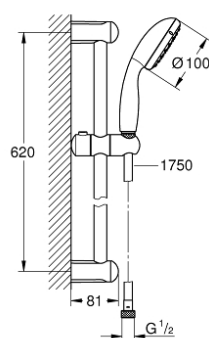

27 924 001 NEW TEMPESTA 100 SHOWER RAIL SET 1 SPRAY

PRODUCT DESCRIPTION

- consisting of:
- hand shower (27 923)
- shower rail, 600 mm (27 523)
- Relaxaflex hose 1750 mm 1/2" x 1/2" (28 154)
- **GROHE EcoJoy** 9.5 l/min flow limiter
- **GROHE DreamSpray** perfect spray pattern
- **GROHE StarLight** chrome finish
- **SpeedClean** anti-lime system
- **Inner WaterGuide** for a longer life
- **ShockProof** silicone ring prevents damages caused by shower falling
- suitable for instantaneous heater
- min. recommended pressure 1.0 bar

27 924 001 NEW TEMPESTA 100 SHOWER RAIL SET 1 SPRAY

SPARE PARTS

- 1: Shower rail holder (Order-nr. 48098000)
 - 2: Glide element (Order-nr. 48099000)
 - 3: Dirt strainer (Order-nr. 0700200M)
 - 4: Compensation disc (Order-nr. 48051000)*
- * Optional accessories