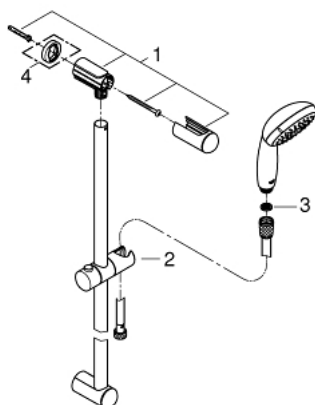

27 924 001 NEW TEMPESTA 100 SHOWER RAIL SET 1 SPRAY

PRODUCT DESCRIPTION

- consisting of:
- hand shower (27 923)
- shower rail, 600 mm (27 523)
- Relaxaflex hose 1750 mm 1/2" x 1/2" (28 154)
- **GROHE EcoJoy** 9.5 l/min flow limiter
- **GROHE DreamSpray** perfect spray pattern
- **GROHE StarLight** chrome finish
- **SpeedClean** anti-lime system
- **Inner WaterGuide** for a longer life
- **ShockProof** silicone ring prevents damages caused by shower falling
- suitable for instantaneous heater
- min. recommended pressure 1.0 bar

27 924 001 NEW TEMPESTA 100 SHOWER RAIL SET 1 SPRAY

SPARE PARTS

- 1: Shower rail holder (Order-nr. 48098000)
 - 2: Glide element (Order-nr. 48099000)
 - 3: Dirt strainer (Order-nr. 0700200M)
 - 4: Compensation disc (Order-nr. 48051000)*
- * Optional accessories