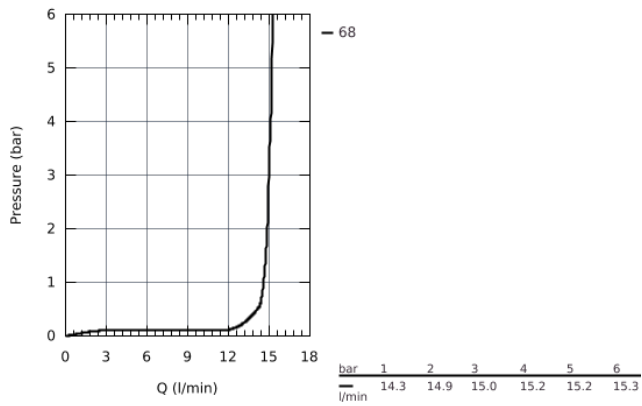

28 034 000 STICK SHOWERS HAND SHOWER 1 SPRAY

PRODUCT DESCRIPTION

- Normal spray
- material: metal
- **GROHE DreamSpray** perfect spray pattern
- **GROHE StarLight** chrome finish
- **SpeedClean** anti-lime system
- **Inner WaterGuide** for a longer life
- universal mounting system, fitting all standard shower hoses

28 034 000 STICK SHOWERS HAND SHOWER 1 SPRAY

28 034 000 **STICK SHOWERS HAND SHOWER 1 SPRAY**

SPARE PARTS

1: Dirt strainer (Order-nr. 0700200M)