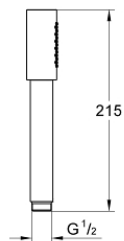

28 034 000 STICK SHOWERS HAND SHOWER 1 SPRAY

PRODUCT DESCRIPTION

- Normal spray
- material: metal
- **GROHE DreamSpray** perfect spray pattern
- **GROHE StarLight** chrome finish
- **SpeedClean** anti-lime system
- **Inner WaterGuide** for a longer life
- universal mounting system, fitting all standard shower hoses

28 034 000 STICK SHOWERS HAND SHOWER 1 SPRAY

28 034 000 **STICK SHOWERS HAND SHOWER 1 SPRAY**

SPARE PARTS

1: Dirt strainer (Order-nr. 0700200M)