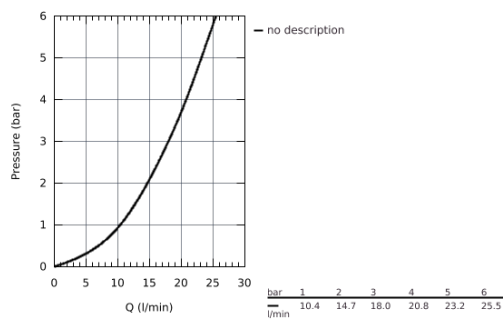

28 034 000 STICK SHOWERS HAND SHOWER 1 SPRAY

PRODUCT DESCRIPTION

- Normal spray
- material: metal
- **GROHE DreamSpray** perfect spray pattern
- **GROHE StarLight** chrome finish
- **SpeedClean** anti-lime system
- **Inner WaterGuide** for a longer life
- universal mounting system, fitting all standard shower hoses

28 034 000 STICK SHOWERS HAND SHOWER 1 SPRAY

28 034 000 **STICK SHOWERS HAND SHOWER 1 SPRAY**

SPARE PARTS

1: Dirt strainer (Order-nr. 0700200M)