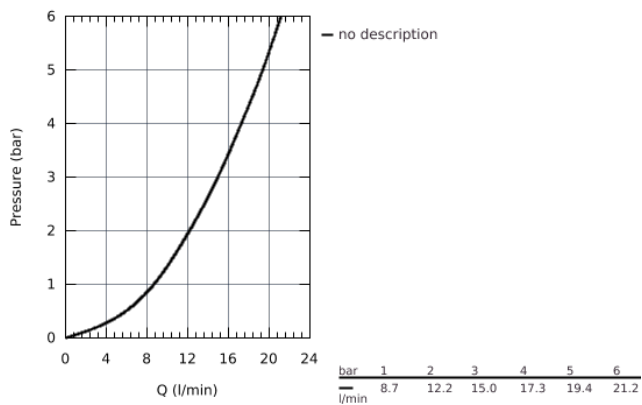

28 034 000 STICK SHOWERS HAND SHOWER 1 SPRAY

PRODUCT DESCRIPTION

- Normal spray
- material: metal
- **GROHE DreamSpray** perfect spray pattern
- **GROHE StarLight** chrome finish
- **SpeedClean** anti-lime system
- **Inner WaterGuide** for a longer life
- universal mounting system, fitting all standard shower hoses

28 034 000 STICK SHOWERS HAND SHOWER 1 SPRAY

28 034 000 **STICK SHOWERS HAND SHOWER 1 SPRAY**

SPARE PARTS

1: Dirt strainer (Order-nr. 0700200M)