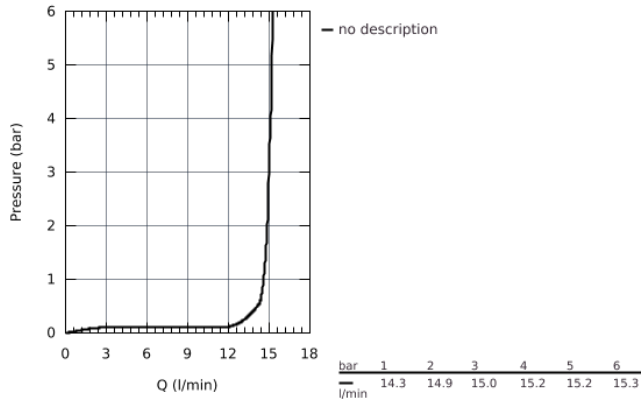

28 034 000 STICK SHOWERS HAND SHOWER 1 SPRAY

PRODUCT DESCRIPTION

- Normal spray
- material: metal
- **GROHE DreamSpray** perfect spray pattern
- **GROHE StarLight** chrome finish
- **SpeedClean** anti-lime system
- **Inner WaterGuide** for a longer life
- universal mounting system, fitting all standard shower hoses

28 034 000 STICK SHOWERS HAND SHOWER 1 SPRAY

28 034 000 **STICK SHOWERS HAND SHOWER 1 SPRAY**

SPARE PARTS

1: Dirt strainer (Order-nr. 0700200M)