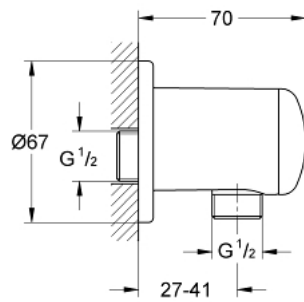

## 28 671 000 **SHOWER OUTLET ELBOW, 1/2"**

### PRODUCT DESCRIPTION

- male thread
- suitable for the Relaxa plus hand sprays
- Single (28 212)
- Exquisit (28 215)
- Duo (28 419)
- Duo (28 261)
- Trio (28 421)
- Trio (28 578)
- **GROHE StarLight** chrome finish

28 671 000 **SHOWER OUTLET ELBOW, 1/2"**

**SPARE PARTS**

1: Cover cap (Order-nr. 45364000)

83 455  
06.11.93  
Wahl

28.672us 28.673

28.671