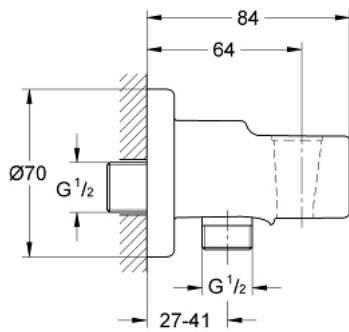

28 679 000 RELEXA SHOWER OUTLET ELBOW, 1/2"

TOOTE KIRJELDUS

- with wall shower holder
- male thread
- protected against backflow
- **GROHE StarLight** chrome finish

Pure Freude
an Wasser

28 679 000 RELEXA SHOWER OUTLET ELBOW, 1/2"

VARUOSAD

1: Non-return valve (Tellimuse number 08565000)