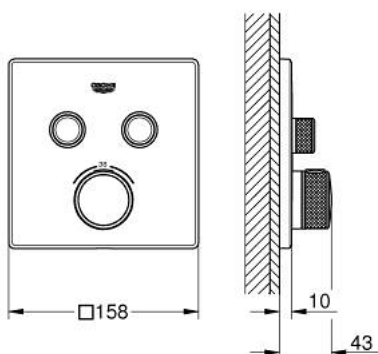

### TOOTE KIRJELDUS

- Värvus: brushed cool sunrise
- set for final installation for
- GROHE Rapido SmartBox 35 600/35 604
- metal wall escutcheon with GROHE FastFixation (covered escutcheon and shaft sealing, covered fixing), retroactively 6° adjustable
- GROHE Long-Life finish
- GROHE SmartControl push for ON-OFF, turn for volume adjustment from GROHE Water Saving to full flow
- exchangeable symbols
- GROHE TurboStat compact cartridge with wax thermoelement
- GROHE SafeStop at 38°C
- GROHE SafeStop Plus optional temperature limiter at 43°C or 46°C included
- built-in non return valves and dirt strainers
- multiple outlets can be run simultaneously
- without roughing-in-set
- flow performance: outlet B = 24 l/min outlet C = 26 l/min outlet B+C = 29 l/min