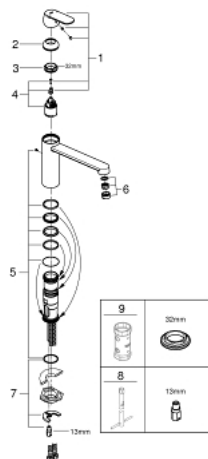

30 193 DC0 EUROSMART COSMOPOLITAN SINGLE-LEVER SINK MIXER 1/2"

PRODUCT DESCRIPTION

- medium spout
- single hole installation
- **GROHE StarLight** finish
- **GROHE SilkMove** 35 mm ceramic cartridge
- mousseur
- adjustable flow rate limiter
- swivel tubular spout
- swivel area 140°
- flexible connection hoses
- rapid installation system
- min. recommended pressure 1.0 bar

30 193 DC0 EUROSMART COSMOPOLITAN SINGLE-LEVER SINK MIXER 1/2"

30 193 DC0 EUROSMART COSMOPOLITAN SINGLE-LEVER SINK MIXER 1/2"

SPARE PARTS

- 1: Lever (Order-nr. 46681DC0)
- 2: Cap (Order-nr. 46492DC0)
- 3: Screw ring (Order-nr. 46815000)
- 4: Cartridge (Order-nr. 46374000)
- 5: Seal kit (Order-nr. 46760000)
- 6: Mousseur (Order-nr. 13929DC0)
- 7: Shank fastening assembly (Order-nr. 46249000)
- 8: Mounting wrench (Order-nr. 19017000)*
- 9: Socket spanner (Order-nr. 19332000)*