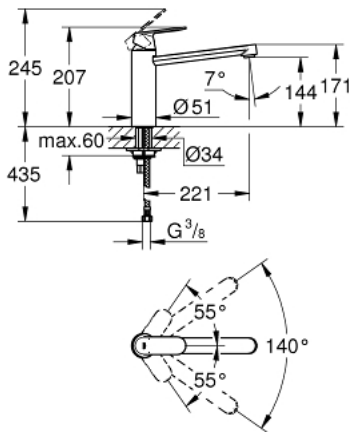

30 193 DC0 EUROSMART COSMOPOLITAN SINGLE-LEVER SINK MIXER 1/2"

PRODUCT DESCRIPTION

- medium spout
- single hole installation
- **GROHE StarLight** finish
- **GROHE SilkMove** 35 mm ceramic cartridge
- mousseur
- adjustable flow rate limiter
- swivel tubular spout
- swivel area 140°
- flexible connection hoses
- rapid installation system
- min. recommended pressure 1.0 bar

30 193 DC0 EUROSMART COSMOPOLITAN SINGLE-LEVER SINK MIXER 1/2"

30 193 DC0 EUROSMART COSMOPOLITAN SINGLE-LEVER SINK MIXER 1/2"

SPARE PARTS

- 1: Lever (Order-nr. 46681DC0)
- 2: Cap (Order-nr. 46492DC0)
- 3: Screw ring (Order-nr. 46815000)
- 4: Cartridge (Order-nr. 46374000)
- 5: Seal kit (Order-nr. 46760000)
- 6: Mousseur (Order-nr. 13929DC0)
- 7: Shank fastening assembly (Order-nr. 46249000)
- 8: Mounting wrench (Order-nr. 19017000)*
- 9: Socket spanner (Order-nr. 19332000)*