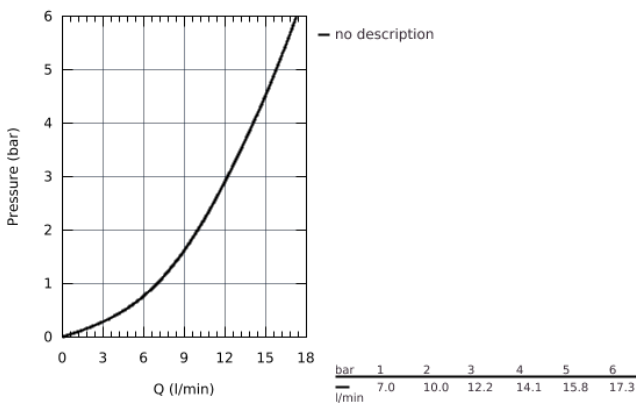

30 193 DC0 EUROSMART COSMOPOLITAN SINGLE-LEVER SINK MIXER 1/2"

PRODUCT DESCRIPTION

- medium spout
- single hole installation
- **GROHE StarLight** finish
- **GROHE SilkMove** 35 mm ceramic cartridge
- mousseur
- adjustable flow rate limiter
- swivel tubular spout
- swivel area 140°
- flexible connection hoses
- rapid installation system
- min. recommended pressure 1.0 bar

30 193 DC0 EUROSMART COSMOPOLITAN SINGLE-LEVER SINK MIXER 1/2"

30 193 DC0 EUROSMART COSMOPOLITAN SINGLE-LEVER SINK MIXER 1/2"

SPARE PARTS

- 1: Lever (Order-nr. 46681DC0)
- 2: Cap (Order-nr. 46492DC0)
- 3: Screw ring (Order-nr. 46815000)
- 4: Cartridge (Order-nr. 46374000)
- 5: Seal kit (Order-nr. 46760000)
- 6: Mousseur (Order-nr. 13929DC0)
- 7: Shank fastening assembly (Order-nr. 46249000)
- 8: Mounting wrench (Order-nr. 19017000)*
- 9: Socket spanner (Order-nr. 19332000)*