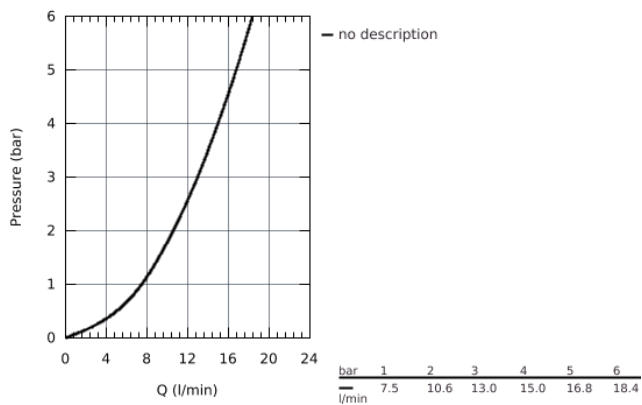

30 193 DC0 EUROSMART COSMOPOLITAN SINGLE-LEVER SINK MIXER 1/2"

PRODUCT DESCRIPTION

- medium spout
- single hole installation
- **GROHE StarLight** finish
- **GROHE SilkMove** 35 mm ceramic cartridge
- mousseur
- adjustable flow rate limiter
- swivel tubular spout
- swivel area 140°
- flexible connection hoses
- rapid installation system
- min. recommended pressure 1.0 bar

30 193 DC0 EUROSMART COSMOPOLITAN SINGLE-LEVER SINK MIXER 1/2"

30 193 DC0 EUROSMART COSMOPOLITAN SINGLE-LEVER SINK MIXER 1/2"

SPARE PARTS

- 1: Lever (Order-nr. 46681DC0)
- 2: Cap (Order-nr. 46492DC0)
- 3: Screw ring (Order-nr. 46815000)
- 4: Cartridge (Order-nr. 46374000)
- 5: Seal kit (Order-nr. 46760000)
- 6: Mousseur (Order-nr. 13929DC0)
- 7: Shank fastening assembly (Order-nr. 46249000)
- 8: Mounting wrench (Order-nr. 19017000)*
- 9: Socket spanner (Order-nr. 19332000)*