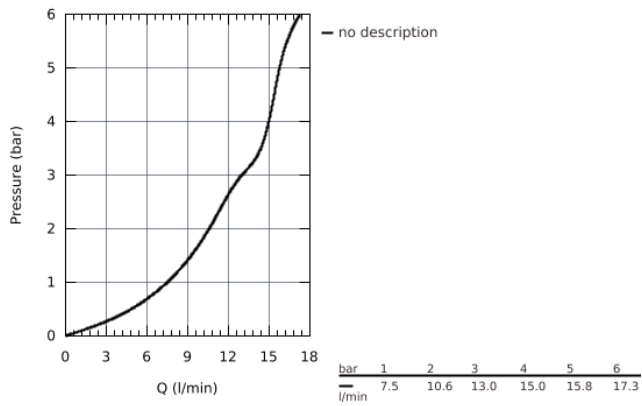

30 193 DC0 EUROSMART COSMOPOLITAN SINGLE-LEVER SINK MIXER 1/2"

PRODUCT DESCRIPTION

- medium spout
- single hole installation
- **GROHE StarLight** finish
- **GROHE SilkMove** 35 mm ceramic cartridge
- mousseur
- adjustable flow rate limiter
- swivel tubular spout
- swivel area 140°
- flexible connection hoses
- rapid installation system
- min. recommended pressure 1.0 bar

30 193 DC0 EUROSMART COSMOPOLITAN SINGLE-LEVER SINK MIXER 1/2"

30 193 DC0 EUROSMART COSMOPOLITAN SINGLE-LEVER SINK MIXER 1/2"

SPARE PARTS

- 1: Lever (Order-nr. 46681DC0)
- 2: Cap (Order-nr. 46492DC0)
- 3: Screw ring (Order-nr. 46815000)
- 4: Cartridge (Order-nr. 46374000)
- 5: Seal kit (Order-nr. 46760000)
- 6: Mousseur (Order-nr. 13929DC0)
- 7: Shank fastening assembly (Order-nr. 46249000)
- 8: Mounting wrench (Order-nr. 19017000)*
- 9: Socket spanner (Order-nr. 19332000)*