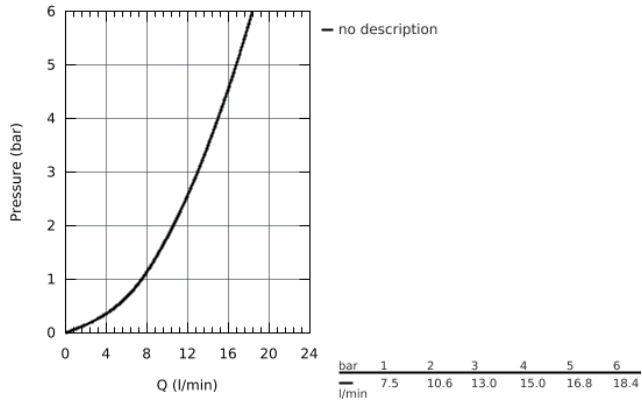

30 193 DC0 EUROSMART COSMOPOLITAN SINGLE-LEVER SINK MIXER 1/2"

PRODUCT DESCRIPTION

- medium spout
- single hole installation
- **GROHE StarLight** finish
- **GROHE SilkMove** 35 mm ceramic cartridge
- mousseur
- adjustable flow rate limiter
- swivel tubular spout
- swivel area 140°
- flexible connection hoses
- rapid installation system
- min. recommended pressure 1.0 bar

30 193 DC0 EUROSMART COSMOPOLITAN SINGLE-LEVER SINK MIXER 1/2"

30 193 DC0 EUROSMART COSMOPOLITAN SINGLE-LEVER SINK MIXER 1/2"

SPARE PARTS

- 1: Lever (Order-nr. 46681DC0)
- 2: Cap (Order-nr. 46492DC0)
- 3: Screw ring (Order-nr. 46815000)
- 4: Cartridge (Order-nr. 46374000)
- 5: Seal kit (Order-nr. 46760000)
- 6: Mousseur (Order-nr. 13929DC0)
- 7: Shank fastening assembly (Order-nr. 46249000)
- 8: Mounting wrench (Order-nr. 19017000)*
- 9: Socket spanner (Order-nr. 19332000)*