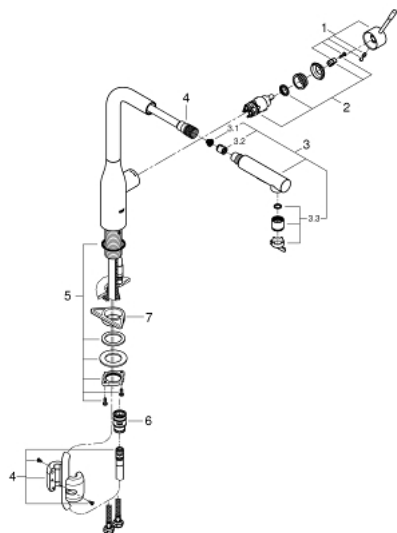

30 270 000 ESSENCE SINGLE-LEVER SINK MIXER 1/2"

PRODUCT DESCRIPTION

- high spout
- single hole installation
- **GROHE StarLight** chrome finish
- **GROHE SilkMove** 28 mm ceramic cartridge
- flow straightener
- **pull-out dual spray** - switches back and forth between regular flow and spray
- diverter: laminar spray/**SpeedClean** shower jet
- automatic return to laminar spray
- metal spray
- swivel tubular spout
- swivel area 360°
- integrated non-return valve
- protected against backflow
- flexible connection hoses
- rapid installation system
- integrated temperature limiter
- min. recommended pressure 1.0 bar

30 270 000 ESSENCE SINGLE-LEVER SINK MIXER 1/2"

30 270 000 ESSENCE SINGLE-LEVER SINK MIXER 1/2"

SPARE PARTS

- 1: Lever (Order-nr. 46927000)
- 2: Cartridge (Order-nr. 46580000)
- 3: Pull out spray (Order-nr. 46926000)
- 3.1: Dirt strainer (Order-nr. 0676800M)
- 3.2: Non-return valve (Order-nr. 08565000)
- 3.3: Flow straightener (Order-nr. 48275000)
- 4: Shower hose (Order-nr. 48293000)
- 5: Mounting set (Order-nr. 48477000)
- 6: Coupling piece (Order-nr. 46338000)