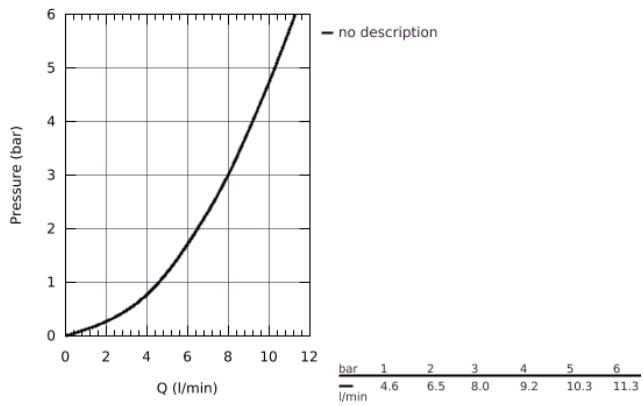

30 270 000 ESSENCE SINGLE-LEVER SINK MIXER 1/2"

PRODUCT DESCRIPTION

- high spout
- single hole installation
- **GROHE StarLight** chrome finish
- **GROHE SilkMove** 28 mm ceramic cartridge
- flow straightener
- **pull-out dual spray** - switches back and forth between regular flow and spray
- diverter: laminar spray/**SpeedClean** shower jet
- automatic return to laminar spray
- metal spray
- swivel tubular spout
- swivel area 360°
- integrated non-return valve
- protected against backflow
- flexible connection hoses
- rapid installation system
- integrated temperature limiter
- min. recommended pressure 1.0 bar

30 270 000 ESSENCE SINGLE-LEVER SINK MIXER 1/2"

30 270 000 ESSENCE SINGLE-LEVER SINK MIXER 1/2"

SPARE PARTS

- 1: Lever (Order-nr. 46927000)
- 2: Cartridge (Order-nr. 46580000)
- 3: Pull out spray (Order-nr. 46926000)
- 3.1: Dirt strainer (Order-nr. 0676800M)
- 3.2: Non-return valve (Order-nr. 08565000)
- 3.3: Flow straightener (Order-nr. 48275000)
- 4: Shower hose (Order-nr. 48293000)
- 5: Mounting set (Order-nr. 48477000)
- 6: Coupling piece (Order-nr. 46338000)