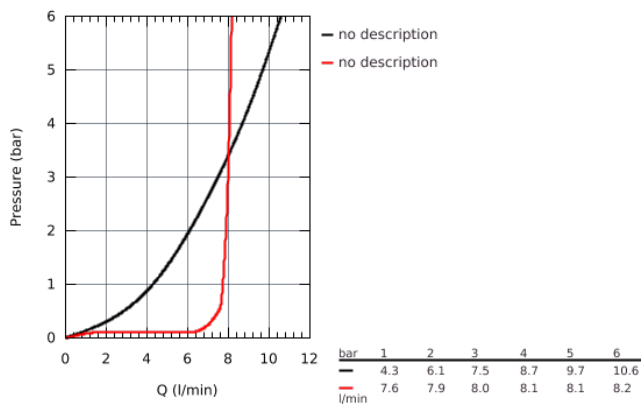

30 270 000 ESSENCE SINGLE-LEVER SINK MIXER 1/2"

PRODUCT DESCRIPTION

- high spout
- single hole installation
- **GROHE StarLight** chrome finish
- **GROHE SilkMove** 28 mm ceramic cartridge
- flow straightener
- **pull-out dual spray** - switches back and forth between regular flow and spray
- diverter: laminar spray/**SpeedClean** shower jet
- automatic return to laminar spray
- metal spray
- swivel tubular spout
- swivel area 360°
- integrated non-return valve
- protected against backflow
- flexible connection hoses
- rapid installation system
- integrated temperature limiter
- min. recommended pressure 1.0 bar

30 270 000 ESSENCE SINGLE-LEVER SINK MIXER 1/2"

30 270 000 ESSENCE SINGLE-LEVER SINK MIXER 1/2"

SPARE PARTS

- 1: Lever (Order-nr. 46927000)
- 2: Cartridge (Order-nr. 46580000)
- 3: Pull out spray (Order-nr. 46926000)
- 3.1: Dirt strainer (Order-nr. 0676800M)
- 3.2: Non-return valve (Order-nr. 08565000)
- 3.3: Flow straightener (Order-nr. 48275000)
- 4: Shower hose (Order-nr. 48293000)
- 5: Mounting set (Order-nr. 48477000)
- 6: Coupling piece (Order-nr. 46338000)