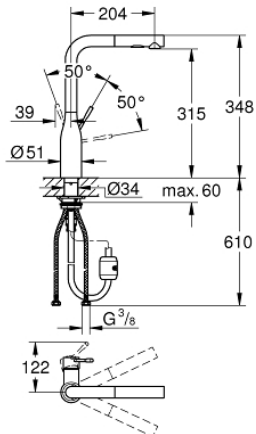

30 270 000 ESSENCE SINGLE-LEVER SINK MIXER 1/2"

PRODUCT DESCRIPTION

- high spout
- single hole installation
- **GROHE StarLight** chrome finish
- **GROHE SilkMove** 28 mm ceramic cartridge
- flow straightener
- **pull-out dual spray** - switches back and forth between regular flow and spray
- diverter: laminar spray/**SpeedClean** shower jet
- automatic return to laminar spray
- metal spray
- swivel tubular spout
- swivel area 360°
- integrated non-return valve
- protected against backflow
- flexible connection hoses
- rapid installation system
- integrated temperature limiter
- min. recommended pressure 1.0 bar

30 270 000 ESSENCE SINGLE-LEVER SINK MIXER 1/2"

30 270 000 ESSENCE SINGLE-LEVER SINK MIXER 1/2"

SPARE PARTS

- 1: Lever (Order-nr. 46927000)
- 2: Cartridge (Order-nr. 46580000)
- 3: Pull out spray (Order-nr. 46926000)
- 3.1: Dirt strainer (Order-nr. 0676800M)
- 3.2: Non-return valve (Order-nr. 08565000)
- 3.3: Flow straightener (Order-nr. 48275000)
- 4: Shower hose (Order-nr. 48293000)
- 5: Mounting set (Order-nr. 48477000)
- 6: Coupling piece (Order-nr. 46338000)