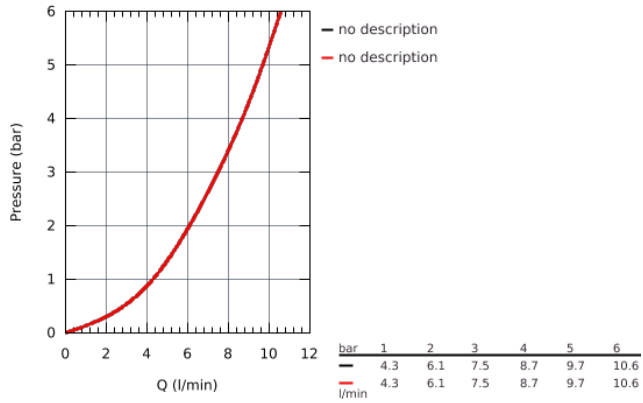

30 270 000 ESSENCE SINGLE-LEVER SINK MIXER 1/2"

PRODUCT DESCRIPTION

- high spout
- single hole installation
- **GROHE StarLight** chrome finish
- **GROHE SilkMove** 28 mm ceramic cartridge
- flow straightener
- **pull-out dual spray** - switches back and forth between regular flow and spray
- diverter: laminar spray/**SpeedClean** shower jet
- automatic return to laminar spray
- metal spray
- swivel tubular spout
- swivel area 360°
- integrated non-return valve
- protected against backflow
- flexible connection hoses
- rapid installation system
- integrated temperature limiter
- min. recommended pressure 1.0 bar

30 270 000 ESSENCE SINGLE-LEVER SINK MIXER 1/2"

30 270 000 ESSENCE SINGLE-LEVER SINK MIXER 1/2"

SPARE PARTS

- 1: Lever (Order-nr. 46927000)
- 2: Cartridge (Order-nr. 46580000)
- 3: Pull out spray (Order-nr. 46926000)
- 3.1: Dirt strainer (Order-nr. 0676800M)
- 3.2: Non-return valve (Order-nr. 08565000)
- 3.3: Flow straightener (Order-nr. 48275000)
- 4: Shower hose (Order-nr. 48293000)
- 5: Mounting set (Order-nr. 48477000)
- 6: Coupling piece (Order-nr. 46338000)