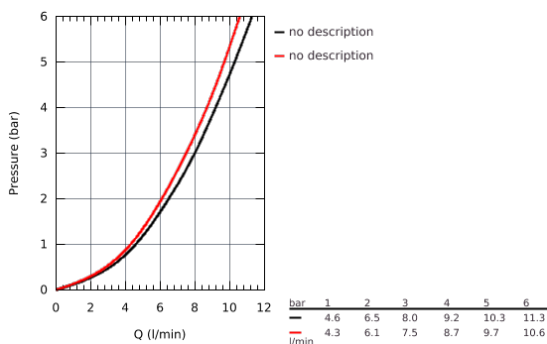

30 270 000 ESSENCE SINGLE-LEVER SINK MIXER 1/2"

PRODUCT DESCRIPTION

- high spout
- single hole installation
- **GROHE StarLight** chrome finish
- **GROHE SilkMove** 28 mm ceramic cartridge
- flow straightener
- **pull-out dual spray** - switches back and forth between regular flow and spray
- diverter: laminar spray/**SpeedClean** shower jet
- automatic return to laminar spray
- metal spray
- swivel tubular spout
- swivel area 360°
- integrated non-return valve
- protected against backflow
- flexible connection hoses
- rapid installation system
- integrated temperature limiter
- min. recommended pressure 1.0 bar

30 270 000 ESSENCE SINGLE-LEVER SINK MIXER 1/2"

30 270 000 ESSENCE SINGLE-LEVER SINK MIXER 1/2"

SPARE PARTS

- 1: Lever (Order-nr. 46927000)
- 2: Cartridge (Order-nr. 46580000)
- 3: Pull out spray (Order-nr. 46926000)
- 3.1: Dirt strainer (Order-nr. 0676800M)
- 3.2: Non-return valve (Order-nr. 08565000)
- 3.3: Flow straightener (Order-nr. 48275000)
- 4: Shower hose (Order-nr. 48293000)
- 5: Mounting set (Order-nr. 48477000)
- 6: Coupling piece (Order-nr. 46338000)