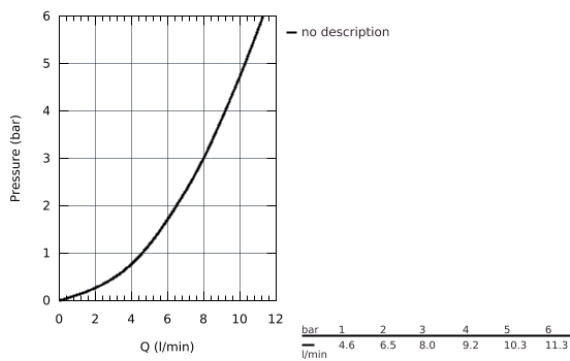

30 270 DC0 ESSENCE SINGLE-LEVER SINK MIXER 1/2"

PRODUCT DESCRIPTION

- high spout
- single hole installation
- **GROHE StarLight** finish
- **GROHE SilkMove** 28 mm ceramic cartridge
- flow straightener
- **pull-out dual spray** - switches back and forth between regular flow and spray
- diverter: laminar spray/**SpeedClean** shower jet
- automatic return to laminar spray
- metal spray
- swivel tubular spout
- swivel area 360°
- integrated non-return valve
- protected against backflow
- flexible connection hoses
- rapid installation system
- integrated temperature limiter
- min. recommended pressure 1.0 bar

30 270 DC0 ESSENCE SINGLE-LEVER SINK MIXER 1/2"

30 270 DC0 ESSENCE SINGLE-LEVER SINK MIXER 1/2"

SPARE PARTS

- 1: Lever (Order-nr. 46927DC0)
- 2: Cartridge (Order-nr. 46580000)
- 3: Pull out spray (Order-nr. 46926DC0)
- 3.1: Dirt strainer (Order-nr. 0676800M)
- 3.2: Non-return valve (Order-nr. 08565000)
- 3.3: Flow straightener (Order-nr. 48275000)
- 4: Shower hose (Order-nr. 48293000)
- 5: Mounting set (Order-nr. 48477000)
- 6: Coupling piece (Order-nr. 46338000)