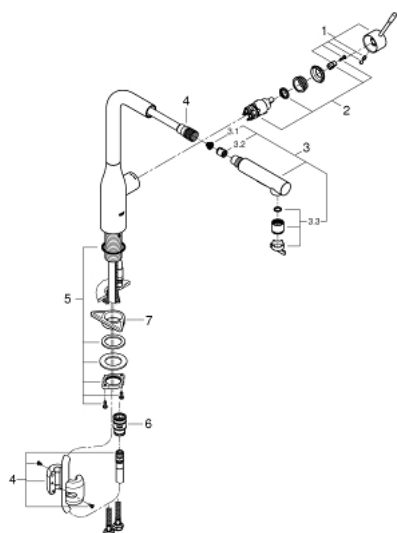

30 270 DC0 ESSENCE SINGLE-LEVER SINK MIXER 1/2"

PRODUCT DESCRIPTION

- high spout
- single hole installation
- **GROHE StarLight** finish
- **GROHE SilkMove** 28 mm ceramic cartridge
- flow straightener
- **pull-out dual spray** - switches back and forth between regular flow and spray
- diverter: laminar spray/**SpeedClean** shower jet
- automatic return to laminar spray
- metal spray
- swivel tubular spout
- swivel area 360°
- integrated non-return valve
- protected against backflow
- flexible connection hoses
- rapid installation system
- integrated temperature limiter
- min. recommended pressure 1.0 bar

30 270 DC0 ESSENCE SINGLE-LEVER SINK MIXER 1/2"

30 270 DC0 ESSENCE SINGLE-LEVER SINK MIXER 1/2"

SPARE PARTS

- 1: Lever (Order-nr. 46927DC0)
- 2: Cartridge (Order-nr. 46580000)
- 3: Pull out spray (Order-nr. 46926DC0)
- 3.1: Dirt strainer (Order-nr. 0676800M)
- 3.2: Non-return valve (Order-nr. 08565000)
- 3.3: Flow straightener (Order-nr. 48275000)
- 4: Shower hose (Order-nr. 48293000)
- 5: Mounting set (Order-nr. 48477000)
- 6: Coupling piece (Order-nr. 46338000)