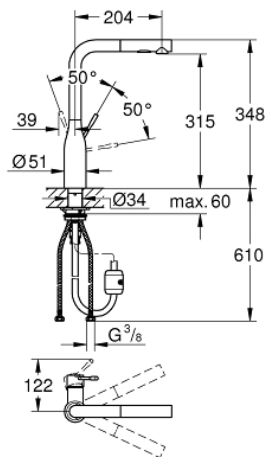

30 270 DC0 ESSENCE SINGLE-LEVER SINK MIXER 1/2"

PRODUCT DESCRIPTION

- high spout
- single hole installation
- **GROHE StarLight** finish
- **GROHE SilkMove** 28 mm ceramic cartridge
- flow straightener
- **pull-out dual spray** - switches back and forth between regular flow and spray
- diverter: laminar spray/**SpeedClean** shower jet
- automatic return to laminar spray
- metal spray
- swivel tubular spout
- swivel area 360°
- integrated non-return valve
- protected against backflow
- flexible connection hoses
- rapid installation system
- integrated temperature limiter
- min. recommended pressure 1.0 bar

30 270 DC0 ESSENCE SINGLE-LEVER SINK MIXER 1/2"

30 270 DC0 ESSENCE SINGLE-LEVER SINK MIXER 1/2"

SPARE PARTS

- 1: Lever (Order-nr. 46927DC0)
- 2: Cartridge (Order-nr. 46580000)
- 3: Pull out spray (Order-nr. 46926DC0)
- 3.1: Dirt strainer (Order-nr. 0676800M)
- 3.2: Non-return valve (Order-nr. 08565000)
- 3.3: Flow straightener (Order-nr. 48275000)
- 4: Shower hose (Order-nr. 48293000)
- 5: Mounting set (Order-nr. 48477000)
- 6: Coupling piece (Order-nr. 46338000)