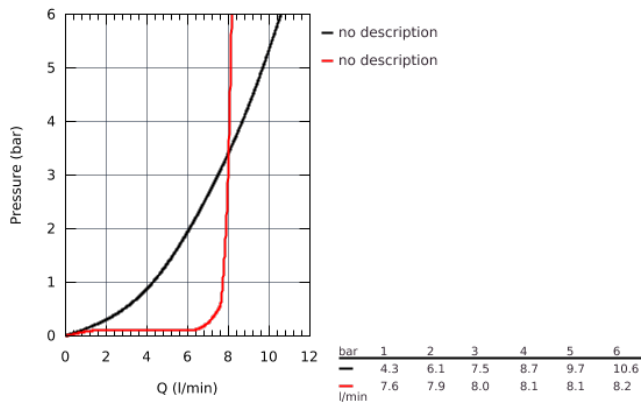

30 270 DC0 ESSENCE SINGLE-LEVER SINK MIXER 1/2"

PRODUCT DESCRIPTION

- high spout
- single hole installation
- **GROHE StarLight** finish
- **GROHE SilkMove** 28 mm ceramic cartridge
- flow straightener
- **pull-out dual spray** - switches back and forth between regular flow and spray
- diverter: laminar spray/**SpeedClean** shower jet
- automatic return to laminar spray
- metal spray
- swivel tubular spout
- swivel area 360°
- integrated non-return valve
- protected against backflow
- flexible connection hoses
- rapid installation system
- integrated temperature limiter
- min. recommended pressure 1.0 bar

30 270 DC0 ESSENCE SINGLE-LEVER SINK MIXER 1/2"

30 270 DC0 ESSENCE SINGLE-LEVER SINK MIXER 1/2"

SPARE PARTS

- 1: Lever (Order-nr. 46927DC0)
- 2: Cartridge (Order-nr. 46580000)
- 3: Pull out spray (Order-nr. 46926DC0)
- 3.1: Dirt strainer (Order-nr. 0676800M)
- 3.2: Non-return valve (Order-nr. 08565000)
- 3.3: Flow straightener (Order-nr. 48275000)
- 4: Shower hose (Order-nr. 48293000)
- 5: Mounting set (Order-nr. 48477000)
- 6: Coupling piece (Order-nr. 46338000)