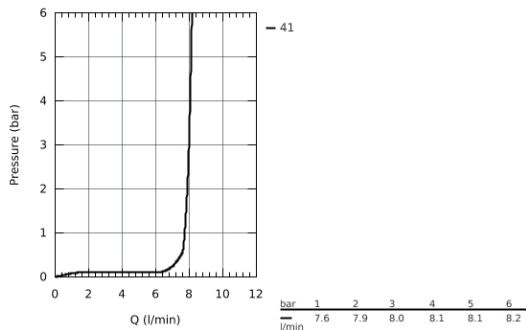

30 294 000 ESSENCE SINGLE-LEVER SINK MIXER 1/2"

PRODUCT DESCRIPTION

- single hole installation
- **GROHE StarLight** chrome finish
- **GROHE SilkMove** 28 mm ceramic cartridge
- flow straightener
- with integrated temperature limiter
- professional spray
- with flexible, hygienic **GROHFlexx kitchen** Santoprene hose
- diverter: laminar spray/**SpeedClean** shower jet
- automatic return to laminar spray
- metal spray
- **GROHE Magnetic Docking** guarantees easy retraction and smooth docking of the spray hose in the starting position
- swivel spout
- swivel area 360°
- protected against backflow
- flexible connection hoses
- rapid installation system

30 294 000 **ESSENCE SINGLE-LEVER SINK MIXER 1/2"**

SPARE PARTS

- 1: Lever (Order-nr. 46927000)
- 2: Cartridge (Order-nr. 46963000)
- 3: Pull out spray (Order-nr. 46965000)
- 3.1: flow straightener (Order-nr. 48347000)
- 4: Shower hose (Order-nr. 46964KK0)
- 5: Non-return valve (Order-nr. 08565000)
- 6: Dirt strainer (Order-nr. 0676800M)
- 7: Support plate (Order-nr. 05334000)
- 8: Mounting set (Order-nr. 48477000)