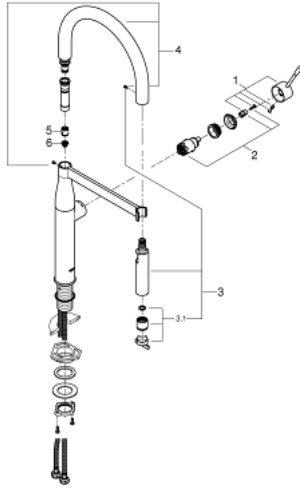

30 294 000 ESSENCE SINGLE-LEVER SINK MIXER 1/2"

PRODUCT DESCRIPTION

- single hole installation
- **GROHE StarLight** chrome finish
- **GROHE SilkMove** 28 mm ceramic cartridge
- flow straightener
- with integrated temperature limiter
- professional spray
- with flexible, hygienic **GROHFlexx kitchen** Santoprene hose
- diverter: laminar spray/**SpeedClean** shower jet
- automatic return to laminar spray
- metal spray
- **GROHE Magnetic Docking** guarantees easy retraction and smooth docking of the spray hose in the starting position
- swivel spout
- swivel area 360°
- protected against backflow
- flexible connection hoses
- rapid installation system

30 294 000 **ESSENCE SINGLE-LEVER SINK MIXER 1/2"**

SPARE PARTS

- 1: Lever (Order-nr. 46927000)
- 2: Cartridge (Order-nr. 46963000)
- 3: Pull out spray (Order-nr. 46965000)
- 3.1: flow straightener (Order-nr. 48347000)
- 4: Shower hose (Order-nr. 46964KK0)
- 5: Non-return valve (Order-nr. 08565000)
- 6: Dirt strainer (Order-nr. 0676800M)
- 7: Support plate (Order-nr. 05334000)
- 8: Mounting set (Order-nr. 48477000)