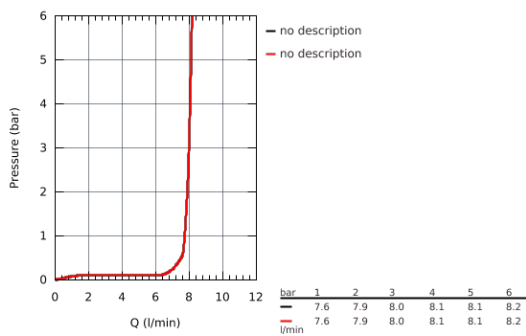

30 294 000 ESSENCE SINGLE-LEVER SINK MIXER 1/2"

PRODUCT DESCRIPTION

- single hole installation
- **GROHE StarLight** chrome finish
- **GROHE SilkMove** 28 mm ceramic cartridge
- flow straightener
- with integrated temperature limiter
- professional spray
- with flexible, hygienic **GROHFlexx kitchen** Santoprene hose
- diverter: laminar spray/**SpeedClean** shower jet
- automatic return to laminar spray
- metal spray
- **GROHE Magnetic Docking** guarantees easy retraction and smooth docking of the spray hose in the starting position
- swivel spout
- swivel area 360°
- protected against backflow
- flexible connection hoses
- rapid installation system

30 294 000 **ESSENCE SINGLE-LEVER SINK MIXER 1/2"**

SPARE PARTS

- 1: Lever (Order-nr. 46927000)
- 2: Cartridge (Order-nr. 46963000)
- 3: Pull out spray (Order-nr. 46965000)
- 3.1: flow straightener (Order-nr. 48347000)
- 4: Shower hose (Order-nr. 46964KK0)
- 5: Non-return valve (Order-nr. 08565000)
- 6: Dirt strainer (Order-nr. 0676800M)
- 7: Support plate (Order-nr. 05334000)
- 8: Mounting set (Order-nr. 48477000)