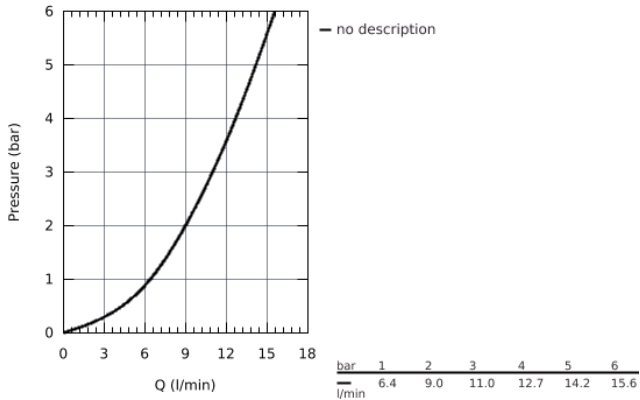

30 305 000 EUROSMART SINGLE-LEVER SINK MIXER 1/2"

PRODUCT DESCRIPTION

- low spout
- single hole installation
- **GROHE StarLight** chrome finish
- **GROHE SilkMove** 35 mm ceramic cartridge
- flow straightener
- with integrated temperature limiter
- **pull-out dual spray** - switches back and forth between regular flow and spray
- diverter: laminar spray/**SpeedClean** shower jet
- automatic return to laminar spray
- adjustable flow rate limiter
- swivel cast spout
- 88° swivel radius
- **GROHE Zero**® isolated inner water ways - lead and nickel free
- flexible connection hoses
- rapid installation system
- protected against backflow

30 305 000 EUROSMART SINGLE-LEVER SINK MIXER 1/2"

30 305 000 EUROSMART SINGLE-LEVER SINK MIXER 1/2"

SPARE PARTS

- 1: Lever (Order-nr. 46897000)
 - 2: Cap (Order-nr. 46492000)
 - 3: Screw ring (Order-nr. 46815000)
 - 4: Cartridge (Order-nr. 46374000)
 - 5: Pull out spray (Order-nr. 46956000)
 - 5.1: Dirt strainer (Order-nr. 0676800M)
 - 5.2: Non-return valve (Order-nr. 08565000)
 - 5.3: Flow straightener (Order-nr. 48275000)
 - 6: Shower hose (Order-nr. 48293000)
 - 7: Coupling piece (Order-nr. 46338000)
 - 8: Shank mounting kit (Order-nr. 46346000)
 - 9: Support plate (Order-nr. 05334000)
 - 10: Socket spanner (Order-nr. 19332000)*
- * Optional accessories