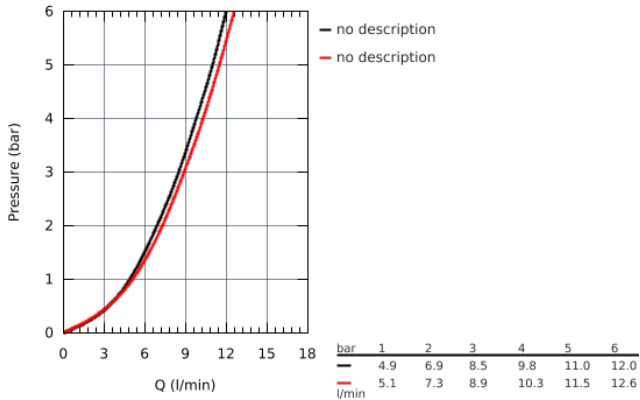

30 305 000 EUROSMART SINGLE-LEVER SINK MIXER 1/2"

PRODUCT DESCRIPTION

- low spout
- single hole installation
- **GROHE StarLight** chrome finish
- **GROHE SilkMove** 35 mm ceramic cartridge
- flow straightener
- with integrated temperature limiter
- **pull-out dual spray** - switches back and forth between regular flow and spray
- diverter: laminar spray/**SpeedClean** shower jet
- automatic return to laminar spray
- adjustable flow rate limiter
- swivel cast spout
- 88° swivel radius
- **GROHE Zero**® isolated inner water ways - lead and nickel free
- flexible connection hoses
- rapid installation system
- protected against backflow

30 305 000 EUROSMART SINGLE-LEVER SINK MIXER 1/2"

30 305 000 EUROSMART SINGLE-LEVER SINK MIXER 1/2"

SPARE PARTS

- 1: Lever (Order-nr. 46897000)
 - 2: Cap (Order-nr. 46492000)
 - 3: Screw ring (Order-nr. 46815000)
 - 4: Cartridge (Order-nr. 46374000)
 - 5: Pull out spray (Order-nr. 46956000)
 - 5.1: Dirt strainer (Order-nr. 0676800M)
 - 5.2: Non-return valve (Order-nr. 08565000)
 - 5.3: Flow straightener (Order-nr. 48275000)
 - 6: Shower hose (Order-nr. 48293000)
 - 7: Coupling piece (Order-nr. 46338000)
 - 8: Shank mounting kit (Order-nr. 46346000)
 - 9: Support plate (Order-nr. 05334000)
 - 10: Socket spanner (Order-nr. 19332000)*
- * Optional accessories