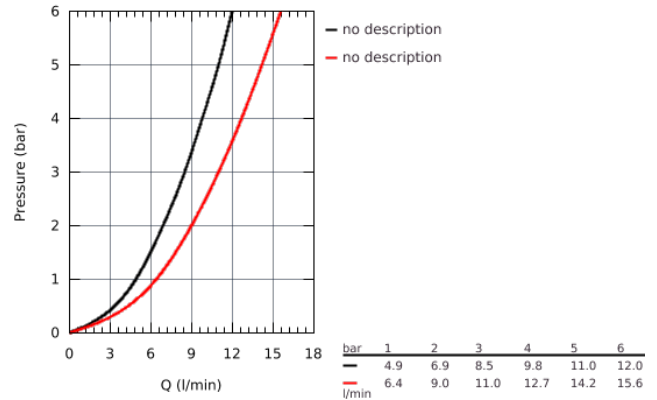

30 305 000 EUROSMART SINGLE-LEVER SINK MIXER 1/2"

PRODUCT DESCRIPTION

- low spout
- single hole installation
- **GROHE StarLight** chrome finish
- **GROHE SilkMove** 35 mm ceramic cartridge
- flow straightener
- with integrated temperature limiter
- **pull-out dual spray** - switches back and forth between regular flow and spray
- diverter: laminar spray/**SpeedClean** shower jet
- automatic return to laminar spray
- adjustable flow rate limiter
- swivel cast spout
- 88° swivel radius
- **GROHE Zero**® isolated inner water ways - lead and nickel free
- flexible connection hoses
- rapid installation system
- protected against backflow

30 305 000 EUROSMART SINGLE-LEVER SINK MIXER 1/2"

30 305 000 EUROSMART SINGLE-LEVER SINK MIXER 1/2"

SPARE PARTS

- 1: Lever (Order-nr. 46897000)
 - 2: Cap (Order-nr. 46492000)
 - 3: Screw ring (Order-nr. 46815000)
 - 4: Cartridge (Order-nr. 46374000)
 - 5: Pull out spray (Order-nr. 46956000)
 - 5.1: Dirt strainer (Order-nr. 0676800M)
 - 5.2: Non-return valve (Order-nr. 08565000)
 - 5.3: Flow straightener (Order-nr. 48275000)
 - 6: Shower hose (Order-nr. 48293000)
 - 7: Coupling piece (Order-nr. 46338000)
 - 8: Shank mounting kit (Order-nr. 46346000)
 - 9: Support plate (Order-nr. 05334000)
 - 10: Socket spanner (Order-nr. 19332000)*
- * Optional accessories