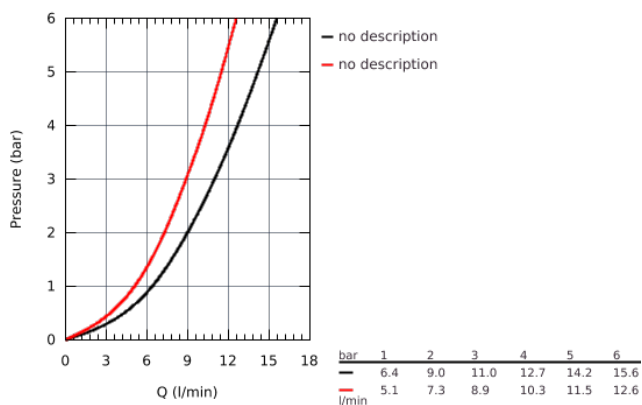

30 305 000 EUROSMART SINGLE-LEVER SINK MIXER 1/2"

PRODUCT DESCRIPTION

- low spout
- single hole installation
- **GROHE StarLight** chrome finish
- **GROHE SilkMove** 35 mm ceramic cartridge
- flow straightener
- with integrated temperature limiter
- **pull-out dual spray** - switches back and forth between regular flow and spray
- diverter: laminar spray/**SpeedClean** shower jet
- automatic return to laminar spray
- adjustable flow rate limiter
- swivel cast spout
- 88° swivel radius
- **GROHE Zero**® isolated inner water ways - lead and nickel free
- flexible connection hoses
- rapid installation system
- protected against backflow

30 305 000 EUROSMART SINGLE-LEVER SINK MIXER 1/2"

30 305 000 EUROSMART SINGLE-LEVER SINK MIXER 1/2"

SPARE PARTS

- 1: Lever (Order-nr. 46897000)
 - 2: Cap (Order-nr. 46492000)
 - 3: Screw ring (Order-nr. 46815000)
 - 4: Cartridge (Order-nr. 46374000)
 - 5: Pull out spray (Order-nr. 46956000)
 - 5.1: Dirt strainer (Order-nr. 0676800M)
 - 5.2: Non-return valve (Order-nr. 08565000)
 - 5.3: Flow straightener (Order-nr. 48275000)
 - 6: Shower hose (Order-nr. 48293000)
 - 7: Coupling piece (Order-nr. 46338000)
 - 8: Shank mounting kit (Order-nr. 46346000)
 - 9: Support plate (Order-nr. 05334000)
 - 10: Socket spanner (Order-nr. 19332000)*
- * Optional accessories