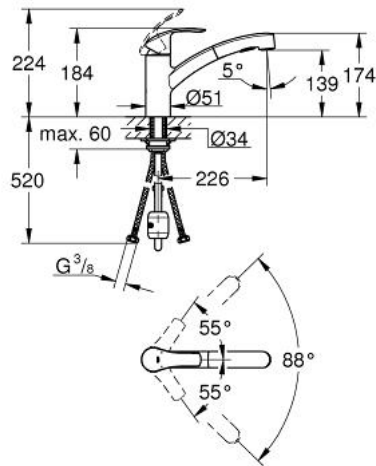

30 305 000 EUROSMART SINGLE-LEVER SINK MIXER 1/2"

PRODUCT DESCRIPTION

- low spout
- single hole installation
- **GROHE StarLight** chrome finish
- **GROHE SilkMove** 35 mm ceramic cartridge
- flow straightener
- with integrated temperature limiter
- **pull-out dual spray** - switches back and forth between regular flow and spray
- diverter: laminar spray/**SpeedClean** shower jet
- automatic return to laminar spray
- adjustable flow rate limiter
- swivel cast spout
- 88° swivel radius
- **GROHE Zero**® isolated inner water ways - lead and nickel free
- flexible connection hoses
- rapid installation system
- protected against backflow

30 305 000 EUROSMART SINGLE-LEVER SINK MIXER 1/2"

30 305 000 EUROSMART SINGLE-LEVER SINK MIXER 1/2"

SPARE PARTS

- 1: Lever (Order-nr. 46897000)
 - 2: Cap (Order-nr. 46492000)
 - 3: Screw ring (Order-nr. 46815000)
 - 4: Cartridge (Order-nr. 46374000)
 - 5: Pull out spray (Order-nr. 46956000)
 - 5.1: Dirt strainer (Order-nr. 0676800M)
 - 5.2: Non-return valve (Order-nr. 08565000)
 - 5.3: Flow straightener (Order-nr. 48275000)
 - 6: Shower hose (Order-nr. 48293000)
 - 7: Coupling piece (Order-nr. 46338000)
 - 8: Shank mounting kit (Order-nr. 46346000)
 - 9: Support plate (Order-nr. 05334000)
 - 10: Socket spanner (Order-nr. 19332000)*
- * Optional accessories