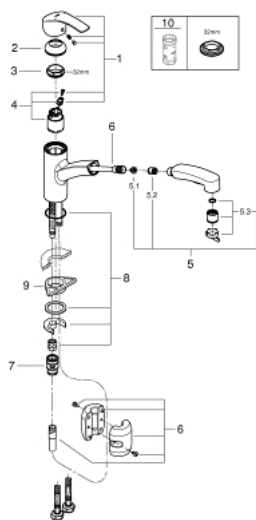

30 305 000 EUROSMART SINGLE-LEVER SINK MIXER 1/2"

PRODUCT DESCRIPTION

- low spout
- single hole installation
- **GROHE StarLight** chrome finish
- **GROHE SilkMove** 35 mm ceramic cartridge
- flow straightener
- with integrated temperature limiter
- **pull-out dual spray** - switches back and forth between regular flow and spray
- diverter: laminar spray/**SpeedClean** shower jet
- automatic return to laminar spray
- adjustable flow rate limiter
- swivel cast spout
- 88° swivel radius
- **GROHE Zero**® isolated inner water ways - lead and nickel free
- flexible connection hoses
- rapid installation system
- protected against backflow

30 305 000 EUROSMART SINGLE-LEVER SINK MIXER 1/2"

30 305 000 EUROSMART SINGLE-LEVER SINK MIXER 1/2"

SPARE PARTS

- 1: Lever (Order-nr. 46897000)
 - 2: Cap (Order-nr. 46492000)
 - 3: Screw ring (Order-nr. 46815000)
 - 4: Cartridge (Order-nr. 46374000)
 - 5: Pull out spray (Order-nr. 46956000)
 - 5.1: Dirt strainer (Order-nr. 0676800M)
 - 5.2: Non-return valve (Order-nr. 08565000)
 - 5.3: Flow straightener (Order-nr. 48275000)
 - 6: Shower hose (Order-nr. 48293000)
 - 7: Coupling piece (Order-nr. 46338000)
 - 8: Shank mounting kit (Order-nr. 46346000)
 - 9: Support plate (Order-nr. 05334000)
 - 10: Socket spanner (Order-nr. 19332000)*
- * Optional accessories