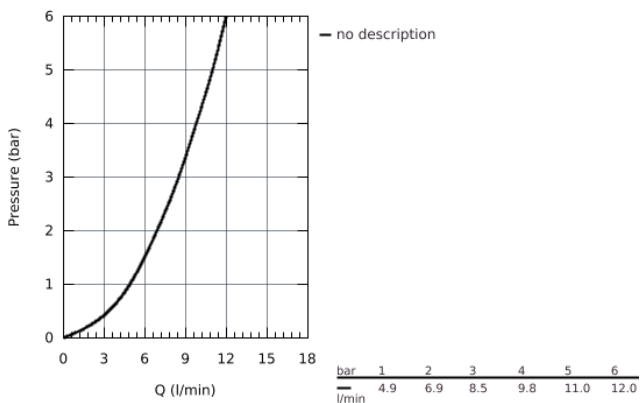

30 305 000 EUROSMART SINGLE-LEVER SINK MIXER 1/2"

PRODUCT DESCRIPTION

- low spout
- single hole installation
- **GROHE StarLight** chrome finish
- **GROHE SilkMove** 35 mm ceramic cartridge
- flow straightener
- with integrated temperature limiter
- **pull-out dual spray** - switches back and forth between regular flow and spray
- diverter: laminar spray/**SpeedClean** shower jet
- automatic return to laminar spray
- adjustable flow rate limiter
- swivel cast spout
- 88° swivel radius
- **GROHE Zero**® isolated inner water ways - lead and nickel free
- flexible connection hoses
- rapid installation system
- protected against backflow

30 305 000 EUROSMART SINGLE-LEVER SINK MIXER 1/2"

30 305 000 EUROSMART SINGLE-LEVER SINK MIXER 1/2"

SPARE PARTS

- 1: Lever (Order-nr. 46897000)
 - 2: Cap (Order-nr. 46492000)
 - 3: Screw ring (Order-nr. 46815000)
 - 4: Cartridge (Order-nr. 46374000)
 - 5: Pull out spray (Order-nr. 46956000)
 - 5.1: Dirt strainer (Order-nr. 0676800M)
 - 5.2: Non-return valve (Order-nr. 08565000)
 - 5.3: Flow straightener (Order-nr. 48275000)
 - 6: Shower hose (Order-nr. 48293000)
 - 7: Coupling piece (Order-nr. 46338000)
 - 8: Shank mounting kit (Order-nr. 46346000)
 - 9: Support plate (Order-nr. 05334000)
 - 10: Socket spanner (Order-nr. 19332000)*
- * Optional accessories