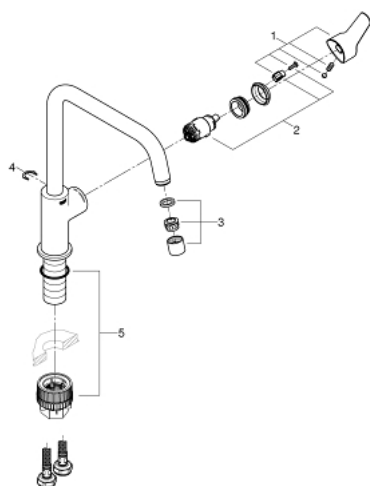

30 567 000 EUROSMART SINGLE-LEVER SINK MIXER 1/2"

TOOTE KIRJELDUS

- Värvus: chrome
- high spout
- single hole installation
- GROHE Long-Life Shine durable sparkling sheen
- GROHE SilkMove 28 mm ceramic cartridge
- integrated temperature limiter
- mousseur
- swivel tubular spout
- swivel area 150°
- Lead and Nickel Free Inner Water Ways
- flexible connection hoses 3/8"
- metal fixation set
- min. recommended pressure 1.0 bar
- professional edition

30 567 000 **EUROSMART SINGLE-LEVER SINK MIXER 1/2"**

VARUOSAD

- 1: lever (Tellimuse number 48531000)
- 2: Cartridge (Tellimuse number 46963000)
- 3: flow control (Tellimuse number 48557000)
- 4: Safety ring (Tellimuse number 4826600M)
- 5: Mounting set (Tellimuse number 48477000)