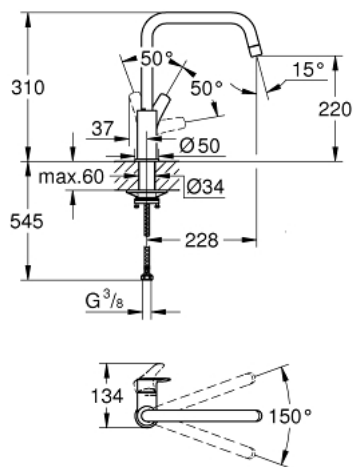

30 567 000 EUROSMART SINGLE-LEVER SINK MIXER 1/2"

TOOTE KIRJELDUS

- Värvus: chrome
- high spout
- single hole installation
- GROHE Long-Life Shine durable sparkling sheen
- GROHE SilkMove 28 mm ceramic cartridge
- integrated temperature limiter
- mousseur
- swivel tubular spout
- swivel area 150°
- Lead and Nickel Free Inner Water Ways
- flexible connection hoses 3/8"
- metal fixation set
- min. recommended pressure 1.0 bar
- professional edition

30 567 000 **EUROSMART SINGLE-LEVER SINK MIXER 1/2"**

VARUOSAD

- 1: lever (Tellimuse number 48531000)
- 2: Cartridge (Tellimuse number 46963000)
- 3: flow control (Tellimuse number 48557000)
- 4: Safety ring (Tellimuse number 4826600M)
- 5: Mounting set (Tellimuse number 48477000)