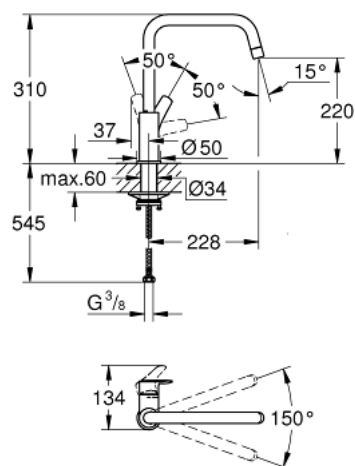

30 567 DC0 EUROSMART SINGLE-LEVER SINK MIXER 1/2"

TOOTE KIRJELDUS

- Värvus: supersteel
- high spout
- single hole installation
- GROHE Long-Life finish
- GROHE SilkMove 28 mm ceramic cartridge
- integrated temperature limiter
- mousseur
- swivel tubular spout
- swivel area 150°
- Lead and Nickel Free Inner Water Ways
- flexible connection hoses 3/8"
- metal fixation set
- min. recommended pressure 1.0 bar
- professional edition

30 567 DC0 EUROSMART SINGLE-LEVER SINK MIXER 1/2"

VARUOSAD, september 2019 – nüüd

1: lever (Tellimuse number 48531DC0)

2: Cartridge (Tellimuse number 46963000)

3: Mousseur (Tellimuse number 48418DC0)

4: Safety ring (Tellimuse number 4826600M)

5: Mounting set (Tellimuse number 48477000)