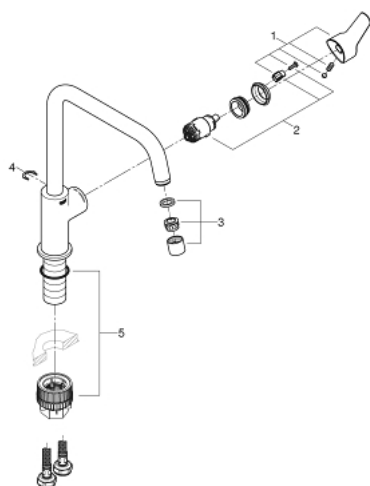

30 567 DC0 EUROSMART SINGLE-LEVER SINK MIXER 1/2"

TOOTE KIRJELDUS

- Värvus: supersteel
- high spout
- single hole installation
- GROHE Long-Life finish
- GROHE SilkMove 28 mm ceramic cartridge
- integrated temperature limiter
- mousseur
- swivel tubular spout
- swivel area 150°
- Lead and Nickel Free Inner Water Ways
- flexible connection hoses 3/8"
- metal fixation set
- min. recommended pressure 1.0 bar
- professional edition

30 567 DC0 EUROSMART SINGLE-LEVER SINK MIXER 1/2"

VARUOSAD, september 2019 – nüüd

1: lever (Tellimuse number 48531DC0)

2: Cartridge (Tellimuse number 46963000)

3: Mousseur (Tellimuse number 48418DC0)

4: Safety ring (Tellimuse number 4826600M)

5: Mounting set (Tellimuse number 48477000)