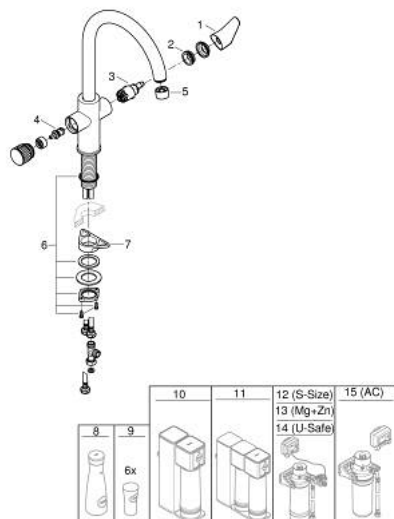

30 580 000 GROHE BLUE PURE BAUCURVE FILTER FAUCET

TOOTE KIRJELDUS

- Värvus: chrome
- consisting of:
 - GROHE Blue single-lever sink mixer with filter function
 - single hole installation
 - C-spout
 - separate handle for filtered water
 - GROHE SilkMove 28 mm ceramic cartridge
 - swivel tubular spout
 - swivel area 150°
 - separate inner water ways for filtered and non-filtered water
 - flexible connection hoses
- the faucet must be installed with a filter starter set of your choice

30 580 000 GROHE BLUE PURE BAUCURVE FILTER FAUCET

VARUOSAD, juuli 2021 – nüüd

- 1: Lever (Tellimuse number 48510000)
- 2: Fitting ring (Tellimuse number 07419000)
- 3: Cartridge (Tellimuse number 46963000)
- 4: Ceramic headpart, 1/2" (Tellimuse number 48620000)
- 5: Flow control (Tellimuse number 48343000)
- 6: Shank fastening assembly (Tellimuse number 48384000)
- 7: Support plate (Tellimuse number 05334000)
- 8: Glass carafe with lid set (Tellimuse number 40405001)*
- 9: Water glasses (6 pieces) (Tellimuse number 40437000)*
- 10: Reverse osmosis filter starter set (Tellimuse number 40877000)*
- 11: Reverse osmosis with mineralization filter starter set (Tellimuse number 40878000)*
- 12: S-size filter starter set (Tellimuse number 40438001)*
- 13: Magnesium + Zinc filter starter set (Tellimuse number 40875000)*
- 14: Ultrasafe filter starter set (Tellimuse number 40876000)*
- 15: Activated carbon filter starter set (Tellimuse number 41136000)*