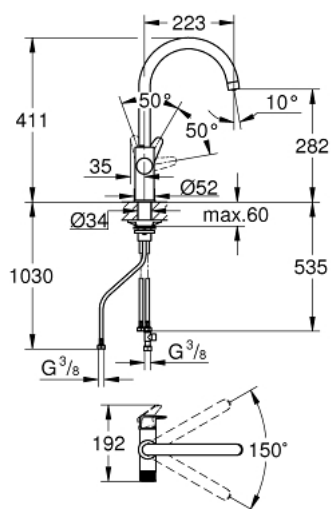

30 580 000 GROHE BLUE PURE BAUCURVE FILTER FAUCET

TOOTE KIRJELDUS

- Värvus: chrome
- consisting of:
 - GROHE Blue single-lever sink mixer with filter function
 - single hole installation
 - C-spout
 - separate handle for filtered water
 - GROHE SilkMove 28 mm ceramic cartridge
 - swivel tubular spout
 - swivel area 150°
 - separate inner water ways for filtered and non-filtered water
 - flexible connection hoses
- the faucet must be installed with a filter starter set of your choice

30 580 000 GROHE BLUE PURE BAUCURVE FILTER FAUCET

VARUOSAD, juuli 2021 – nüüd

- 1: Lever (Tellimuse number 48510000)
- 2: Fitting ring (Tellimuse number 07419000)
- 3: Cartridge (Tellimuse number 46963000)
- 4: Ceramic headpart, 1/2" (Tellimuse number 48620000)
- 5: Flow control (Tellimuse number 48343000)
- 6: Shank fastening assembly (Tellimuse number 48384000)
- 7: Support plate (Tellimuse number 05334000)
- 8: Glass carafe with lid set (Tellimuse number 40405001)*
- 9: Water glasses (6 pieces) (Tellimuse number 40437000)*
- 10: Reverse osmosis filter starter set (Tellimuse number 40877000)*
- 11: Reverse osmosis with mineralization filter starter set (Tellimuse number 40878000)*
- 12: S-size filter starter set (Tellimuse number 40438001)*
- 13: Magnesium + Zinc filter starter set (Tellimuse number 40875000)*
- 14: Ultrasafe filter starter set (Tellimuse number 40876000)*
- 15: Activated carbon filter starter set (Tellimuse number 41136000)*