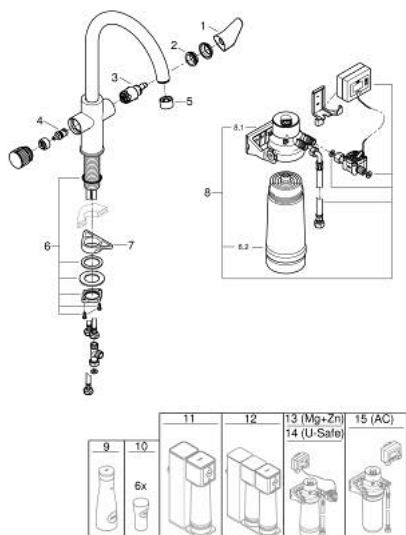

## 30 581 000 GROHE BLUE PURE BAUCURVE STARTER KIT WITH S-SIZE FILTER

### TOOTE KIRJELDUS

- Värvus: chrome
- consisting of:
  - GROHE Blue single-lever sink mixer with filter function
  - single hole installation
  - C-spout
  - separate handle for filtered water
  - GROHE SilkMove 28 mm ceramic cartridge
  - swivel tubular spout
  - swivel area 150°
  - separate inner water ways for filtered and non-filtered water
  - flexible connection hoses
  - GROHE Blue filter head
  - GROHE Blue S-Size filter for water hardness reduction and premium taste
  - Capacity 600 L at 20° dKH
  - flow meter for filter lifetime measurement including 2 x AA batteries

### VARUOSAD, juuli 2021 – nüüd

- 1: Lever (Tellimuse number 48510000)
- 2: Fitting ring (Tellimuse number 07419000)
- 3: Cartridge (Tellimuse number 46963000)
- 4: Ceramic headpart, 1/2" (Tellimuse number 48620000)
- 5: Flow control (Tellimuse number 48343000)
- 6: Shank fastening assembly (Tellimuse number 48384000)
- 7: Support plate (Tellimuse number 05334000)
- 8: S-size filter starter set (Tellimuse number 40438001)
- 8.1: Filter head (Tellimuse number 64508001)
- 8.2: Filter S-Size (Tellimuse number 40404001)
- 9: Glass carafe with lid set (Tellimuse number 40405001)\*
- 10: Water glasses (6 pieces) (Tellimuse number 40437000)\*
- 11: Reverse osmosis filter starter set (Tellimuse number 40877000)\*
- 12: Reverse osmosis with mineralization filter starter set (Tellimuse number 40878000)\*
- 13: Magnesium + Zinc filter starter set (Tellimuse number 40875000)\*
- 14: Ultrasafe filter starter set (Tellimuse number 40876000)\*
- 15: Activated carbon filter starter set (Tellimuse number 41136000)\*