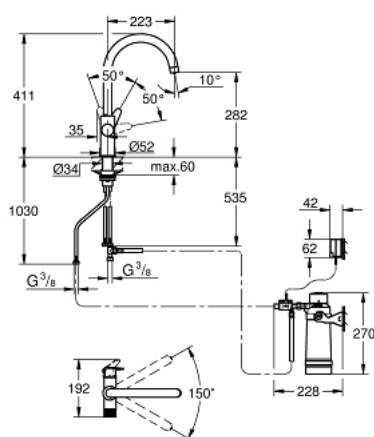

## 30 581 000 GROHE BLUE PURE BAUCURVE STARTER KIT WITH S-SIZE FILTER

### TOOTE KIRJELDUS

- Värvus: chrome
- consisting of:
  - GROHE Blue single-lever sink mixer with filter function
  - single hole installation
  - C-spout
  - separate handle for filtered water
  - GROHE SilkMove 28 mm ceramic cartridge
  - swivel tubular spout
  - swivel area 150°
  - separate inner water ways for filtered and non-filtered water
  - flexible connection hoses
  - GROHE Blue filter head
  - GROHE Blue S-Size filter for water hardness reduction and premium taste
  - Capacity 600 L at 20° dKH
  - flow meter for filter lifetime measurement including 2 x AA batteries

### VARUOSAD, juuli 2021 – nüüd

- 1: Lever (Tellimuse number 48510000)
- 2: Fitting ring (Tellimuse number 07419000)
- 3: Cartridge (Tellimuse number 46963000)
- 4: Ceramic headpart, 1/2" (Tellimuse number 48620000)
- 5: Flow control (Tellimuse number 48343000)
- 6: Shank fastening assembly (Tellimuse number 48384000)
- 7: Support plate (Tellimuse number 05334000)
- 8: S-size filter starter set (Tellimuse number 40438001)
- 8.1: Filter head (Tellimuse number 64508001)
- 8.2: Filter S-Size (Tellimuse number 40404001)
- 9: Glass carafe with lid set (Tellimuse number 40405001)\*
- 10: Water glasses (6 pieces) (Tellimuse number 40437000)\*
- 11: Reverse osmosis filter starter set (Tellimuse number 40877000)\*
- 12: Reverse osmosis with mineralization filter starter set (Tellimuse number 40878000)\*
- 13: Magnesium + Zinc filter starter set (Tellimuse number 40875000)\*
- 14: Ultrasafe filter starter set (Tellimuse number 40876000)\*
- 15: Activated carbon filter starter set (Tellimuse number 41136000)\*