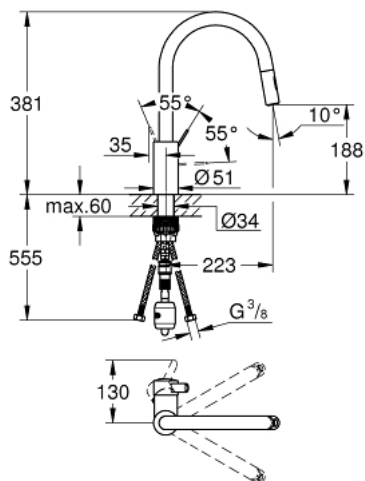

## 31 481 001 EUROSART COSMOPOLITAN SINGLE-LEVER SINK MIXER 1/2"

### PRODUCT DESCRIPTION

- high spout
- single hole installation
- **GROHE StarLight** chrome finish
- **GROHE SilkMove** 35 mm ceramic cartridge
- **GROHE EasyDock** easy retraction and smooth docking
- **GROHE Zero**® isolated inner water ways - lead and nickel free
- **pull-out dual spray**
- diverter: laminar spray/**SpeedClean** shower jet
- adjustable flow rate limiter
- swivel tubular spout
- swivel area 360°
- protected against backflow
- flexible connection hoses
- **GROHE QuickFix** rapid installation system

## 31 481 001 EUROSMART COSMOPOLITAN SINGLE-LEVER SINK MIXER 1/2"

### SPARE PARTS

- 1: Lever (Order-nr. 46683000)
  - 2: Cartridge (Order-nr. 46374000)
  - 3: Shower hose (Order-nr. 48293000)
  - 4: pull out spray (Order-nr. 48416000)
  - 4.1: Non-return valve (Order-nr. 08565000)
  - 4.2: Flow straightener (Order-nr. 48347000)
  - 5: mounting set (Order-nr. 48384000)
  - 6: Support plate (Order-nr. 05334000)
  - 7: Coupling piece (Order-nr. 46338000)
  - 7.1: O-ring  $\varnothing 10 \times 2.2$  mm (Order-nr. 0057500M)
  - 8: Socket spanner (Order-nr. 19332000)\*
- \* Optional accessories