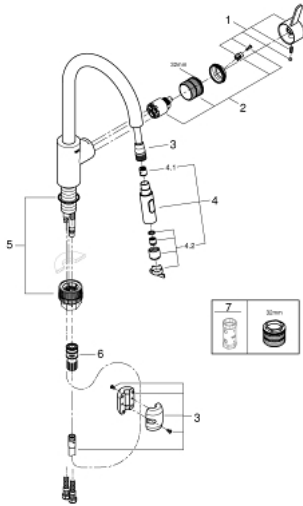

## 31 481 001 EUROSART COSMOPOLITAN SINGLE-LEVER SINK MIXER 1/2"

### PRODUCT DESCRIPTION

- high spout
- single hole installation
- **GROHE StarLight** chrome finish
- **GROHE SilkMove** 35 mm ceramic cartridge
- **GROHE EasyDock** easy retraction and smooth docking
- **GROHE Zero**® isolated inner water ways - lead and nickel free
- **pull-out dual spray**
- diverter: laminar spray/**SpeedClean** shower jet
- adjustable flow rate limiter
- swivel tubular spout
- swivel area 360°
- protected against backflow
- flexible connection hoses
- **GROHE QuickFix** rapid installation system

## 31 481 001 EUROSMART COSMOPOLITAN SINGLE-LEVER SINK MIXER 1/2"

### SPARE PARTS

- 1: Lever (Order-nr. 46683000)
  - 2: Cartridge (Order-nr. 46374000)
  - 3: Shower hose (Order-nr. 48293000)
  - 4: pull out spray (Order-nr. 48416000)
  - 4.1: Non-return valve (Order-nr. 08565000)
  - 4.2: Flow straightener (Order-nr. 48347000)
  - 5: mounting set (Order-nr. 48384000)
  - 6: Support plate (Order-nr. 05334000)
  - 7: Coupling piece (Order-nr. 46338000)
  - 7.1: O-ring  $\varnothing 10 \times 2.2$  mm (Order-nr. 0057500M)
  - 8: Socket spanner (Order-nr. 19332000)\*
- \* Optional accessories