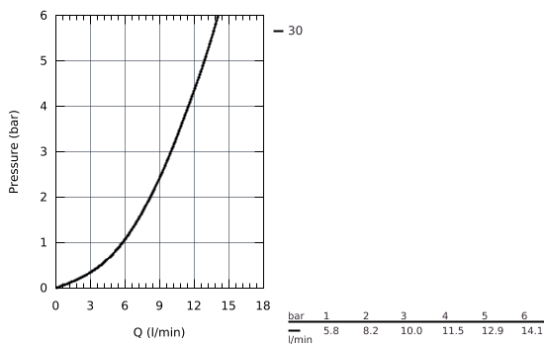

31 613 000 SINK MIXER WITH SMARTCONTROL

PRODUCT DESCRIPTION

- single hole installation
- **GROHE StarLight** chrome finish
- pull-out spray with laminar
- metal spray
- **GROHE Magnetic Docking** guarantees easy retraction and smooth docking of the spray head in the starting position
- **GROHE SmartControl** push for ON-OFF, turn for volume adjustment from EcoJoy to full flow
- temperature adjustment by turning of mixing valve on body
- swivel tubular spout
- swivel area 140°
- protected against backflow
- flexible connection hoses
- **GROHE QuickFix Plus** ultra fast and simple installation - no tools needed
- **GROHE Zero**® isolated inner water ways - lead and nickel free