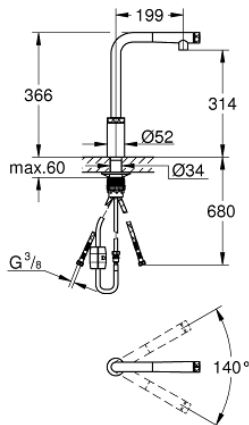

31 613 000 SINK MIXER WITH SMARTCONTROL

PRODUCT DESCRIPTION

- single hole installation
- **GROHE StarLight** chrome finish
- pull-out spray with laminar
- metal spray
- **GROHE Magnetic Docking** guarantees easy retraction and smooth docking of the spray head in the starting position
- **GROHE SmartControl** push for ON-OFF, turn for volume adjustment from EcoJoy to full flow
- temperature adjustment by turning of mixing valve on body
- swivel tubular spout
- swivel area 140°
- protected against backflow
- flexible connection hoses
- **GROHE QuickFix Plus** ultra fast and simple installation - no tools needed
- **GROHE Zero**® isolated inner water ways - lead and nickel free

31 613 000 SINK MIXER WITH SMARTCONTROL

SPARE PARTS

- 1: Pull out spray (Order-nr. 48487000)
- 1.1: Dirt strainer (Order-nr. 0676800M)
- 1.2: Non-return valve (Order-nr. 08565000)
- 1.3: Flow control set (Order-nr. 48470000)
- 2: Shower hose (Order-nr. 48488000)
- 3: Mounting set (Order-nr. 48477000)
- 4: Support plate (Order-nr. 05334000)
- 5: Non-return valve (Order-nr. 45881000)
- 6: Dirt strainer (Order-nr. 0676800M)