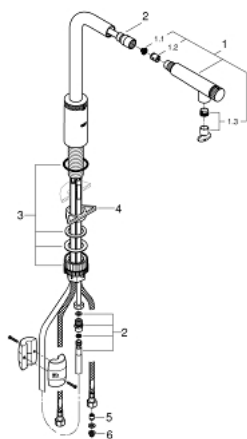

31 613 000 SINK MIXER WITH SMARTCONTROL

PRODUCT DESCRIPTION

- single hole installation
- **GROHE StarLight** chrome finish
- pull-out spray with laminar
- metal spray
- **GROHE Magnetic Docking** guarantees easy retraction and smooth docking of the spray head in the starting position
- **GROHE SmartControl** push for ON-OFF, turn for volume adjustment from EcoJoy to full flow
- temperature adjustment by turning of mixing valve on body
- swivel tubular spout
- swivel area 140°
- protected against backflow
- flexible connection hoses
- **GROHE QuickFix Plus** ultra fast and simple installation - no tools needed
- **GROHE Zero**® isolated inner water ways - lead and nickel free

31 613 000 SINK MIXER WITH SMARTCONTROL

SPARE PARTS

- 1: Pull out spray (Order-nr. 48487000)
- 1.1: Dirt strainer (Order-nr. 0676800M)
- 1.2: Non-return valve (Order-nr. 08565000)
- 1.3: Flow control set (Order-nr. 48470000)
- 2: Shower hose (Order-nr. 48488000)
- 3: Mounting set (Order-nr. 48477000)
- 4: Support plate (Order-nr. 05334000)
- 5: Non-return valve (Order-nr. 45881000)
- 6: Dirt strainer (Order-nr. 0676800M)