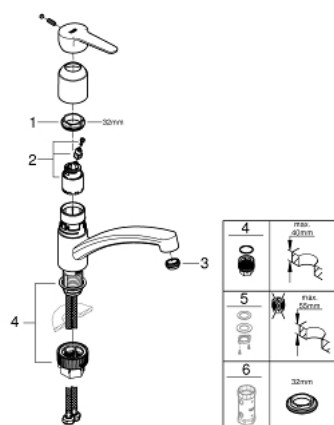

31 680 000 SINGLE-LEVER SINK MIXER 1/2"

TOOTE KIRJELDUS

- low spout
- single hole installation
- **GROHE StarLight** chrome finish
- GROHE Longlife 35 mm ceramic cartridge
- **GROHE Zero** isolated inner water ways - lead and nickel free within the faucet
- swivel tubular spout
- swivel area 140°
- mousseur with coin slot for tool free replacement
- flexible connection hoses
- **GROHE FastFixation Plus** ultra fast and simple installation - no tools needed
- for installation on a max. 40 mm worktop fixation set 48 384 000 is needed
- min. recommended pressure 1.0 bar

31 680 000 SINGLE-LEVER SINK MIXER 1/2"

VARUOSAD

- 1: Screw ring (Tellimuse number 46815000)
- 2: Cartridge (Tellimuse number 46374000)
- 3: Flow straightener (Tellimuse number 48264000)
- 4: Mounting set (Tellimuse number 48477000)
- 5: Shank fastening assembly (Tellimuse number 48384000)*
- 6: Socket spanner (Tellimuse number 19332000)*