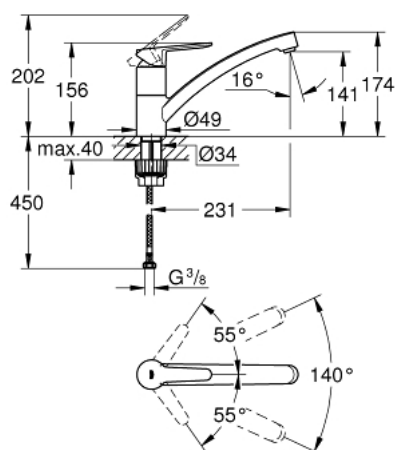

31 680 000 SINGLE-LEVER SINK MIXER 1/2"

TOOTE KIRJELDUS

- low spout
- single hole installation
- **GROHE StarLight** chrome finish
- GROHE Longlife 35 mm ceramic cartridge
- **GROHE Zero** isolated inner water ways - lead and nickel free within the faucet
- swivel tubular spout
- swivel area 140°
- mousseur with coin slot for tool free replacement
- flexible connection hoses
- **GROHE FastFixation Plus** ultra fast and simple installation - no tools needed
- for installation on a max. 40 mm worktop fixation set 48 384 000 is needed
- min. recommended pressure 1.0 bar

31 680 000 SINGLE-LEVER SINK MIXER 1/2"

VARUOSAD

- 1: Screw ring (Tellimuse number 46815000)
- 2: Cartridge (Tellimuse number 46374000)
- 3: Flow straightener (Tellimuse number 48264000)
- 4: Mounting set (Tellimuse number 48477000)
- 5: Shank fastening assembly (Tellimuse number 48384000)*
- 6: Socket spanner (Tellimuse number 19332000)*