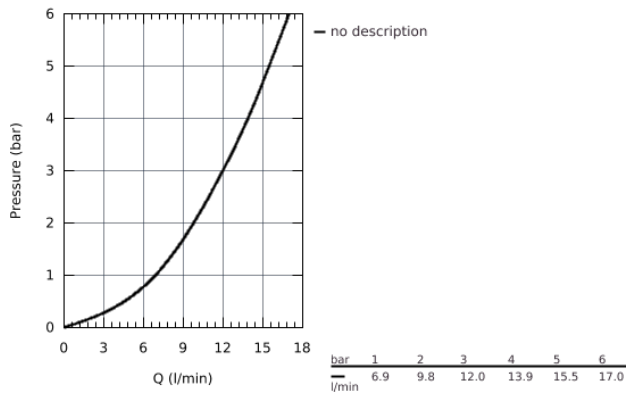

32 168 000 MINTA SINGLE-LEVER SINK MIXER 1/2"

PRODUCT DESCRIPTION

- L-spout
- single hole installation
- **GROHE StarLight** finish
- **GROHE SilkMove** 46 mm ceramic cartridge
- **pull-out mousseur**
- adjustable flow rate limiter
- swivel tubular spout
- swivel area 360°
- integrated non-return valves
- protected against backflow
- flexible connection hoses
- rapid installation system

32 168 000 MINTA SINGLE-LEVER SINK MIXER 1/2"

SPARE PARTS

- 1: Lever (Order-nr. 46015000)
 - 2: Cap (Order-nr. 46025000)
 - 3: Cartridge (Order-nr. 46048000)
 - 4: Pull out spray (Order-nr. 46858000)
 - 4.1: Non-return valve (Order-nr. 08565000)
 - 4.2: Mousseur (Order-nr. 13967000)
 - 5: Shank mounting kit (Order-nr. 46345000)
 - 6: Shower hose (Order-nr. 48293000)
 - 7: Support plate (Order-nr. 05334000)
 - 8: Lever (Order-nr. 40684000)*
 - 9: Temperature limiter (Order-nr. 46375000)*
- * Optional accessories