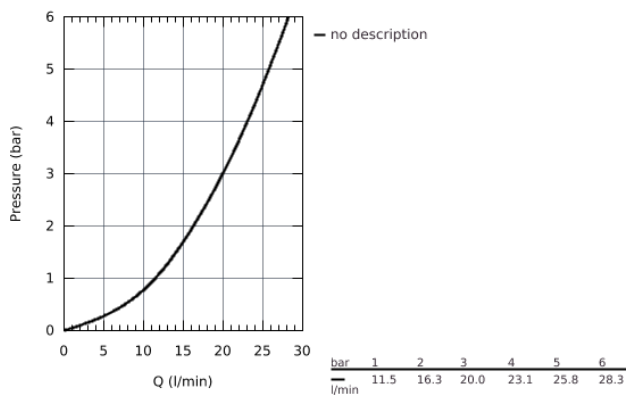

32 168 000 MINTA SINGLE-LEVER SINK MIXER 1/2"

PRODUCT DESCRIPTION

- L-spout
- single hole installation
- **GROHE StarLight** finish
- **GROHE SilkMove** 46 mm ceramic cartridge
- **pull-out mousseur**
- adjustable flow rate limiter
- swivel tubular spout
- swivel area 360°
- integrated non-return valves
- protected against backflow
- flexible connection hoses
- rapid installation system

32 168 000 MINTA SINGLE-LEVER SINK MIXER 1/2"

SPARE PARTS

- 1: Lever (Order-nr. 46015000)
 - 2: Cap (Order-nr. 46025000)
 - 3: Cartridge (Order-nr. 46048000)
 - 4: Pull out spray (Order-nr. 46858000)
 - 4.1: Non-return valve (Order-nr. 08565000)
 - 4.2: Mousseur (Order-nr. 13967000)
 - 5: Shank mounting kit (Order-nr. 46345000)
 - 6: Shower hose (Order-nr. 48293000)
 - 7: Support plate (Order-nr. 05334000)
 - 8: Lever (Order-nr. 40684000)*
 - 9: Temperature limiter (Order-nr. 46375000)*
- * Optional accessories