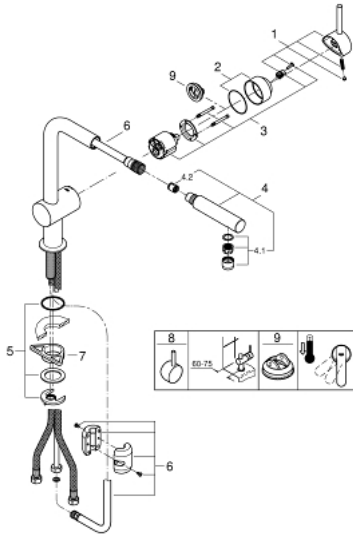

32 168 000 MINTA SINGLE-LEVER SINK MIXER 1/2"

PRODUCT DESCRIPTION

- L-spout
- single hole installation
- **GROHE StarLight** finish
- **GROHE SilkMove** 46 mm ceramic cartridge
- **pull-out mousseur**
- adjustable flow rate limiter
- swivel tubular spout
- swivel area 360°
- integrated non-return valves
- protected against backflow
- flexible connection hoses
- rapid installation system

32 168 000 MINTA SINGLE-LEVER SINK MIXER 1/2"

SPARE PARTS

- 1: Lever (Order-nr. 46015000)
 - 2: Cap (Order-nr. 46025000)
 - 3: Cartridge (Order-nr. 46048000)
 - 4: Pull out spray (Order-nr. 46858000)
 - 4.1: Non-return valve (Order-nr. 08565000)
 - 4.2: Mousseur (Order-nr. 13967000)
 - 5: Shank mounting kit (Order-nr. 46345000)
 - 6: Shower hose (Order-nr. 48293000)
 - 7: Support plate (Order-nr. 05334000)
 - 8: Lever (Order-nr. 40684000)*
 - 9: Temperature limiter (Order-nr. 46375000)*
- * Optional accessories