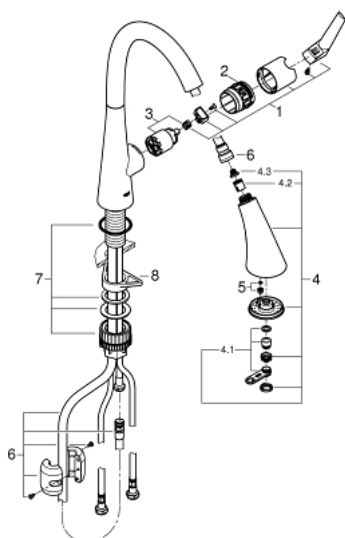

## 32 294 002 ZEDRA ZEDRA 2019 SINGLE-LEVER SINK MIXER 1/2"

### TOOTE KIRJELDUS

- single hole installation
- **GROHE StarLight** chrome finish
- **GROHE SilkMove** 35 mm ceramic cartridge
- **GROHE Magnetic Docking** guarantees easy retraction and smooth docking of the spray head back to the starting position
- pull-out spray with 3 spray types
- diverter: laminar spray/**SpeedClean** shower jet/GROHE Blade spray (reduced water consumption by up to 70 % and even stronger spray performance)
- stop function - pause button to stop the water flow
- automatic return to laminar spray
- adjustable flow rate limiter
- swivel tubular spout
- swivel area 360°
- protected against backflow
- flexible connection hoses
- **GROHE FastFixation Plus** installation system
- **GROHE Zero** isolated inner water ways - lead and nickel free within the faucet

### VARUOSAD

- 1: Lever (Tellimuse number 48476000)
- 2: Screw ring (Tellimuse number 48517000)
- 3: Cartridge (Tellimuse number 46374000)
- 4: Pull out spray (Tellimuse number 48473000)
- 4.1: Flow straightener (Tellimuse number 48275000)
- 4.2: Non-return valve (Tellimuse number 08565000)
- 4.3: Dirt strainer (Tellimuse number 0676800M)
- 5: flow rate limiter (Tellimuse number 48303000)
- 6: Shower hose (Tellimuse number 48472000)
- 7: Mounting set (Tellimuse number 48477000)
- 8: Support plate (Tellimuse number 05334000)
- 9: Coupling piece (Tellimuse number 46338000)