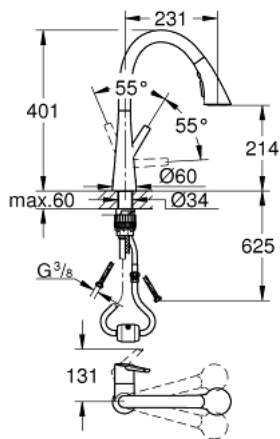

## 32 294 002 ZEDRA ZEDRA 2019 SINGLE-LEVER SINK MIXER 1/2"

### TOOTE KIRJELDUS

- single hole installation
- **GROHE StarLight** chrome finish
- **GROHE SilkMove** 35 mm ceramic cartridge
- **GROHE Magnetic Docking** guarantees easy retraction and smooth docking of the spray head back to the starting position
- pull-out spray with 3 spray types
- diverter: laminar spray/**SpeedClean** shower jet/GROHE Blade spray (reduced water consumption by up to 70 % and even stronger spray performance)
- stop function - pause button to stop the water flow
- automatic return to laminar spray
- adjustable flow rate limiter
- swivel tubular spout
- swivel area 360°
- protected against backflow
- flexible connection hoses
- **GROHE FastFixation Plus** installation system
- **GROHE Zero** isolated inner water ways - lead and nickel free within the faucet

### VARUOSAD

- 1: Lever (Tellimuse number 48476000)
- 2: Screw ring (Tellimuse number 48517000)
- 3: Cartridge (Tellimuse number 46374000)
- 4: Pull out spray (Tellimuse number 48473000)
- 4.1: Flow straightener (Tellimuse number 48275000)
- 4.2: Non-return valve (Tellimuse number 08565000)
- 4.3: Dirt strainer (Tellimuse number 0676800M)
- 5: flow rate limiter (Tellimuse number 48303000)
- 6: Shower hose (Tellimuse number 48472000)
- 7: Mounting set (Tellimuse number 48477000)
- 8: Support plate (Tellimuse number 05334000)
- 9: Coupling piece (Tellimuse number 46338000)