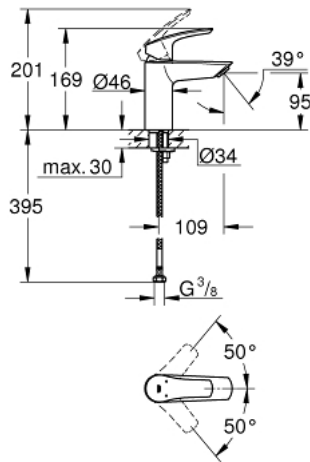

32 467 003 **EUROSMART SINGLE-LEVER BASIN MIXER 1/2"**  
**S-SIZE**

**PRODUCT DESCRIPTION**

- **GROHE SilkMove** 28 mm ceramic cartridge
- adjustable flow rate limiter
- with temperature limiter
- **GROHE StarLight** chrome finish
- **GROHE EcoJoy** mousseur 5.7 l/min
- **GROHE Zero** isolated inner water ways - lead and nickel free within the faucet
- **GROHE FastFixation** installation system
- smooth body
- flexible connection hoses

32 467 003 **EUROSMART SINGLE-LEVER BASIN MIXER 1/2"**  
**S-SIZE**

**SPARE PARTS**

- 1: lever (Order-nr. 48548000)
  - 2: Cap (Order-nr. 46116000)
  - 3: Cartridge (Order-nr. 48518000)
  - 4: Mousseur (Order-nr. 48159000)
  - 5: Shank mounting kit (Order-nr. 46645000)
  - 6: Waste set with push-open plug (Order-nr. 65807000)\*
  - 7: Mounting wrench (Order-nr. 19017000)\*
- \* Optional accessories