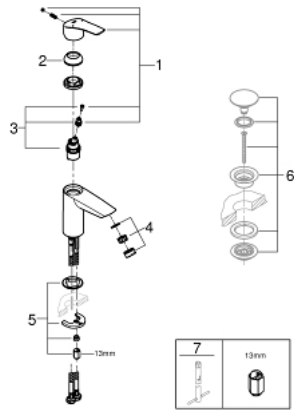

32 467 003 **EUROSMART SINGLE-LEVER BASIN MIXER 1/2"**  
**S-SIZE**

**PRODUCT DESCRIPTION**

- **GROHE SilkMove** 28 mm ceramic cartridge
- adjustable flow rate limiter
- with temperature limiter
- **GROHE StarLight** chrome finish
- **GROHE EcoJoy** mousseur 5.7 l/min
- **GROHE Zero** isolated inner water ways - lead and nickel free within the faucet
- **GROHE FastFixation** installation system
- smooth body
- flexible connection hoses

32 467 003 **EUROSMART SINGLE-LEVER BASIN MIXER 1/2"**  
**S-SIZE**

**SPARE PARTS**

- 1: lever (Order-nr. 48548000)
  - 2: Cap (Order-nr. 46116000)
  - 3: Cartridge (Order-nr. 48518000)
  - 4: Mousseur (Order-nr. 48159000)
  - 5: Shank mounting kit (Order-nr. 46645000)
  - 6: Waste set with push-open plug (Order-nr. 65807000)\*
  - 7: Mounting wrench (Order-nr. 19017000)\*
- \* Optional accessories