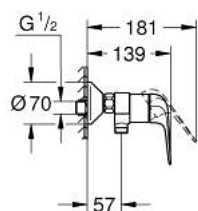

32 740 001 EUROECO SINGLE-LEVER SHOWER MIXER 1/2"

TOOTE KIRJELDUS

- Värvus: chrome
- wall mounted
- metal lever
- GROHE Long-Life 35 mm ceramic cartridge
- with temperature limiter
- GROHE Long-Life finish
- adjustable flow rate limiter
- shower bottom outlet 1/2" with integrated non return-valve
- protected against backflow
- S-unions
- professional edition

32 740 001 EUROECO SINGLE-LEVER SHOWER MIXER 1/2"

VARUOSAD, juuli 2021 – nüüd

- 1: lever (Tellimuse number 48629000)
- 2: Cap (Tellimuse number 46899000)
- 3: Cartridge (Tellimuse number 46374000)
- 4: Non-return valve (Tellimuse number 42601000)
- 5: Screw connection 1/2" (Tellimuse number 45044000)
- 6: S-union (Tellimuse number 12075000)
- 6.1: Seal (Tellimuse number 0138600M)
- 6.2: Escutcheon (Tellimuse number 0221000M)
- 7: Extension 3/4", 20 mm (Tellimuse number 0713000M)*
- 8: Special spanner (Tellimuse number 19377000)*
- 9: Socket spanner (Tellimuse number 19332000)*