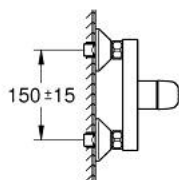

32 740 001 EUROECO SINGLE-LEVER SHOWER MIXER 1/2"

TOOTE KIRJELDUS

- Värvus: chrome
- wall mounted
- metal lever
- GROHE Long-Life 35 mm ceramic cartridge
- with temperature limiter
- GROHE Long-Life finish
- adjustable flow rate limiter
- shower bottom outlet 1/2" with integrated non return-valve
- protected against backflow
- S-unions
- professional edition

32 740 001 EUROECO SINGLE-LEVER SHOWER MIXER 1/2"

VARUOSAD, juuli 2021 – nüüd

- 1: lever (Tellimuse number 48629000)
- 2: Cap (Tellimuse number 46899000)
- 3: Cartridge (Tellimuse number 46374000)
- 4: Non-return valve (Tellimuse number 42601000)
- 5: Screw connection 1/2" (Tellimuse number 45044000)
- 6: S-union (Tellimuse number 12075000)
- 6.1: Seal (Tellimuse number 0138600M)
- 6.2: Escutcheon (Tellimuse number 0221000M)
- 7: Extension 3/4", 20 mm (Tellimuse number 0713000M)*
- 8: Special spanner (Tellimuse number 19377000)*
- 9: Socket spanner (Tellimuse number 19332000)*