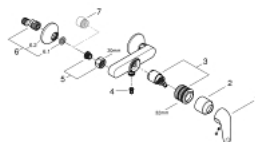

32 740 001 EUROECO SINGLE-LEVER SHOWER MIXER 1/2"

TOOTE KIRJELDUS

- Värvus: chrome
- wall mounted
- metal lever
- GROHE Long-Life 35 mm ceramic cartridge
- with temperature limiter
- GROHE Long-Life finish
- adjustable flow rate limiter
- shower bottom outlet 1/2" with integrated non return-valve
- protected against backflow
- S-unions
- professional edition

32 740 001 EUROECO SINGLE-LEVER SHOWER MIXER 1/2"

VARUOSAD, juuli 2021 – nüüd

- 1: lever (Tellimuse number 48629000)
- 2: Cap (Tellimuse number 46899000)
- 3: Cartridge (Tellimuse number 46374000)
- 4: Non-return valve (Tellimuse number 42601000)
- 5: Screw connection 1/2" (Tellimuse number 45044000)
- 6: S-union (Tellimuse number 12075000)
- 6.1: Seal (Tellimuse number 0138600M)
- 6.2: Escutcheon (Tellimuse number 0221000M)
- 7: Extension 3/4", 20 mm (Tellimuse number 0713000M)*
- 8: Special spanner (Tellimuse number 19377000)*
- 9: Socket spanner (Tellimuse number 19332000)*