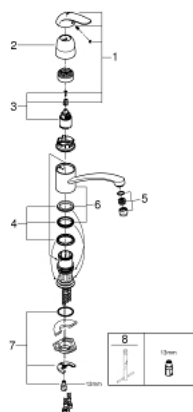

32 750 000 EUROECO SINGLE-LEVER SINK MIXER 1/2"

TOOTE KIRJELDUS

- Värvus: chrome
- single hole installation
- GROHE Long-Life Shine finish
- GROHE SilkMove 35 mm ceramic cartridge
- mousseur
- adjustable flow rate limiter
- swivel tubular spout
- swivel area 140°
- metal lever
- flexible connection hoses
- rapid installation system

32 750 000 EUROECO SINGLE-LEVER SINK MIXER 1/2"

VARUOSAD, august 2016 – nüüd

1: Lever (Tellimuse number 46644000)

2: Cap (Tellimuse number 46608000)

3: Cartridge (Tellimuse number 46374000)

4: Seal kit (Tellimuse number 46429SA0)

5: Mousseur (Tellimuse number 13928000)

6: Spout (Tellimuse number 13205000)

7: Shank mounting kit (Tellimuse number 46249000)

8: Mounting wrench (Tellimuse number 19017000)*

* Lisatarvikud