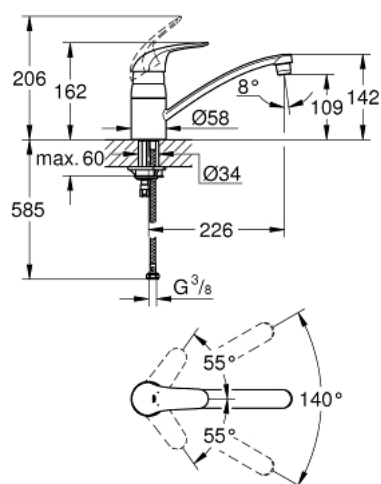

32 750 000 EUROECO SINGLE-LEVER SINK MIXER 1/2"

TOOTE KIRJELDUS

- Värvus: chrome
- single hole installation
- GROHE Long-Life Shine finish
- GROHE SilkMove 35 mm ceramic cartridge
- mousseur
- adjustable flow rate limiter
- swivel tubular spout
- swivel area 140°
- metal lever
- flexible connection hoses
- rapid installation system

32 750 000 EUROECO SINGLE-LEVER SINK MIXER 1/2"

VARUOSAD, august 2016 – nüüd

1: Lever (Tellimuse number 46644000)

2: Cap (Tellimuse number 46608000)

3: Cartridge (Tellimuse number 46374000)

4: Seal kit (Tellimuse number 46429SA0)

5: Mousseur (Tellimuse number 13928000)

6: Spout (Tellimuse number 13205000)

7: Shank mounting kit (Tellimuse number 46249000)

8: Mounting wrench (Tellimuse number 19017000)*

* Lisatarvikud