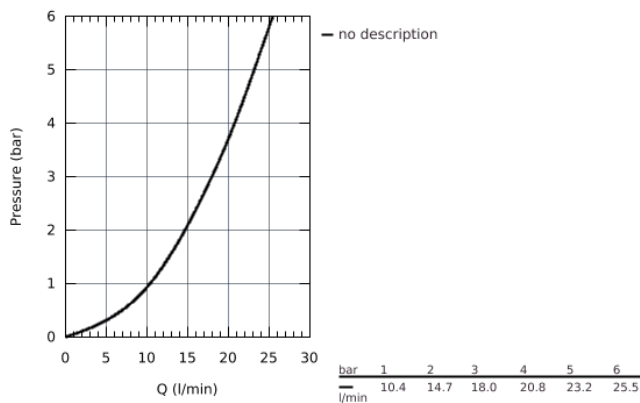

## 32 837 000 EUROSMART COSMOPOLITAN SINGLE-LEVER SHOWER MIXER 1/2"

### PRODUCT DESCRIPTION

- wall mounted
- metal lever
- **GROHE SilkMove** 46 mm ceramic cartridge
- **GROHE StarLight** chrome finish
- adjustable flow rate limiter
- adjustable minimum flow rate approx. 2.5 l/min
- shower bottom outlet 1/2" with integrated non return-valve
- S-unions
- optional temperature limiter ref. no. 46 308
- protected against backflow
- acoustic group I in accordance with DIN 4109