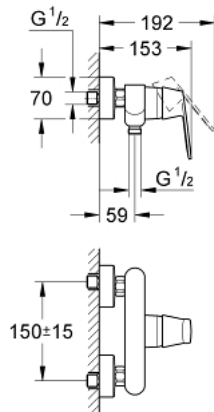

## 32 837 000 EUROSMART COSMOPOLITAN SINGLE-LEVER SHOWER MIXER 1/2"

### PRODUCT DESCRIPTION

- wall mounted
- metal lever
- **GROHE SilkMove** 46 mm ceramic cartridge
- **GROHE StarLight** chrome finish
- adjustable flow rate limiter
- adjustable minimum flow rate approx. 2.5 l/min
- shower bottom outlet 1/2" with integrated non return-valve
- S-unions
- optional temperature limiter ref. no. 46 308
- protected against backflow
- acoustic group I in accordance with DIN 4109

### SPARE PARTS

- 1: Lever (Order-nr. 46682000)
- 2: Cap (Order-nr. 46427000)
- 3: Cartridge (Order-nr. 46048000)
- 4: Screw connection 1/2" (Order-nr. 45044000)
- 5: S-union (Order-nr. 12662000)
- 6: Non-return valve (Order-nr. 08565000)
- 7: Temperature limiter (Order-nr. 46308000)\*
- 8: Extension 3/4", 20 mm (Order-nr. 0713000M)\*
- 9: Plastic tray (Order-nr. 18349000)\*