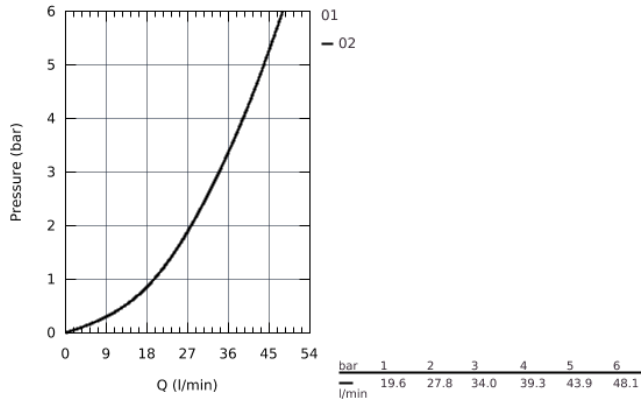

32 837 000 EUROSMART COSMOPOLITAN SINGLE-LEVER SHOWER MIXER 1/2"