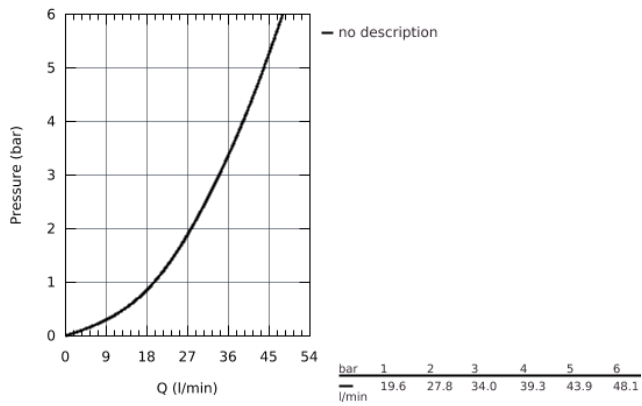

32 837 000 EUROSMART COSMOPOLITAN SINGLE-LEVER SHOWER MIXER 1/2"