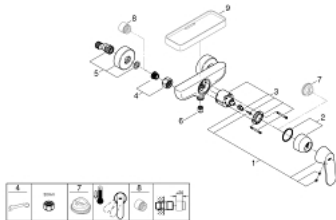

### PRODUCT DESCRIPTION

- wall mounted
- metal lever
- **GROHE SilkMove** 46 mm ceramic cartridge
- **GROHE StarLight** chrome finish
- adjustable flow rate limiter
- adjustable minimum flow rate approx. 2.5 l/min
- shower bottom outlet 1/2" with integrated non return-valve
- S-unions
- optional temperature limiter ref. no. 46 308
- protected against backflow
- acoustic group I in accordance with DIN 4109

### SPARE PARTS

- 1: Lever (Order-nr. 46682000)
- 2: Cap (Order-nr. 46427000)
- 3: Cartridge (Order-nr. 46048000)
- 4: Screw connection 1/2" (Order-nr. 45044000)
- 5: S-union (Order-nr. 12662000)
- 6: Non-return valve (Order-nr. 08565000)
- 7: Temperature limiter (Order-nr. 46308000)\*
- 8: Extension 3/4", 20 mm (Order-nr. 0713000M)\*
- 9: Plastic tray (Order-nr. 18349000)\*