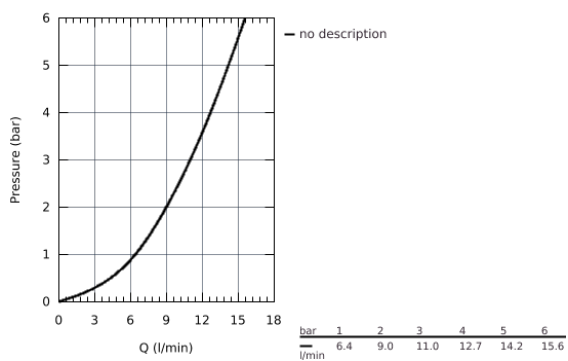

32 917 KS0 MINTA SINGLE-LEVER SINK MIXER 1/2"

PRODUCT DESCRIPTION

- C-spout
- single hole installation
- **GROHE SilkMove** 46 mm ceramic cartridge
- **GROHE StarLight** finish
- adjustable flow rate limiter
- swivel tubular spout
- selectable swivel area: 0° / 150° / 360°
- flexible connection hoses
- connector set 3/8"
- rapid installation system
- optional temperature limiter ref. no. 46 308

Pure Freude
an Wasser

32 917 KS0 MINTA SINGLE-LEVER SINK MIXER 1/2"

32 917 KS0 MINTA SINGLE-LEVER SINK MIXER 1/2"

SPARE PARTS

- 1: Lever (Order-nr. 46015KS0)
- 2: Cap (Order-nr. 46025KS0)
- 3: Cartridge (Order-nr. 46048000)
- 4: C-spout (Order-nr. 13043KS0)
- 4.1: Sealing washer \varnothing 13.5 x \varnothing 2.75 (Order-nr. 0128500M)
- 4.2: Safety ring (Order-nr. 0485300M)
- 4.3: Mousseur (Order-nr. 13928KS0)
- 5: Shank fastening assembly (Order-nr. 46249000)
- 6: Mounting wrench (Order-nr. 19017000)*