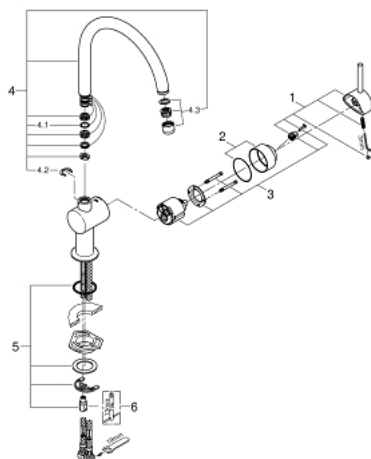

32 917 KS0 MINTA SINGLE-LEVER SINK MIXER 1/2"

PRODUCT DESCRIPTION

- C-spout
- single hole installation
- **GROHE SilkMove** 46 mm ceramic cartridge
- **GROHE StarLight** finish
- adjustable flow rate limiter
- swivel tubular spout
- selectable swivel area: 0° / 150° / 360°
- flexible connection hoses
- connector set 3/8"
- rapid installation system
- optional temperature limiter ref. no. 46 308

Pure Freude
an Wasser

32 917 KS0 MINTA SINGLE-LEVER SINK MIXER 1/2"

32 917 KS0 MINTA SINGLE-LEVER SINK MIXER 1/2"

SPARE PARTS

- 1: Lever (Order-nr. 46015KS0)
- 2: Cap (Order-nr. 46025KS0)
- 3: Cartridge (Order-nr. 46048000)
- 4: C-spout (Order-nr. 13043KS0)
- 4.1: Sealing washer \varnothing 13.5 x \varnothing 2.75 (Order-nr. 0128500M)
- 4.2: Safety ring (Order-nr. 0485300M)
- 4.3: Mousseur (Order-nr. 13928KS0)
- 5: Shank fastening assembly (Order-nr. 46249000)
- 6: Mounting wrench (Order-nr. 19017000)*