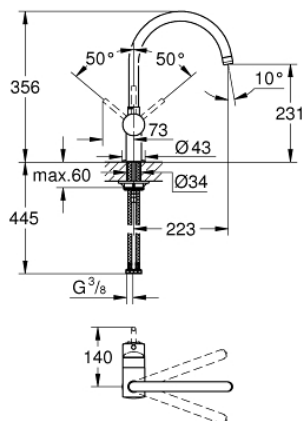

32 917 KS0 MINTA SINGLE-LEVER SINK MIXER 1/2"

PRODUCT DESCRIPTION

- C-spout
- single hole installation
- **GROHE SilkMove** 46 mm ceramic cartridge
- **GROHE StarLight** finish
- adjustable flow rate limiter
- swivel tubular spout
- selectable swivel area: 0° / 150° / 360°
- flexible connection hoses
- connector set 3/8"
- rapid installation system
- optional temperature limiter ref. no. 46 308

Pure Freude
an Wasser

32 917 KS0 MINTA SINGLE-LEVER SINK MIXER 1/2"

32 917 KS0 MINTA SINGLE-LEVER SINK MIXER 1/2"

SPARE PARTS

- 1: Lever (Order-nr. 46015KS0)
- 2: Cap (Order-nr. 46025KS0)
- 3: Cartridge (Order-nr. 46048000)
- 4: C-spout (Order-nr. 13043KS0)
- 4.1: Sealing washer \varnothing 13.5 x \varnothing 2.75 (Order-nr. 0128500M)
- 4.2: Safety ring (Order-nr. 0485300M)
- 4.3: Mousseur (Order-nr. 13928KS0)
- 5: Shank fastening assembly (Order-nr. 46249000)
- 6: Mounting wrench (Order-nr. 19017000)*