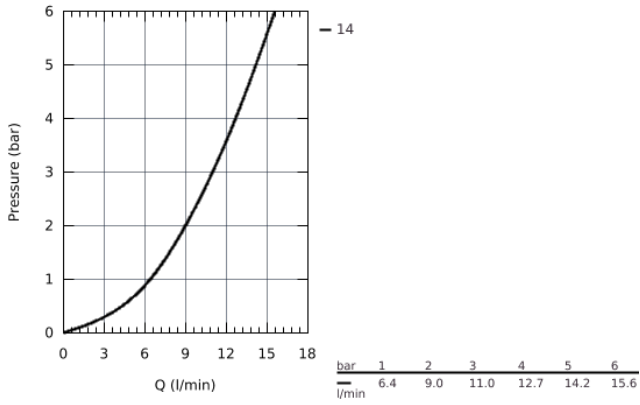

32 917 KS0 MINTA SINGLE-LEVER SINK MIXER 1/2"

PRODUCT DESCRIPTION

- C-spout
- single hole installation
- **GROHE SilkMove** 46 mm ceramic cartridge
- **GROHE StarLight** finish
- adjustable flow rate limiter
- swivel tubular spout
- selectable swivel area: 0° / 150° / 360°
- flexible connection hoses
- connector set 3/8"
- rapid installation system
- optional temperature limiter ref. no. 46 308

Pure Freude
an Wasser

32 917 KS0 MINTA SINGLE-LEVER SINK MIXER 1/2"

32 917 KS0 MINTA SINGLE-LEVER SINK MIXER 1/2"

SPARE PARTS

- 1: Lever (Order-nr. 46015KS0)
- 2: Cap (Order-nr. 46025KS0)
- 3: Cartridge (Order-nr. 46048000)
- 4: C-spout (Order-nr. 13043KS0)
- 4.1: Sealing washer \varnothing 13.5 x \varnothing 2.75 (Order-nr. 0128500M)
- 4.2: Safety ring (Order-nr. 0485300M)
- 4.3: Mousseur (Order-nr. 13928KS0)
- 5: Shank fastening assembly (Order-nr. 46249000)
- 6: Mounting wrench (Order-nr. 19017000)*