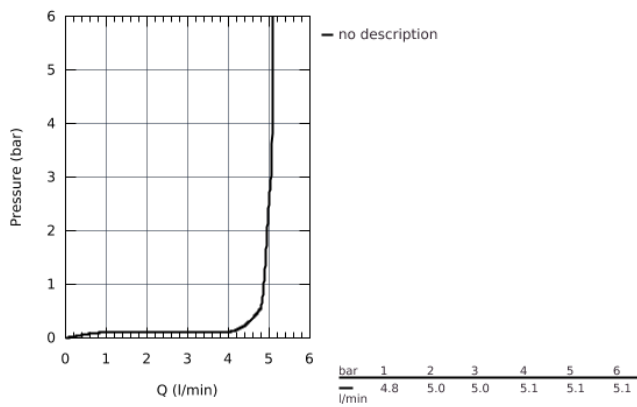

33 188 002 EUROSMA RT SINGLE-LEVER BASIN MIXER 1/2" S-SIZE

PRODUCT DESCRIPTION

- single hole installation
- metal lever
- **GROHE SilkMove** 35 mm ceramic cartridge
- adjustable flow rate limiter
- with temperature limiter
- **GROHE StarLight** chrome finish
- **GROHE EcoJoy** mousseur 5.7 l/min
- **GROHE QuickFix** rapid installation system
- retractable chain
- flexible connection hoses

33 188 002 **EUROSMART SINGLE-LEVER BASIN MIXER 1/2"**
S-SIZE

33 188 002 **EUROSMART SINGLE-LEVER BASIN MIXER 1/2"**
S-SIZE

SPARE PARTS

- 1: Lever (Order-nr. 46897000)
 - 2: Cap (Order-nr. 46492000)
 - 3: Screw coupling (Order-nr. 46460000)
 - 4: Cartridge (Order-nr. 46374000)
 - 5: Chain (Order-nr. 06815000)
 - 6: Mousseur (Order-nr. 48159000)
 - 7: Shank fastening assembly (Order-nr. 46671000)
 - 8: Socket spanner (Order-nr. 19332000)*
 - 9: Mounting wrench (Order-nr. 19017000)*
- * Optional accessories