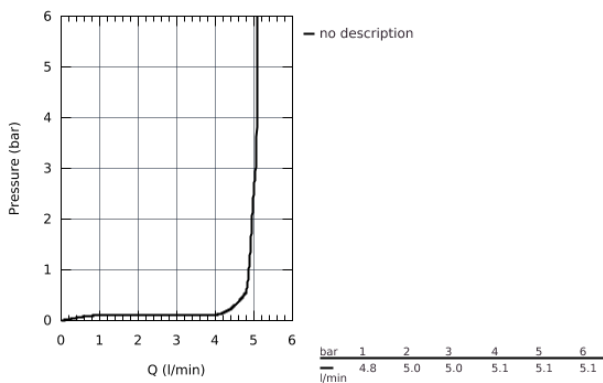

33 188 002 EUROSMA RT SINGLE-LEVER BASIN MIXER 1/2" S-SIZE

PRODUCT DESCRIPTION

- single hole installation
- metal lever
- **GROHE SilkMove** 35 mm ceramic cartridge
- adjustable flow rate limiter
- with temperature limiter
- **GROHE StarLight** chrome finish
- **GROHE EcoJoy** mousseur 5.7 l/min
- **GROHE QuickFix** rapid installation system
- retractable chain
- flexible connection hoses

33 188 002 **EUROSMART SINGLE-LEVER BASIN MIXER 1/2"**
S-SIZE

33 188 002 **EUROSMART SINGLE-LEVER BASIN MIXER 1/2"**
S-SIZE

SPARE PARTS

- 1: Lever (Order-nr. 46897000)
 - 2: Cap (Order-nr. 46492000)
 - 3: Screw coupling (Order-nr. 46460000)
 - 4: Cartridge (Order-nr. 46374000)
 - 5: Chain (Order-nr. 06815000)
 - 6: Mousseur (Order-nr. 48159000)
 - 7: Shank fastening assembly (Order-nr. 46671000)
 - 8: Socket spanner (Order-nr. 19332000)*
 - 9: Mounting wrench (Order-nr. 19017000)*
- * Optional accessories