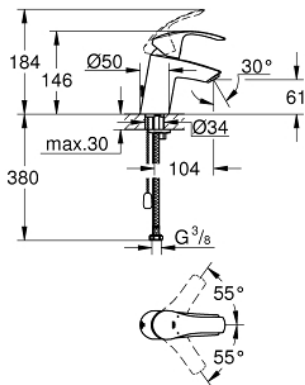

33 188 002 EUROSMA RT SINGLE-LEVER BASIN MIXER 1/2" S-SIZE

PRODUCT DESCRIPTION

- single hole installation
- metal lever
- **GROHE SilkMove** 35 mm ceramic cartridge
- adjustable flow rate limiter
- with temperature limiter
- **GROHE StarLight** chrome finish
- **GROHE EcoJoy** mousseur 5.7 l/min
- **GROHE QuickFix** rapid installation system
- retractable chain
- flexible connection hoses

33 188 002 **EUROSMART SINGLE-LEVER BASIN MIXER 1/2"**
S-SIZE

33 188 002 **EUROSMART SINGLE-LEVER BASIN MIXER 1/2"**
S-SIZE

SPARE PARTS

- 1: Lever (Order-nr. 46897000)
 - 2: Cap (Order-nr. 46492000)
 - 3: Screw coupling (Order-nr. 46460000)
 - 4: Cartridge (Order-nr. 46374000)
 - 5: Chain (Order-nr. 06815000)
 - 6: Mousseur (Order-nr. 48159000)
 - 7: Shank fastening assembly (Order-nr. 46671000)
 - 8: Socket spanner (Order-nr. 19332000)*
 - 9: Mounting wrench (Order-nr. 19017000)*
- * Optional accessories