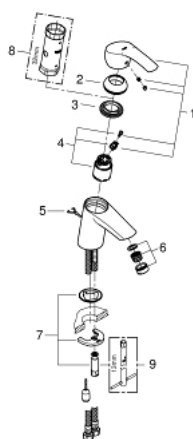

33 188 002 EUROSMA RT SINGLE-LEVER BASIN MIXER 1/2" S-SIZE

PRODUCT DESCRIPTION

- single hole installation
- metal lever
- **GROHE SilkMove** 35 mm ceramic cartridge
- adjustable flow rate limiter
- with temperature limiter
- **GROHE StarLight** chrome finish
- **GROHE EcoJoy** mousseur 5.7 l/min
- **GROHE QuickFix** rapid installation system
- retractable chain
- flexible connection hoses

33 188 002 **EUROSMART SINGLE-LEVER BASIN MIXER 1/2"**
S-SIZE

33 188 002 **EUROSMART SINGLE-LEVER BASIN MIXER 1/2"**
S-SIZE

SPARE PARTS

- 1: Lever (Order-nr. 46897000)
 - 2: Cap (Order-nr. 46492000)
 - 3: Screw coupling (Order-nr. 46460000)
 - 4: Cartridge (Order-nr. 46374000)
 - 5: Chain (Order-nr. 06815000)
 - 6: Mousseur (Order-nr. 48159000)
 - 7: Shank fastening assembly (Order-nr. 46671000)
 - 8: Socket spanner (Order-nr. 19332000)*
 - 9: Mounting wrench (Order-nr. 19017000)*
- * Optional accessories