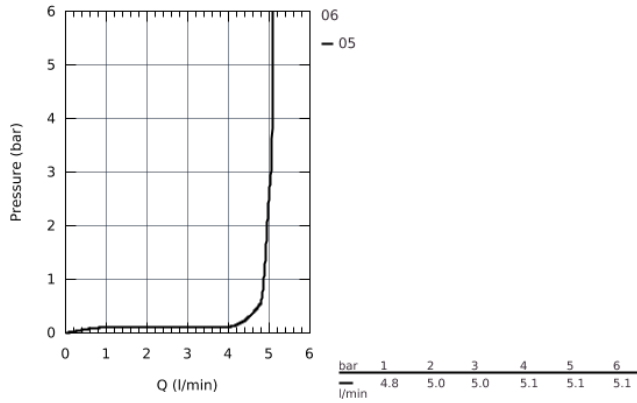

33 188 002 EUROSMA RT SINGLE-LEVER BASIN MIXER 1/2" S-SIZE

PRODUCT DESCRIPTION

- single hole installation
- metal lever
- **GROHE SilkMove** 35 mm ceramic cartridge
- adjustable flow rate limiter
- with temperature limiter
- **GROHE StarLight** chrome finish
- **GROHE EcoJoy** mousseur 5.7 l/min
- **GROHE QuickFix** rapid installation system
- retractable chain
- flexible connection hoses

33 188 002 **EUROSMART SINGLE-LEVER BASIN MIXER 1/2"**
S-SIZE

33 188 002 **EUROSMART SINGLE-LEVER BASIN MIXER 1/2"**
S-SIZE

SPARE PARTS

- 1: Lever (Order-nr. 46897000)
 - 2: Cap (Order-nr. 46492000)
 - 3: Screw coupling (Order-nr. 46460000)
 - 4: Cartridge (Order-nr. 46374000)
 - 5: Chain (Order-nr. 06815000)
 - 6: Mousseur (Order-nr. 48159000)
 - 7: Shank fastening assembly (Order-nr. 46671000)
 - 8: Socket spanner (Order-nr. 19332000)*
 - 9: Mounting wrench (Order-nr. 19017000)*
- * Optional accessories