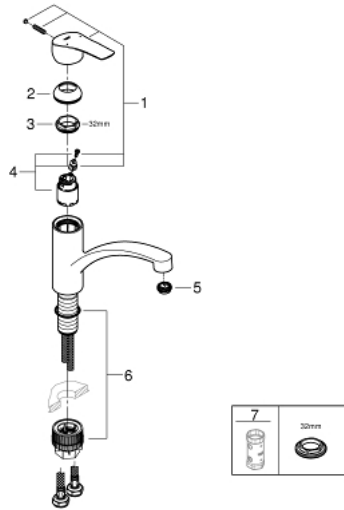

### 33 281 003 EUROSMART SINGLE-LEVER SINK MIXER 1/2"

#### PRODUCT DESCRIPTION

- low spout
- **GROHE StarLight** chrome finish
- **GROHE SilkMove** 35 mm ceramic cartridge
- adjustable flow rate limiter
- swivel cast spout
- swivel area 140°
- **GROHE Zero** isolated inner water ways - lead and nickel free within the faucet
- mousseur with coin slot for tool free replacement
- flexible connection hoses
- **GROHE FastFixation Plus** installation system

33 281 003 **EUROSMART SINGLE-LEVER SINK MIXER 1/2"**

**SPARE PARTS**

- 1: lever (Order-nr. 48530000)
  - 2: Cap (Order-nr. 46492000)
  - 3: Screw ring (Order-nr. 46815000)
  - 4: Cartridge (Order-nr. 46374000)
  - 5: Flow straightener (Order-nr. 48356000)
  - 6: Mounting set (Order-nr. 48477000)
  - 7: Socket Spanner (Order-nr. 19332000)\*
- \* Optional accessories