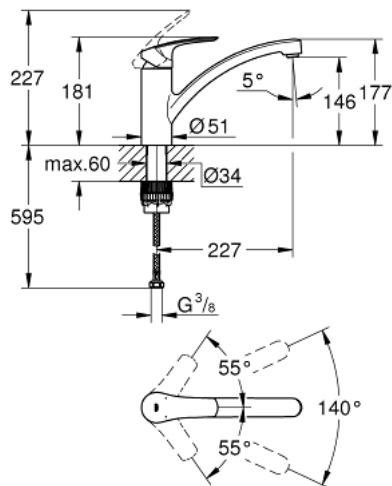

### 33 281 003 EUROSMART SINGLE-LEVER SINK MIXER 1/2"

#### PRODUCT DESCRIPTION

- low spout
- **GROHE StarLight** chrome finish
- **GROHE SilkMove** 35 mm ceramic cartridge
- adjustable flow rate limiter
- swivel cast spout
- swivel area 140°
- **GROHE Zero** isolated inner water ways - lead and nickel free within the faucet
- mousseur with coin slot for tool free replacement
- flexible connection hoses
- **GROHE FastFixation Plus** installation system

33 281 003 **EUROSMART SINGLE-LEVER SINK MIXER 1/2"**

**SPARE PARTS**

- 1: lever (Order-nr. 48530000)
  - 2: Cap (Order-nr. 46492000)
  - 3: Screw ring (Order-nr. 46815000)
  - 4: Cartridge (Order-nr. 46374000)
  - 5: Flow straightener (Order-nr. 48356000)
  - 6: Mounting set (Order-nr. 48477000)
  - 7: Socket Spanner (Order-nr. 19332000)\*
- \* Optional accessories