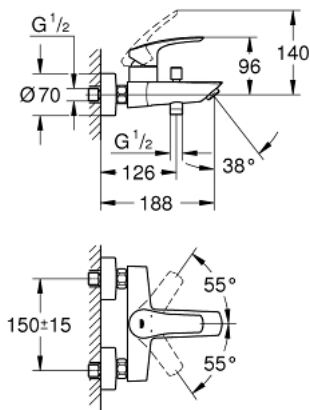

## 33 300 003 EUROSMART SINGLE-LEVER BATH MIXER 1/2"

### PRODUCT DESCRIPTION

- wall mounted
- **GROHE SilkMove** 35 mm ceramic cartridge
- adjustable flow rate limiter
- with temperature limiter
- **GROHE StarLight** chrome finish
- automatic diverter: bath/shower
- mousseur
- integrated non-return valve in shower outlet
- S-unions
- metal wall escutcheons
- protected against backflow

### SPARE PARTS

- 1: lever (Order-nr. 48550000)
  - 2: Cartridge (Order-nr. 46374000)
  - 3: Diverter knob (Order-nr. 64309000)
  - 4: Mousseur (Order-nr. 13941000)
  - 5: Diverter (Order-nr. 65655000)
  - 6: Non-return valve (Order-nr. 08565000)
  - 7: Screw connection 1/2" (Order-nr. 45044000)
  - 8: S-union (Order-nr. 12662000)
  - 9: Extension 3/4", 20 mm (Order-nr. 0713000M)\*
  - 10: Socket Spanner (Order-nr. 19332000)\*
  - 11: Special spanner (Order-nr. 19377000)\*
- \* Optional accessories