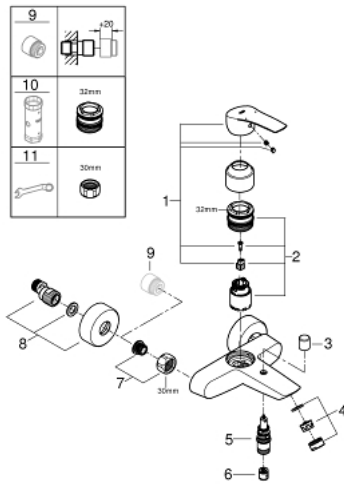

## 33 300 003 EUROSMART SINGLE-LEVER BATH MIXER 1/2"

### PRODUCT DESCRIPTION

- wall mounted
- **GROHE SilkMove** 35 mm ceramic cartridge
- adjustable flow rate limiter
- with temperature limiter
- **GROHE StarLight** chrome finish
- automatic diverter: bath/shower
- mousseur
- integrated non-return valve in shower outlet
- S-unions
- metal wall escutcheons
- protected against backflow

### SPARE PARTS

- 1: lever (Order-nr. 48550000)
  - 2: Cartridge (Order-nr. 46374000)
  - 3: Diverter knob (Order-nr. 64309000)
  - 4: Mousseur (Order-nr. 13941000)
  - 5: Diverter (Order-nr. 65655000)
  - 6: Non-return valve (Order-nr. 08565000)
  - 7: Screw connection 1/2" (Order-nr. 45044000)
  - 8: S-union (Order-nr. 12662000)
  - 9: Extension 3/4", 20 mm (Order-nr. 0713000M)\*
  - 10: Socket Spanner (Order-nr. 19332000)\*
  - 11: Special spanner (Order-nr. 19377000)\*
- \* Optional accessories