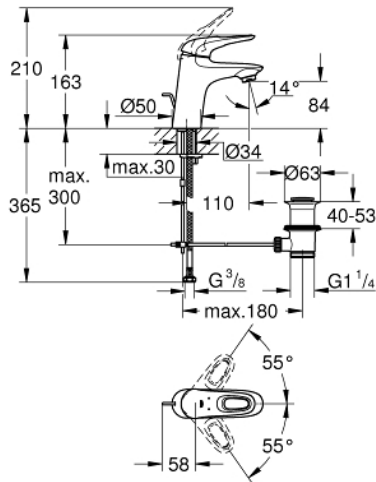

33 558 LS3 EUROSTYLE SINGLE-LEVER BASIN MIXER 1/2" S-SIZE

PRODUCT DESCRIPTION

- single hole installation
- loop metal lever
- **GROHE SilkMove** 35 mm ceramic cartridge
- adjustable flow rate limiter
- with temperature limiter
- **GROHE StarLight** chrome finish
- **GROHE EcoJoy** mousseur 5.7 l/min
- **GROHE QuickFix** rapid installation system
- pop-up waste set 1 1/4"
- flexible connection hoses

33 558 LS3 EUROSTYLE SINGLE-LEVER BASIN MIXER 1/2" S-SIZE

SPARE PARTS

- 1: Lever (Order-nr. 46938LS0)
 - 2: Cap (Order-nr. 46492000)
 - 3: Screw coupling (Order-nr. 46460000)
 - 4: Cartridge (Order-nr. 46374000)
 - 5: Pop-up rod (Order-nr. 46739000)
 - 6: Mousseur (Order-nr. 48159000)
 - 7: Shank fastening assembly (Order-nr. 46671000)
 - 8: Waste set 1 1/4" (Order-nr. 28910000)
 - 8.1: Plug for waste set 1 1/4" (Order-nr. 07182000)
 - 8.2: Eccentric rod (Order-nr. 07052000)
 - 9: Ball rod (Order-nr. 07341000)*
 - 10: Socket spanner (Order-nr. 19332000)*
 - 11: Mounting wrench (Order-nr. 19017000)*
- * Optional accessories