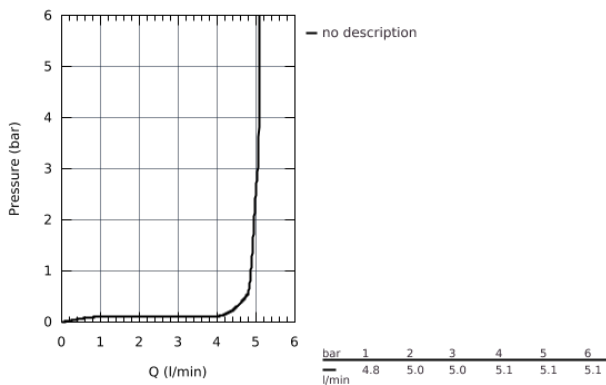

33 558 LS3 EUROSTYLE SINGLE-LEVER BASIN MIXER 1/2" S-SIZE

PRODUCT DESCRIPTION

- single hole installation
- loop metal lever
- **GROHE SilkMove** 35 mm ceramic cartridge
- adjustable flow rate limiter
- with temperature limiter
- **GROHE StarLight** chrome finish
- **GROHE EcoJoy** mousseur 5.7 l/min
- **GROHE QuickFix** rapid installation system
- pop-up waste set 1 1/4"
- flexible connection hoses

33 558 LS3 EUROSTYLE SINGLE-LEVER BASIN MIXER 1/2" S-SIZE

SPARE PARTS

- 1: Lever (Order-nr. 46938LS0)
 - 2: Cap (Order-nr. 46492000)
 - 3: Screw coupling (Order-nr. 46460000)
 - 4: Cartridge (Order-nr. 46374000)
 - 5: Pop-up rod (Order-nr. 46739000)
 - 6: Mousseur (Order-nr. 48159000)
 - 7: Shank fastening assembly (Order-nr. 46671000)
 - 8: Waste set 1 1/4" (Order-nr. 28910000)
 - 8.1: Plug for waste set 1 1/4" (Order-nr. 07182000)
 - 8.2: Eccentric rod (Order-nr. 07052000)
 - 9: Ball rod (Order-nr. 07341000)*
 - 10: Socket spanner (Order-nr. 19332000)*
 - 11: Mounting wrench (Order-nr. 19017000)*
- * Optional accessories