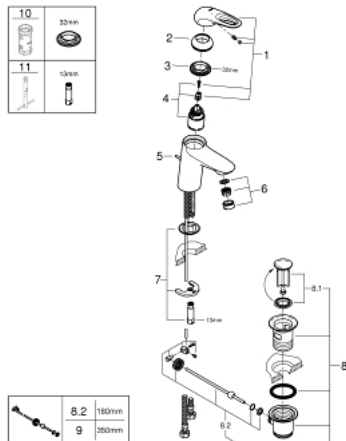

33 558 LS3 EUROSTYLE SINGLE-LEVER BASIN MIXER 1/2" S-SIZE

PRODUCT DESCRIPTION

- single hole installation
- loop metal lever
- **GROHE SilkMove** 35 mm ceramic cartridge
- adjustable flow rate limiter
- with temperature limiter
- **GROHE StarLight** chrome finish
- **GROHE EcoJoy** mousseur 5.7 l/min
- **GROHE QuickFix** rapid installation system
- pop-up waste set 1 1/4"
- flexible connection hoses

33 558 LS3 EUROSTYLE SINGLE-LEVER BASIN MIXER 1/2" S-SIZE

SPARE PARTS

- 1: Lever (Order-nr. 46938LS0)
 - 2: Cap (Order-nr. 46492000)
 - 3: Screw coupling (Order-nr. 46460000)
 - 4: Cartridge (Order-nr. 46374000)
 - 5: Pop-up rod (Order-nr. 46739000)
 - 6: Mousseur (Order-nr. 48159000)
 - 7: Shank fastening assembly (Order-nr. 46671000)
 - 8: Waste set 1 1/4" (Order-nr. 28910000)
 - 8.1: Plug for waste set 1 1/4" (Order-nr. 07182000)
 - 8.2: Eccentric rod (Order-nr. 07052000)
 - 9: Ball rod (Order-nr. 07341000)*
 - 10: Socket spanner (Order-nr. 19332000)*
 - 11: Mounting wrench (Order-nr. 19017000)*
- * Optional accessories