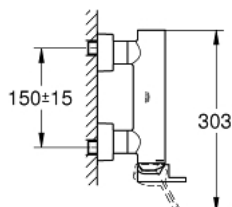

## 33 577 003 GROHE PLUS SINGLE-LEVER SHOWER MIXER 1/2"

### TOOTE KIRJELDUS

- Värvus: chrome
- wall mounted
- metal lever
- GROHE SilkMove 35 mm ceramic cartridge
- with temperature limiter
- GROHE Long-Life Shine durable sparkling sheen
- shower outlet 1/2"
- integrated non-return valve
- covered S-unions
- protected against backflow
- min. recommended pressure 1.0 bar

## 33 577 003 GROHE PLUS SINGLE-LEVER SHOWER MIXER 1/2"

**VARUOSAD**, august 2018 – nüüd

- 1: Lever (Tellimuse number 48450000)
- 2: Cartridge (Tellimuse number 46374000)
- 3: Non-return valve (Tellimuse number 08565000)
- 4: Screw connection 1/2" (Tellimuse number 45044000)
- 5: S-union (Tellimuse number 48453000)
- 6: Extension set, 30 mm (Tellimuse number 46238000)\*
- 7: Socket spanner (Tellimuse number 19332000)\*
- 8: Special spanner (Tellimuse number 19377000)\*