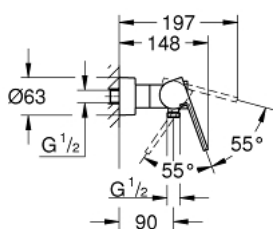

## 33 577 003 GROHE PLUS SINGLE-LEVER SHOWER MIXER 1/2"

### TOOTE KIRJELDUS

- Värvus: chrome
- wall mounted
- metal lever
- GROHE SilkMove 35 mm ceramic cartridge
- with temperature limiter
- GROHE Long-Life Shine durable sparkling sheen
- shower outlet 1/2"
- integrated non-return valve
- covered S-unions
- protected against backflow
- min. recommended pressure 1.0 bar

## 33 577 003 GROHE PLUS SINGLE-LEVER SHOWER MIXER 1/2"

**VARUOSAD**, august 2018 – nüüd

- 1: Lever (Tellimuse number 48450000)
- 2: Cartridge (Tellimuse number 46374000)
- 3: Non-return valve (Tellimuse number 08565000)
- 4: Screw connection 1/2" (Tellimuse number 45044000)
- 5: S-union (Tellimuse number 48453000)
- 6: Extension set, 30 mm (Tellimuse number 46238000)\*
- 7: Socket spanner (Tellimuse number 19332000)\*
- 8: Special spanner (Tellimuse number 19377000)\*