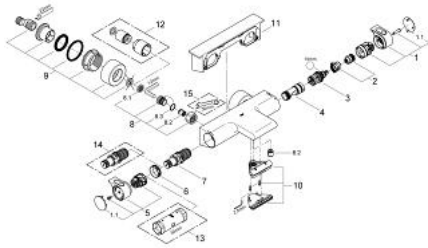

34 464 001 **GROHTHERM 2000 NEW THERMOSTATIC BATH MIXER 1/2"**

34 464 001 GROHTHERM 2000 NEW THERMOSTATIC BATH MIXER 1/2"

SPARE PARTS

- 1: Shut-off handle (Order-nr. 47923000)
- 1.1: Cover cap (Order-nr. 4788300M)
- 2: Stop (Order-nr. 47925000)
- 3: Aquadimmer (Order-nr. 12433000)
- 4: Water flow (Order-nr. 47751000)
- 5: Temperature control handle (Order-nr. 47917000)
- 5.1: Cover cap (Order-nr. 4788300M)
- 6: Fitting ring (Order-nr. 47743000)
- 7: Thermostatic compact cartridge 1/2" (Order-nr. 47439000)
- 8: Non-return valve (Order-nr. 47189000)
- 8.1: Dirt strainer (Order-nr. 0726400M)
- 8.2: Non-return valve (Order-nr. 08565000)
- 8.3: O-ring $\varnothing 17 \times \varnothing 2$ (Order-nr. 0305500M)
- 9: S-union (Order-nr. 12693000)
- 10: Water flow (Order-nr. 47924000)
- 11: GROHE EasyReach shower tray (Order-nr. 18608001)
- 12: Extension set, 30 mm (Order-nr. 46238000)*
- 13: Socket spanner (Order-nr. 19332000)*
- 14: Thermo-element 1/2" for changed waterways (Order-nr. 47175000)*
- 15: Special spanner (Order-nr. 19377000)*