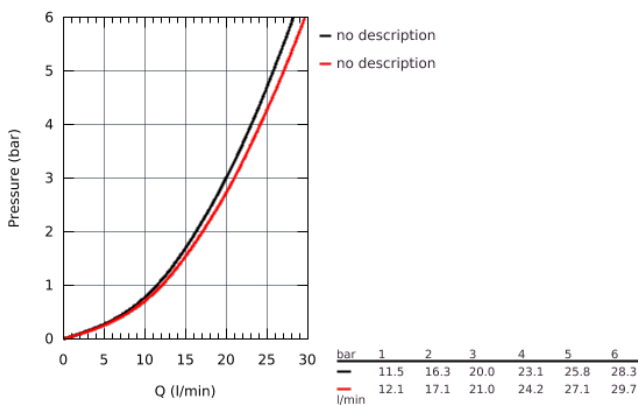

34 464 001 GROHTHERM 2000 NEW THERMOSTATIC BATH MIXER 1/2"

PRODUCT DESCRIPTION

- wall mounted
- **100% GROHE CoolTouch** consisting of safety housing + S-unions with CoolTouch escutcheons
- **GROHE StarLight** chrome finish
- GROHE Aqua Paddle ergonomically shaped handles
- **GROHE SafeStop** at 38°C
- **GROHE SafeStop Plus** optional temperature limiter at 43°C included
- **GROHE TurboStat** compact cartridge with wax thermoelement
- integrated mixed water shut off
- **GROHE AquaDimmer Eco** with multiple function:
 - integrated **GROHE EcoButton** (economy button with economy stop for shower)
- - flow control
- - diverter: bath/shower
- shower bottom outlet 1/2"
- GROHE XL Waterfall
- flow straightener
- built-in non return valves
- dirt strainers
- protected against backflow
- covered S-unions, CoolTouch escutcheons with wall sealing
- GROHE EasyReach shower tray
- removable for easy cleaning
- **GROHE EcoJoy** technology for less water and perfect flow