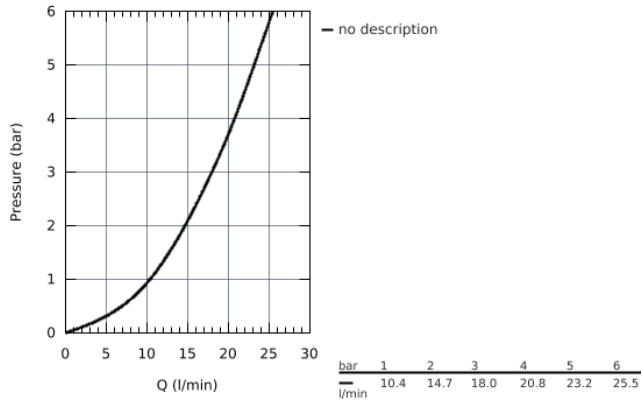

34 464 001 **GROHTHERM 2000 NEW THERMOSTATIC BATH MIXER 1/2"**