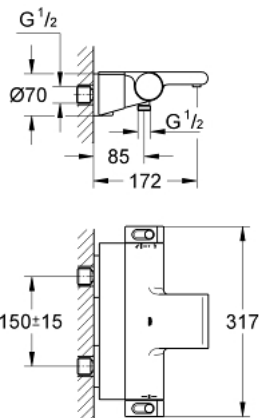

34 464 001 GROHTHERM 2000 NEW THERMOSTATIC BATH MIXER 1/2"

PRODUCT DESCRIPTION

- wall mounted
- **100% GROHE CoolTouch** consisting of safety housing + S-unions with CoolTouch escutcheons
- **GROHE StarLight** chrome finish
- GROHE Aqua Paddle ergonomically shaped handles
- **GROHE SafeStop** at 38°C
- **GROHE SafeStop Plus** optional temperature limiter at 43°C included
- **GROHE TurboStat** compact cartridge with wax thermoelement
- integrated mixed water shut off
- **GROHE AquaDimmer Eco** with multiple function:
  - integrated **GROHE EcoButton** (economy button with economy stop for shower)
- - flow control
- - diverter: bath/shower
- shower bottom outlet 1/2"
- GROHE XL Waterfall
- flow straightener
- built-in non return valves
- dirt strainers
- protected against backflow
- covered S-unions, CoolTouch escutcheons with wall sealing
- GROHE EasyReach shower tray
- removable for easy cleaning
- **GROHE EcoJoy** technology for less water and perfect flow