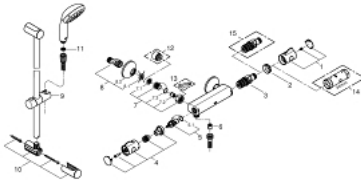

34 565 001 GROHTHERM 800 THERMOSTATIC SHOWER MIXER 1/2" WITH SHOWER SET

PRODUCT DESCRIPTION

- consisting of:
- Grotherm 800 thermostatic shower mixer 1/2"
- (34 558 000)
- Tempesta shower rail set II, 600 mm (27 598)
- min. recommended pressure 1.0 bar

34 565 001 GROHTHERM 800 THERMOSTATIC SHOWER MIXER 1/2" WITH SHOWER SET

SPARE PARTS

- 1: Temperature control handle (Order-nr. 47981000)
- 2: Fitting ring (Order-nr. 47743000)
- 3: Thermostatic compact cartridge 1/2" (Order-nr. 47439000)
- 4: Shut-off handle (Order-nr. 47980000)
- 5: Ceramic headpart 1/2" (Order-nr. 45346000)
- 5.1: O-ring $\varnothing 18.2 \times \varnothing 1.7$ (Order-nr. 0392400M)
- 6: Non-return valve (Order-nr. 08565000)
- 7: Non-return valve (Order-nr. 47189000)
- 7.1: Dirt strainer (Order-nr. 0726400M)
- 7.2: Non-return valve (Order-nr. 08565000)
- 7.3: O-ring $\varnothing 17 \times \varnothing 2$ (Order-nr. 0305500M)
- 8: S-union (Order-nr. 12075000)
- 8.1: Seal (Order-nr. 0138600M)
- 8.2: Escutcheon (Order-nr. 0221000M)
- 9: Glide element (Order-nr. 48099000)
- 10: Shower rail holder (Order-nr. 48098000)
- 11: Dirt strainer (Order-nr. 0700200M)
- 12: Extension 3/4", 20 mm (Order-nr. 0713000M)*
- 13: Special spanner (Order-nr. 19377000)*
- 14: Socket spanner (Order-nr. 19332000)*
- 15: GROHE TurboStat cartridge 1/2" (Order-nr. 47175000)*