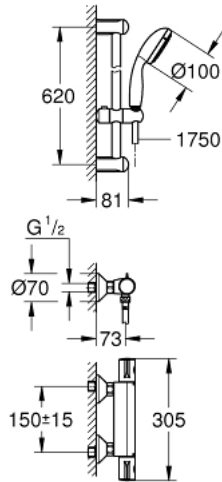

34 565 001 GROHTHERM 800 THERMOSTATIC SHOWER MIXER 1/2" WITH SHOWER SET

PRODUCT DESCRIPTION

- consisting of:
- Grotherm 800 thermostatic shower mixer 1/2"
- (34 558 000)
- Tempesta shower rail set II, 600 mm (27 598)
- min. recommended pressure 1.0 bar

34 565 001 GROHTHERM 800 THERMOSTATIC SHOWER MIXER 1/2" WITH SHOWER SET

SPARE PARTS

- 1: Temperature control handle (Order-nr. 47981000)
- 2: Fitting ring (Order-nr. 47743000)
- 3: Thermostatic compact cartridge 1/2" (Order-nr. 47439000)
- 4: Shut-off handle (Order-nr. 47980000)
- 5: Ceramic headpart 1/2" (Order-nr. 45346000)
- 5.1: O-ring $\varnothing 18.2 \times \varnothing 1.7$ (Order-nr. 0392400M)
- 6: Non-return valve (Order-nr. 08565000)
- 7: Non-return valve (Order-nr. 47189000)
- 7.1: Dirt strainer (Order-nr. 0726400M)
- 7.2: Non-return valve (Order-nr. 08565000)
- 7.3: O-ring $\varnothing 17 \times \varnothing 2$ (Order-nr. 0305500M)
- 8: S-union (Order-nr. 12075000)
- 8.1: Seal (Order-nr. 0138600M)
- 8.2: Escutcheon (Order-nr. 0221000M)
- 9: Glide element (Order-nr. 48099000)
- 10: Shower rail holder (Order-nr. 48098000)
- 11: Dirt strainer (Order-nr. 0700200M)
- 12: Extension 3/4", 20 mm (Order-nr. 0713000M)*
- 13: Special spanner (Order-nr. 19377000)*
- 14: Socket spanner (Order-nr. 19332000)*
- 15: GROHE TurboStat cartridge 1/2" (Order-nr. 47175000)*