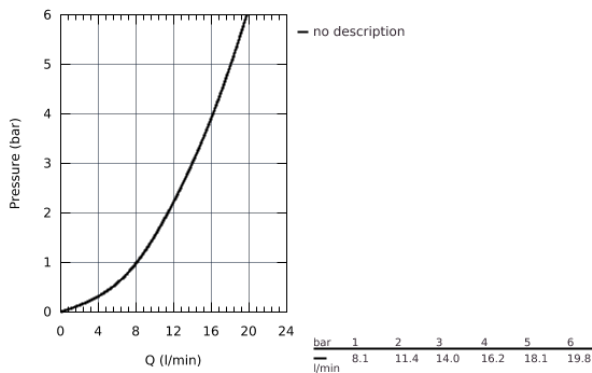

34 705 000 PERFECT SHOWER SET WITH RAINSHOWER SMARTACTIVE 310

PRODUCT DESCRIPTION

- consisting of:
- concealed thermostat with 3 valves
- Grohtherm SmartControl set for final installation
- (29 121 000)
- GROHE Rapido SmartBox 35 600
- Rainshower 310 head shower set (26 475) including head shower with 2 sprays, horizontal shower arm 400 mm and head shower rough-in (26 483 000)
- Euphoria Cosmopolitan Stick handshower (27 367)
- Rainshower wall holder (27 074 000)
- Rainshower wall union 1/2" (27 057 000)
- Silverflex shower hose 1.500 mm (28 364)

34 705 000 **PERFECT SHOWER SET WITH RAINSHOWER SMARTACTIVE 310**