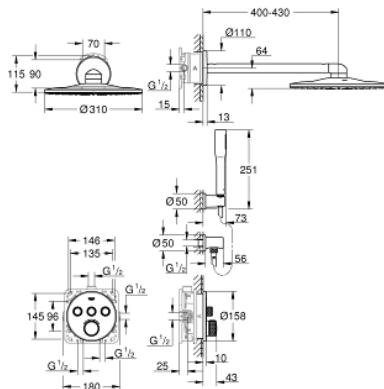

34 705 000 PERFECT SHOWER SET WITH RAINSHOWER SMARTACTIVE 310

PRODUCT DESCRIPTION

- consisting of:
- concealed thermostat with 3 valves
- Grohtherm SmartControl set for final installation
- (29 121 000)
- GROHE Rapido SmartBox 35 600
- Rainshower 310 head shower set (26 475) including head shower with 2 sprays, horizontal shower arm 400 mm and head shower rough-in (26 483 000)
- Euphoria Cosmopolitan Stick handshower (27 367)
- Rainshower wall holder (27 074 000)
- Rainshower wall union 1/2" (27 057 000)
- Silverflex shower hose 1.500 mm (28 364)