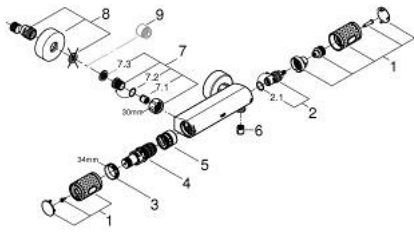

34 827 000 GROHTHERM 1000 PERFORMANCE THERMOSTATIC SHOWER MIXER 1/2"

TOOTE KIRJELDUS

- Värvus: chrome
- wall mounted
- GROHE CoolTouch safety housing
- GROHE Long-Life finish
- GROHE SafeStop at 38°C
- GROHE SafeStop Plus optional temperature limiter at 43°C included
- GROHE TurboStat compact cartridge with wax thermoelement
- GROHE ProGrip with knurl structure
- integrated mixed water shut off
- volume handle with GROHE EcoButton (economy button with individually adjustable economy stop)
- ceramic headpart 1/2", 180°
- shower bottom outlet 1/2"
- built-in non return valves
- dirt strainers
- protected against backflow
- S-unions
- metal escutcheon
- GROHE Water Saving - Less water, perfect flow
- professional edition

34 827 000 GROHTHERM 1000 PERFORMANCE THERMOSTATIC SHOWER MIXER 1/2"

VARUOSAD, august 2020 – nüüd

- 1: Shut-off handle (Tellimuse number 49160000)
- 2: Ceramic headpart, 1/2" (Tellimuse number 45346000)
- 2.1: O-ring Ø 18.2 x Ø 1.7 (Tellimuse number 0392400M)
- 3: Fitting ring (Tellimuse number 47743000)
- 4: Thermostatic compact cartridge 1/2" (Tellimuse number 47439000)
- 5: Race (Tellimuse number 47975000)
- 6: Non-return valve (Tellimuse number 08565000)
- 7: Non-return valve (Tellimuse number 47189000)
- 7.1: Dirt strainer (Tellimuse number 0726400M)
- 7.2: Non-return valve (Tellimuse number 08565000)
- 7.3: O-ring ø 17 x ø 2 (Tellimuse number 0305500M)
- 8: S-union (Tellimuse number 12662000)
- 9: Extension 3/4", 20 mm (Tellimuse number 0713000M)*
- 10: Special spanner (Tellimuse number 19377000)*
- 11: Socket spanner (Tellimuse number 19332000)*
- 12: GROHE TurboStat cartridge 1/2" (Tellimuse number 47175000)*