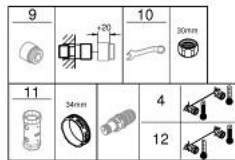

34 827 000 GROHTHERM 1000 PERFORMANCE THERMOSTATIC SHOWER MIXER 1/2"

TOOTE KIRJELDUS

- Värvus: chrome
- wall mounted
- GROHE CoolTouch safety housing
- GROHE Long-Life finish
- GROHE SafeStop at 38°C
- GROHE SafeStop Plus optional temperature limiter at 43°C included
- GROHE TurboStat compact cartridge with wax thermoelement
- GROHE ProGrip with knurl structure
- integrated mixed water shut off
- volume handle with GROHE EcoButton (economy button with individually adjustable economy stop)
- ceramic headpart 1/2", 180°
- shower bottom outlet 1/2"
- built-in non return valves
- dirt strainers
- protected against backflow
- S-unions
- metal escutcheon
- GROHE Water Saving - Less water, perfect flow
- professional edition

34 827 000 GROHTHERM 1000 PERFORMANCE THERMOSTATIC SHOWER MIXER 1/2"

VARUOSAD, august 2020 – nüüd

- 1: Shut-off handle (Tellimuse number 49160000)
- 2: Ceramic headpart, 1/2" (Tellimuse number 45346000)
- 2.1: O-ring Ø 18.2 x Ø 1.7 (Tellimuse number 0392400M)
- 3: Fitting ring (Tellimuse number 47743000)
- 4: Thermostatic compact cartridge 1/2" (Tellimuse number 47439000)
- 5: Race (Tellimuse number 47975000)
- 6: Non-return valve (Tellimuse number 08565000)
- 7: Non-return valve (Tellimuse number 47189000)
- 7.1: Dirt strainer (Tellimuse number 0726400M)
- 7.2: Non-return valve (Tellimuse number 08565000)
- 7.3: O-ring ø 17 x ø 2 (Tellimuse number 0305500M)
- 8: S-union (Tellimuse number 12662000)
- 9: Extension 3/4", 20 mm (Tellimuse number 0713000M)*
- 10: Special spanner (Tellimuse number 19377000)*
- 11: Socket spanner (Tellimuse number 19332000)*
- 12: GROHE TurboStat cartridge 1/2" (Tellimuse number 47175000)*