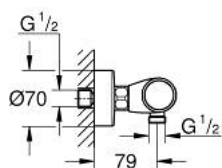

34 827 000 GROHTHERM 1000 PERFORMANCE THERMOSTATIC SHOWER MIXER 1/2"

TOOTE KIRJELDUS

- Värvus: chrome
- wall mounted
- GROHE CoolTouch safety housing
- GROHE Long-Life finish
- GROHE SafeStop at 38°C
- GROHE SafeStop Plus optional temperature limiter at 43°C included
- GROHE TurboStat compact cartridge with wax thermoelement
- GROHE ProGrip with knurl structure
- integrated mixed water shut off
- volume handle with GROHE EcoButton (economy button with individually adjustable economy stop)
- ceramic headpart 1/2", 180°
- shower bottom outlet 1/2"
- built-in non return valves
- dirt strainers
- protected against backflow
- S-unions
- metal escutcheon
- GROHE Water Saving - Less water, perfect flow
- professional edition

34 827 000 GROHTHERM 1000 PERFORMANCE THERMOSTATIC SHOWER MIXER 1/2"

VARUOSAD, august 2020 – nüüd

- 1: Shut-off handle (Tellimuse number 49160000)
- 2: Ceramic headpart, 1/2" (Tellimuse number 45346000)
- 2.1: O-ring Ø 18.2 x Ø 1.7 (Tellimuse number 0392400M)
- 3: Fitting ring (Tellimuse number 47743000)
- 4: Thermostatic compact cartridge 1/2" (Tellimuse number 47439000)
- 5: Race (Tellimuse number 47975000)
- 6: Non-return valve (Tellimuse number 08565000)
- 7: Non-return valve (Tellimuse number 47189000)
- 7.1: Dirt strainer (Tellimuse number 0726400M)
- 7.2: Non-return valve (Tellimuse number 08565000)
- 7.3: O-ring ø 17 x ø 2 (Tellimuse number 0305500M)
- 8: S-union (Tellimuse number 12662000)
- 9: Extension 3/4", 20 mm (Tellimuse number 0713000M)*
- 10: Special spanner (Tellimuse number 19377000)*
- 11: Socket spanner (Tellimuse number 19332000)*
- 12: GROHE TurboStat cartridge 1/2" (Tellimuse number 47175000)*