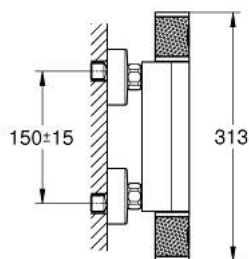

34 827 000 GROHTHERM 1000 PERFORMANCE THERMOSTATIC SHOWER MIXER 1/2"

TOOTE KIRJELDUS

- Värvus: chrome
- wall mounted
- GROHE CoolTouch safety housing
- GROHE Long-Life finish
- GROHE SafeStop at 38°C
- GROHE SafeStop Plus optional temperature limiter at 43°C included
- GROHE TurboStat compact cartridge with wax thermoelement
- GROHE ProGrip with knurl structure
- integrated mixed water shut off
- volume handle with GROHE EcoButton (economy button with individually adjustable economy stop)
- ceramic headpart 1/2", 180°
- shower bottom outlet 1/2"
- built-in non return valves
- dirt strainers
- protected against backflow
- S-unions
- metal escutcheon
- GROHE Water Saving - Less water, perfect flow
- professional edition

34 827 000 GROHTHERM 1000 PERFORMANCE THERMOSTATIC SHOWER MIXER 1/2"

VARUOSAD, august 2020 – nüüd

- 1: Shut-off handle (Tellimuse number 49160000)
- 2: Ceramic headpart, 1/2" (Tellimuse number 45346000)
- 2.1: O-ring Ø 18.2 x Ø 1.7 (Tellimuse number 0392400M)
- 3: Fitting ring (Tellimuse number 47743000)
- 4: Thermostatic compact cartridge 1/2" (Tellimuse number 47439000)
- 5: Race (Tellimuse number 47975000)
- 6: Non-return valve (Tellimuse number 08565000)
- 7: Non-return valve (Tellimuse number 47189000)
- 7.1: Dirt strainer (Tellimuse number 0726400M)
- 7.2: Non-return valve (Tellimuse number 08565000)
- 7.3: O-ring ø 17 x ø 2 (Tellimuse number 0305500M)
- 8: S-union (Tellimuse number 12662000)
- 9: Extension 3/4", 20 mm (Tellimuse number 0713000M)*
- 10: Special spanner (Tellimuse number 19377000)*
- 11: Socket spanner (Tellimuse number 19332000)*
- 12: GROHE TurboStat cartridge 1/2" (Tellimuse number 47175000)*