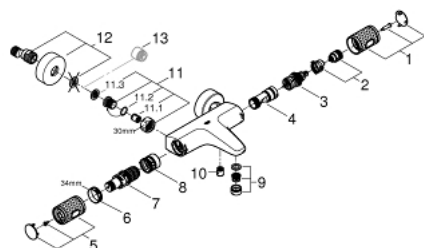

34 830 000 **GROHTHERM 1000 PERFORMANCE THERMOSTATIC BATH MIXER 1/2"**

TOOTE KIRJELDUS

- Värvus: chrome
- wall mounted
- GROHE CoolTouch safety housing
- GROHE Long-Life finish
- GROHE SafeStop at 38°C
- GROHE SafeStop Plus optional temperature limiter at 43°C included
- GROHE TurboStat compact cartridge with wax thermoelement
- GROHE ProGrip with knurl structure
- integrated mixed water shut off
- GROHE AquaDimmer Eco with multiple function:
 - integrated GROHE EcoButton (economy button with economy stop for shower)
 - flow control
 - diverter: bath/shower
- shower bottom outlet 1/2"
- mousseur
- built-in non return valves
- dirt strainers
- protected against backflow
- S-unions
- metal escutcheon
- GROHE Water Saving - Less water, perfect flow
- professional edition

34 830 000 GROHTHERM 1000 PERFORMANCE THERMOSTATIC BATH MIXER 1/2"

VARUOSAD, august 2020 – nüüd

- 1: Shut-off handle (Tellimuse number 49162000)
- 2: Stop (Tellimuse number 47977000)
- 3: Aquadimmer (Tellimuse number 12433000)
- 4: Water flow (Tellimuse number 47751000)
- 5: Shut-off handle (Tellimuse number 49160000)
- 6: Fitting ring (Tellimuse number 47743000)
- 7: Thermostatic compact cartridge 1/2" (Tellimuse number 47439000)
- 8: Race (Tellimuse number 47975000)
- 9: Mousseur (Tellimuse number 13952000)
- 10: Non-return valve (Tellimuse number 08565000)
- 11: Non-return valve (Tellimuse number 47189000)
- 11.1: Dirt strainer (Tellimuse number 0726400M)
- 11.2: Non-return valve (Tellimuse number 08565000)
- 11.3: O-ring $\varnothing 17 \times \varnothing 2$ (Tellimuse number 0305500M)
- 12: S-union (Tellimuse number 12662000)
- 13: Extension 3/4", 20 mm (Tellimuse number 0713000M)*
- 14: Special spanner (Tellimuse number 19377000)*
- 15: Socket spanner (Tellimuse number 19332000)*
- 16: GROHE TurboStat cartridge 1/2" (Tellimuse number 47175000)*