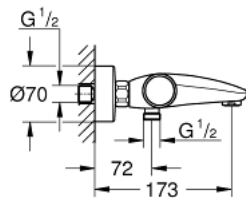

34 830 000 **GROHTHERM 1000 PERFORMANCE THERMOSTATIC BATH MIXER 1/2"**

TOOTE KIRJELDUS

- Värvus: chrome
- wall mounted
- GROHE CoolTouch safety housing
- GROHE Long-Life finish
- GROHE SafeStop at 38°C
- GROHE SafeStop Plus optional temperature limiter at 43°C included
- GROHE TurboStat compact cartridge with wax thermoelement
- GROHE ProGrip with knurl structure
- integrated mixed water shut off
- GROHE AquaDimmer Eco with multiple function:
 - integrated GROHE EcoButton (economy button with economy stop for shower)
 - flow control
 - diverter: bath/shower
- shower bottom outlet 1/2"
- mousseur
- built-in non return valves
- dirt strainers
- protected against backflow
- S-unions
- metal escutcheon
- GROHE Water Saving - Less water, perfect flow
- professional edition

34 830 000 GROHTHERM 1000 PERFORMANCE THERMOSTATIC BATH MIXER 1/2"

VARUOSAD, august 2020 – nüüd

- 1: Shut-off handle (Tellimuse number 49162000)
- 2: Stop (Tellimuse number 47977000)
- 3: Aquadimmer (Tellimuse number 12433000)
- 4: Water flow (Tellimuse number 47751000)
- 5: Shut-off handle (Tellimuse number 49160000)
- 6: Fitting ring (Tellimuse number 47743000)
- 7: Thermostatic compact cartridge 1/2" (Tellimuse number 47439000)
- 8: Race (Tellimuse number 47975000)
- 9: Mousseur (Tellimuse number 13952000)
- 10: Non-return valve (Tellimuse number 08565000)
- 11: Non-return valve (Tellimuse number 47189000)
- 11.1: Dirt strainer (Tellimuse number 0726400M)
- 11.2: Non-return valve (Tellimuse number 08565000)
- 11.3: O-ring $\varnothing 17 \times \varnothing 2$ (Tellimuse number 0305500M)
- 12: S-union (Tellimuse number 12662000)
- 13: Extension 3/4", 20 mm (Tellimuse number 0713000M)*
- 14: Special spanner (Tellimuse number 19377000)*
- 15: Socket spanner (Tellimuse number 19332000)*
- 16: GROHE TurboStat cartridge 1/2" (Tellimuse number 47175000)*