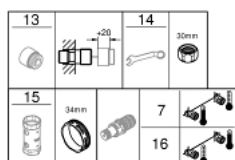

34 830 000 **GROHTHERM 1000 PERFORMANCE THERMOSTATIC BATH MIXER 1/2"**

TOOTE KIRJELDUS

- Värvus: chrome
- wall mounted
- GROHE CoolTouch safety housing
- GROHE Long-Life finish
- GROHE SafeStop at 38°C
- GROHE SafeStop Plus optional temperature limiter at 43°C included
- GROHE TurboStat compact cartridge with wax thermoelement
- GROHE ProGrip with knurl structure
- integrated mixed water shut off
- GROHE AquaDimmer Eco with multiple function:
 - integrated GROHE EcoButton (economy button with economy stop for shower)
 - flow control
 - diverter: bath/shower
- shower bottom outlet 1/2"
- mousseur
- built-in non return valves
- dirt strainers
- protected against backflow
- S-unions
- metal escutcheon
- GROHE Water Saving - Less water, perfect flow
- professional edition

34 830 000 GROHTHERM 1000 PERFORMANCE THERMOSTATIC BATH MIXER 1/2"

VARUOSAD, august 2020 – nüüd

- 1: Shut-off handle (Tellimuse number 49162000)
- 2: Stop (Tellimuse number 47977000)
- 3: Aquadimmer (Tellimuse number 12433000)
- 4: Water flow (Tellimuse number 47751000)
- 5: Shut-off handle (Tellimuse number 49160000)
- 6: Fitting ring (Tellimuse number 47743000)
- 7: Thermostatic compact cartridge 1/2" (Tellimuse number 47439000)
- 8: Race (Tellimuse number 47975000)
- 9: Mousseur (Tellimuse number 13952000)
- 10: Non-return valve (Tellimuse number 08565000)
- 11: Non-return valve (Tellimuse number 47189000)
- 11.1: Dirt strainer (Tellimuse number 0726400M)
- 11.2: Non-return valve (Tellimuse number 08565000)
- 11.3: O-ring $\varnothing 17 \times \varnothing 2$ (Tellimuse number 0305500M)
- 12: S-union (Tellimuse number 12662000)
- 13: Extension 3/4", 20 mm (Tellimuse number 0713000M)*
- 14: Special spanner (Tellimuse number 19377000)*
- 15: Socket spanner (Tellimuse number 19332000)*
- 16: GROHE TurboStat cartridge 1/2" (Tellimuse number 47175000)*