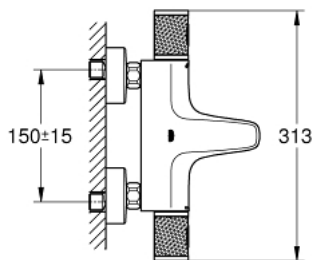

34 830 000 **GROHTHERM 1000 PERFORMANCE THERMOSTATIC BATH MIXER 1/2"**

TOOTE KIRJELDUS

- Värvus: chrome
- wall mounted
- GROHE CoolTouch safety housing
- GROHE Long-Life finish
- GROHE SafeStop at 38°C
- GROHE SafeStop Plus optional temperature limiter at 43°C included
- GROHE TurboStat compact cartridge with wax thermoelement
- GROHE ProGrip with knurl structure
- integrated mixed water shut off
- GROHE AquaDimmer Eco with multiple function:
 - integrated GROHE EcoButton (economy button with economy stop for shower)
 - flow control
 - diverter: bath/shower
- shower bottom outlet 1/2"
- mousseur
- built-in non return valves
- dirt strainers
- protected against backflow
- S-unions
- metal escutcheon
- GROHE Water Saving - Less water, perfect flow
- professional edition

34 830 000 GROHTHERM 1000 PERFORMANCE THERMOSTATIC BATH MIXER 1/2"

VARUOSAD, august 2020 – nüüd

- 1: Shut-off handle (Tellimuse number 49162000)
- 2: Stop (Tellimuse number 47977000)
- 3: Aquadimmer (Tellimuse number 12433000)
- 4: Water flow (Tellimuse number 47751000)
- 5: Shut-off handle (Tellimuse number 49160000)
- 6: Fitting ring (Tellimuse number 47743000)
- 7: Thermostatic compact cartridge 1/2" (Tellimuse number 47439000)
- 8: Race (Tellimuse number 47975000)
- 9: Mousseur (Tellimuse number 13952000)
- 10: Non-return valve (Tellimuse number 08565000)
- 11: Non-return valve (Tellimuse number 47189000)
- 11.1: Dirt strainer (Tellimuse number 0726400M)
- 11.2: Non-return valve (Tellimuse number 08565000)
- 11.3: O-ring $\varnothing 17 \times \varnothing 2$ (Tellimuse number 0305500M)
- 12: S-union (Tellimuse number 12662000)
- 13: Extension 3/4", 20 mm (Tellimuse number 0713000M)*
- 14: Special spanner (Tellimuse number 19377000)*
- 15: Socket spanner (Tellimuse number 19332000)*
- 16: GROHE TurboStat cartridge 1/2" (Tellimuse number 47175000)*