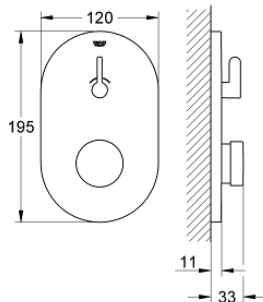

36 321 000 SELF-CLOSING SHOWER MIXER 1/2" WITH MIXING DEVICE AND ADJUSTABLE TEMPERATURE LIMITER

PRODUCT DESCRIPTION

- **GROHE StarLight** chrome finish
- chrome escutcheon
- 3 adjustable flow times: short - medium - long (factory setting: medium), approx. 7, 15, 30 sec (pressure dependent)
- pressure range 0.5 to 6 bar
- dirt strainers
- set for final installation for concealed fitting box
- 36 322 001
- without concealed body

36 321 000 SELF-CLOSING SHOWER MIXER 1/2" WITH MIXING DEVICE AND ADJUSTABLE TEMPERATURE LIMITER

36 321 000 **SELF-CLOSING SHOWER MIXER 1/2" WITH MIXING DEVICE AND ADJUSTABLE TEMPERATURE LIMITER**

SPARE PARTS