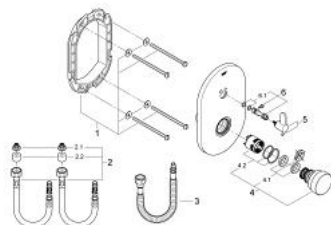

36 321 000 SELF-CLOSING SHOWER MIXER 1/2" WITH MIXING DEVICE AND ADJUSTABLE TEMPERATURE LIMITER

PRODUCT DESCRIPTION

- **GROHE StarLight** chrome finish
- chrome escutcheon
- 3 adjustable flow times: short - medium - long (factory setting: medium), approx. 7, 15, 30 sec (pressure dependent)
- pressure range 0.5 to 6 bar
- dirt strainers
- set for final installation for concealed fitting box
- 36 322 001
- without concealed body

36 321 000 SELF-CLOSING SHOWER MIXER 1/2" WITH MIXING DEVICE AND ADJUSTABLE TEMPERATURE LIMITER

36 321 000 **SELF-CLOSING SHOWER MIXER 1/2" WITH MIXING DEVICE AND ADJUSTABLE TEMPERATURE LIMITER**

SPARE PARTS

- 1: Mounting frame (Order-nr. 42419000)
- 2: Connection hose set (Order-nr. 42417000)
- 2.1: Dirt strainer (Order-nr. 4241300M)
- 2.2: Non-return valve (Order-nr. 4240400M)
- 3: Tube set (Order-nr. 43566000)
- 4: Cartridge (Order-nr. 42412000)
- 4.1: Rings (Order-nr. 4282000M)
- 4.2: Seal kit (Order-nr. 4271500M)
- 5: Mixing lever (Order-nr. 42441000)
- 5.1: Sealing washer (Order-nr. 4284000M)
- 6: Mixer spindle (Order-nr. 42442000)
- 6.1: Sealing washer (Order-nr. 4284000M)