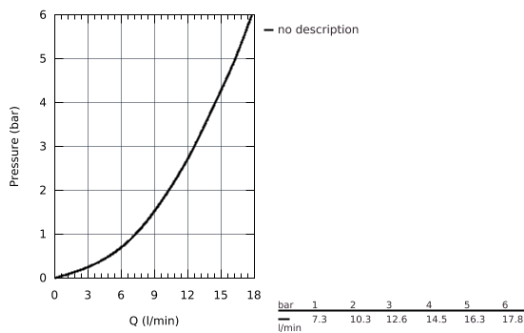

36 321 000 SELF-CLOSING SHOWER MIXER 1/2" WITH MIXING DEVICE AND ADJUSTABLE TEMPERATURE LIMITER

PRODUCT DESCRIPTION

- **GROHE StarLight** chrome finish
- chrome escutcheon
- 3 adjustable flow times: short - medium - long (factory setting: medium), approx. 7, 15, 30 sec (pressure dependent)
- pressure range 0.5 to 6 bar
- dirt strainers
- set for final installation for concealed fitting box
- 36 322 001
- without concealed body

36 321 000 SELF-CLOSING SHOWER MIXER 1/2" WITH MIXING DEVICE AND ADJUSTABLE TEMPERATURE LIMITER

36 321 000 **SELF-CLOSING SHOWER MIXER 1/2" WITH MIXING DEVICE AND ADJUSTABLE TEMPERATURE LIMITER**

SPARE PARTS