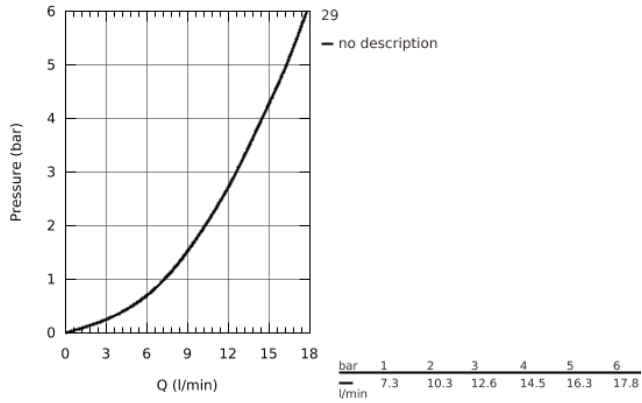

36 321 000 SELF-CLOSING SHOWER MIXER 1/2" WITH MIXING DEVICE AND ADJUSTABLE TEMPERATURE LIMITER

PRODUCT DESCRIPTION

- **GROHE StarLight** chrome finish
- chrome escutcheon
- 3 adjustable flow times: short - medium - long (factory setting: medium), approx. 7, 15, 30 sec (pressure dependent)
- pressure range 0.5 to 6 bar
- dirt strainers
- set for final installation for concealed fitting box
- 36 322 001
- without concealed body

36 321 000 SELF-CLOSING SHOWER MIXER 1/2" WITH MIXING DEVICE AND ADJUSTABLE TEMPERATURE LIMITER

36 321 000 **SELF-CLOSING SHOWER MIXER 1/2" WITH MIXING DEVICE AND ADJUSTABLE TEMPERATURE LIMITER**

SPARE PARTS