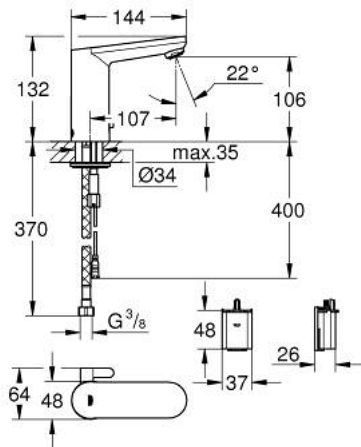

36 327 001 EUROSMART COSMOPOLITAN E INFRA-RED ELECTRONIC BASIN MIXER 1/2" WITH MIXING DEVICE AND ADJUSTABLE TEMPERATURE LIMITER

TOOTE KIRJELDUS

- Värvus: chrome
- with infrared sensor for bi-directional communication for monitoring, configuration and service purpose
- 6 V lithium battery, type CR-P2
- battery lifetime: approx. 7 years (150 actuations a day)
- GROHE Long-Life finish
- GROHE Water Saving mousseur 5.7 l/min
- flexible connection hoses
- non-return valve
- dirt strainers
- with integrated solenoid valve
- external battery
- rapid installation system
- multistage battery status display
- 7 pre-set programs:
 - auto flush
 - thermal disinfection
 - cleaning mode
- additional functions and precise settings by remote control 36 407
- CE approved
- acoustic group I in accordance with DIN 4109
- type of protection faucet IP 59K

36 327 001 EUROSMART COSMOPOLITAN E INFRA-RED ELECTRONIC BASIN MIXER 1/2" WITH MIXING DEVICE AND ADJUSTABLE TEMPERATURE LIMITER

VARUOSAD, mai 2023 – nüüd

- 1: Screws (Tellimuse number 4283100M)
- 2: Mousseur (Tellimuse number 48159000)
- 3: Solenoid valve (Tellimuse number 42479000)
- 4: Mixing lever (Tellimuse number 42401000)
- 4.1: Sealing washer (Tellimuse number 4284000M)
- 5: Mounting set (Tellimuse number 42400000)
- 6: Non-return valve (Tellimuse number 4257200M)
- 7: Filter (Tellimuse number 4241300M)
- 8: Battery housing (Tellimuse number 42393000)
- 8.1: Battery (Tellimuse number 42886000)
- 9: Mounting wrench (Tellimuse number 19017000)*
- 10: Rotation lock (Tellimuse number 36276000)*
- 11: Remote control (Tellimuse number 36407001)*
- 12: Mousseur (Tellimuse number 36133000)*
- 13: Escutcheon (Tellimuse number 36370000)*
- 14: Waste set with push-open plug (Tellimuse number 65807000)*