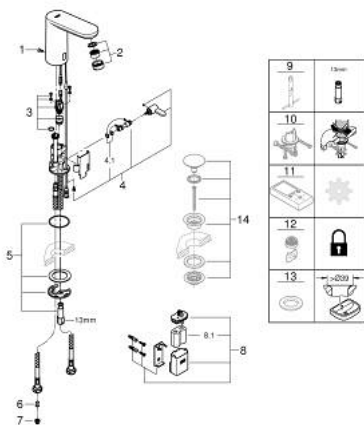

36 327 001 EUROSMART COSMOPOLITAN E INFRA-RED ELECTRONIC BASIN MIXER 1/2" WITH MIXING DEVICE AND ADJUSTABLE TEMPERATURE LIMITER

TOOTE KIRJELDUS

- Värvus: chrome
- with infrared sensor for bi-directional communication for monitoring, configuration and service purpose
- 6 V lithium battery, type CR-P2
- battery lifetime: approx. 7 years (150 actuations a day)
- GROHE Long-Life finish
- GROHE Water Saving mousseur 5.7 l/min
- flexible connection hoses
- non-return valve
- dirt strainers
- with integrated solenoid valve
- external battery
- rapid installation system
- multistage battery status display
- 7 pre-set programs:
 - auto flush
 - thermal disinfection
 - cleaning mode
- additional functions and precise settings by remote control 36 407
- CE approved
- acoustic group I in accordance with DIN 4109
- type of protection faucet IP 59K

36 327 001 EUROSMART COSMOPOLITAN E INFRA-RED ELECTRONIC BASIN MIXER 1/2" WITH MIXING DEVICE AND ADJUSTABLE TEMPERATURE LIMITER

VARUOSAD, mai 2023 – nüüd

- 1: Screws (Tellimuse number 4283100M)
- 2: Mousseur (Tellimuse number 48159000)
- 3: Solenoid valve (Tellimuse number 42479000)
- 4: Mixing lever (Tellimuse number 42401000)
- 4.1: Sealing washer (Tellimuse number 4284000M)
- 5: Mounting set (Tellimuse number 42400000)
- 6: Non-return valve (Tellimuse number 4257200M)
- 7: Filter (Tellimuse number 4241300M)
- 8: Battery housing (Tellimuse number 42393000)
- 8.1: Battery (Tellimuse number 42886000)
- 9: Mounting wrench (Tellimuse number 19017000)*
- 10: Rotation lock (Tellimuse number 36276000)*
- 11: Remote control (Tellimuse number 36407001)*
- 12: Mousseur (Tellimuse number 36133000)*
- 13: Escutcheon (Tellimuse number 36370000)*
- 14: Waste set with push-open plug (Tellimuse number 65807000)*