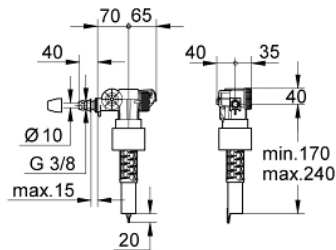

37 095 000 FILLING VALVE FILLING VALVE

PRODUCT DESCRIPTION

- 3/8"
- universal application
- **without** adapter for the pipe connection
- cap, restrictor
-
- **) max. shortening 100 mm

37 095 000 FILLING VALVE FILLING VALVE

SPARE PARTS

- 1: Lever (Order-nr. 43734000)
 - 1.1: Seal (Order-nr. 4377000M)
 - 2: Valve head (Order-nr. 43536000)
 - 3: Membrane (Order-nr. 4375800M)
 - 4: Screw cap (Order-nr. 43735000)
 - 5: Valve float, 5 pcs. (Order-nr. 4379100M)
 - 6: Dummy plug and escutcheon cap (Order-nr. 37125000)
 - 7: Compression nut (Order-nr. 43258000)
 - 8: Throttle (Order-nr. 42356000)
 - 9: Set of seals (Order-nr. 43722000)*
- * Optional accessories