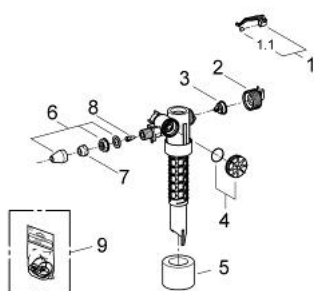

37 095 000 FILLING VALVE FILLING VALVE

PRODUCT DESCRIPTION

- 3/8"
- universal application
- **without** adapter for the pipe connection
- cap, restrictor
-
- **) max. shortening 100 mm

37 095 000 FILLING VALVE FILLING VALVE

SPARE PARTS

- 1: Lever (Order-nr. 43734000)
 - 1.1: Seal (Order-nr. 4377000M)
 - 2: Valve head (Order-nr. 43536000)
 - 3: Membrane (Order-nr. 4375800M)
 - 4: Screw cap (Order-nr. 43735000)
 - 5: Valve float, 5 pcs. (Order-nr. 4379100M)
 - 6: Dummy plug and escutcheon cap (Order-nr. 37125000)
 - 7: Compression nut (Order-nr. 43258000)
 - 8: Throttle (Order-nr. 42356000)
 - 9: Set of seals (Order-nr. 43722000)*
- * Optional accessories