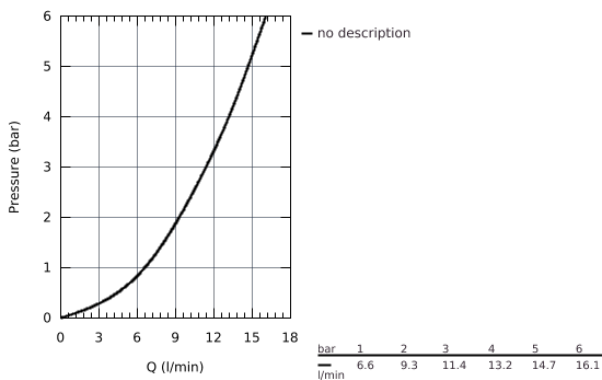

37 095 000 FILLING VALVE FILLING VALVE

PRODUCT DESCRIPTION

- 3/8"
- universal application
- **without** adapter for the pipe connection
- cap, restrictor
- •
- **) max. shortening 100 mm