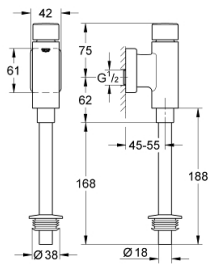

### PRODUCT DESCRIPTION

- ½"
- brass
- vandal proof by metal actuation knob
- **integrated stop valve**
- **GROHE StarLight** chrome finish
- with control cap and flush pipe connection
- flow rate adjustment
- flush volume adjustable 1.0 - 4.0 l
- with wall escutcheon
- flush pipe 200 mm
- rubber connector with escutcheon
- flow pressure min 0.5 bar
- operating pressure max 5 bar

## 37 342 000 RONDO FLUSH VALVE FOR URINAL

### SPARE PARTS

- 1: Press button (Order-nr. 42346000)
  - 2: Actuation unit (Order-nr. 66802000)
  - 3: Piston (Order-nr. 43450000)
  - 3.1: Sleeve (Order-nr. 4376500M)
  - 4: Supply stop (Order-nr. 43393000)
  - 5: Escutcheon (Order-nr. 66734000)
  - 6: Nut (Order-nr. 42347000)
  - 7: Urinal flush pipe (Order-nr. 37035000)
  - 8: Adapter for urinal (Order-nr. 43818000)
  - 9: Set of seals (Order-nr. 42345000)\*
  - 10: Escutcheon (Order-nr. 37391000)\*
- \* Optional accessories