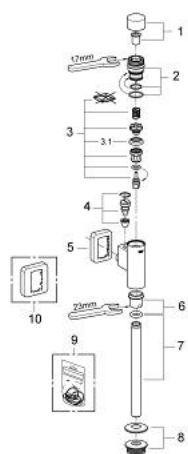

### PRODUCT DESCRIPTION

- ½"
- brass
- vandal proof by metal actuation knob
- **integrated stop valve**
- **GROHE StarLight** chrome finish
- with control cap and flush pipe connection
- flow rate adjustment
- flush volume adjustable 1.0 - 4.0 l
- with wall escutcheon
- flush pipe 200 mm
- rubber connector with escutcheon
- flow pressure min 0.5 bar
- operating pressure max 5 bar

## 37 342 000 RONDO FLUSH VALVE FOR URINAL

### SPARE PARTS

- 1: Press button (Order-nr. 42346000)
  - 2: Actuation unit (Order-nr. 66802000)
  - 3: Piston (Order-nr. 43450000)
  - 3.1: Sleeve (Order-nr. 4376500M)
  - 4: Supply stop (Order-nr. 43393000)
  - 5: Escutcheon (Order-nr. 66734000)
  - 6: Nut (Order-nr. 42347000)
  - 7: Urinal flush pipe (Order-nr. 37035000)
  - 8: Adapter for urinal (Order-nr. 43818000)
  - 9: Set of seals (Order-nr. 42345000)\*
  - 10: Escutcheon (Order-nr. 37391000)\*
- \* Optional accessories