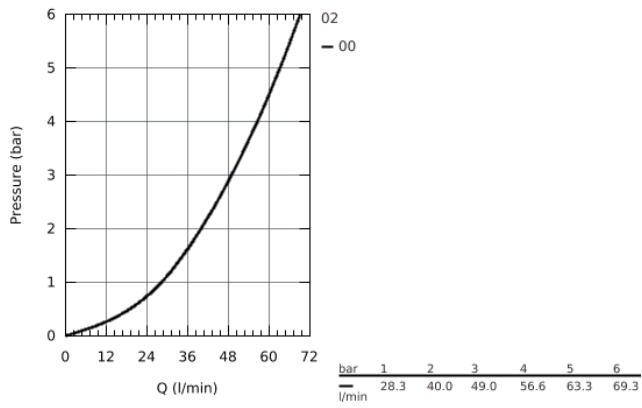

37 342 000 RONDO FLUSH VALVE FOR URINAL