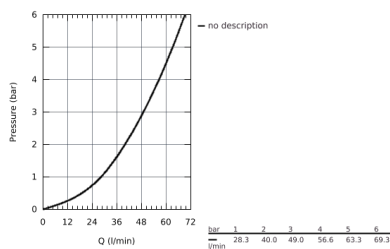

### PRODUCT DESCRIPTION

- ½"
- brass
- vandal proof by metal actuation knob
- **integrated stop valve**
- **GROHE StarLight** chrome finish
- with control cap and flush pipe connection
- flow rate adjustment
- flush volume adjustable 1.0 - 4.0 l
- with wall escutcheon
- flush pipe 200 mm
- rubber connector with escutcheon
- flow pressure min 0.5 bar
- operating pressure max 5 bar