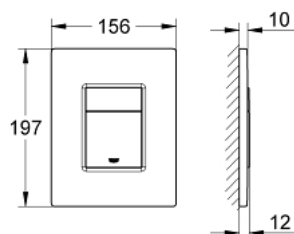

38 732 000 **SKATE COSMOPOLITAN FLUSH PLATE**

PRODUCT DESCRIPTION

- for dual flush or start & stop actuation
- for pneumatic discharge valve AV1
- vertical and horizontal installation
- 156 x 197 mm
- made of ABS
- **GROHE StarLight** chrome finish
- **GROHE EcoJoy** technology for less water and perfect flow

38 732 000 **SKATE COSMOPOLITAN FLUSH PLATE**

SPARE PARTS

1: Top plate with push button (Order-nr. 42371000)

2: Screw (Order-nr. 6636200M)

3: Mounting frame (Order-nr. 43207000)

4: Fixing set (Order-nr. 4308500M)*