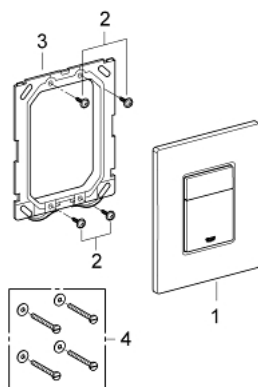

## 38 732 DC0 **SKATE COSMOPOLITAN FLUSH PLATE**

### **TOOTE KIRJELDUS**

- Värvus: supersteel
- for dual flush or start & stop actuation
- for pneumatic discharge valve AV1
- vertical and horizontal installation
- 156 x 197 mm
- made of ABS
- GROHE Long-Life Shine finish
- GROHE Water Saving - Less water, perfect flow
  
- for combination with Rapid SL and Uniset with GD 2 cistern
  
- for use with Rapid SLX please order shaft 66 791 000 (sold separately)

## 38 732 DC0 SKATE COSMOPOLITAN FLUSH PLATE

**VARUOSAD**, detsember 2016 – nüüd

1: top plate w. push button (Tellimuse number 42371DC0)

2: Screw (Tellimuse number 6636200M)

3: Mounting frame (Tellimuse number 43207000)