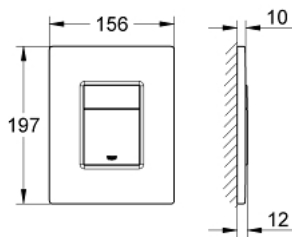

## 38 732 SD0 SKATE COSMOPOLITAN WALL PLATE, STAINLESS STEEL

### PRODUCT DESCRIPTION

- for dual flush or start & stop actuation
- for pneumatic discharge valve AV1
- vertical installation
- 156 x 197 mm
- plastic fixing frame
- hidden fixing screws
- not suitable for GROHE Fresh
- **GROHE StarLight** finish
- **GROHE EcoJoy** technology for less water and perfect flow

### SPARE PARTS

1: Top plate with push button (Order-nr. 42371SD0)

2: Screw (Order-nr. 6636200M)

3: Mounting frame (Order-nr. 42269000)

4: Fixing set (Order-nr. 4308500M)\*

\* Optional accessories