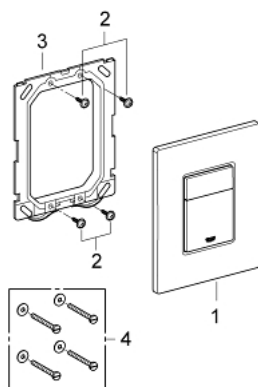

38 732 SH0 SKATE COSMOPOLITAN FLUSH PLATE

TOOTE KIRJELDUS

- Värvus: alpine white
- for dual flush or start & stop actuation
- for pneumatic discharge valve AV1
- vertical and horizontal installation
- 156 x 197 mm
- made of ABS
- GROHE Long-Life Shine finish
- GROHE Water Saving - Less water, perfect flow

- for combination with Rapid SL and Uniset with GD 2 cistern

- for use with Rapid SLX please order shaft 66 791 000 (sold separately)

38 732 SH0 SKATE COSMOPOLITAN FLUSH PLATE

VARUOSAD, veebruar 2010 – nüüd

- 1: Top plate with push button (Tellimuse number 42371SH0)
- 2: Screw (Tellimuse number 6636200M)
- 3: Mounting frame (Tellimuse number 43207000)
- 4: Fixing set (Tellimuse number 4308500M)*

* Lisatarvikud