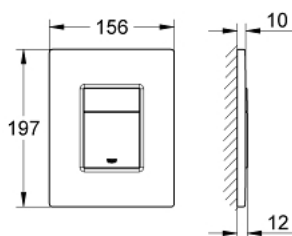

38 732 SH0 SKATE COSMOPOLITAN FLUSH PLATE

TOOTE KIRJELDUS

- Värvus: alpine white
- for dual flush or start & stop actuation
- for pneumatic discharge valve AV1
- vertical and horizontal installation
- 156 x 197 mm
- made of ABS
- GROHE Long-Life Shine finish
- GROHE Water Saving - Less water, perfect flow

- for combination with Rapid SL and Uniset with GD 2 cistern

- for use with Rapid SLX please order shaft 66 791 000 (sold separately)

38 732 SH0 SKATE COSMOPOLITAN FLUSH PLATE

VARUOSAD, veebruar 2010 – nüüd

- 1: Top plate with push button (Tellimuse number 42371SH0)
- 2: Screw (Tellimuse number 6636200M)
- 3: Mounting frame (Tellimuse number 43207000)
- 4: Fixing set (Tellimuse number 4308500M)*

* Lisatarvikud