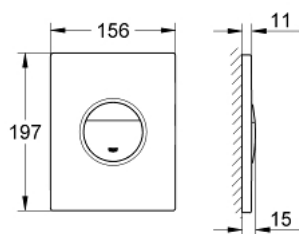

38 765 000 NOVA COSMOPOLITAN FLUSH PLATE

PRODUCT DESCRIPTION

- for dual flush or start & stop actuation
- for pneumatic discharge valve AV1
- vertical and horizontal installation
- 156 x 197 mm
- made of ABS
- **GROHE StarLight** chrome finish
- **GROHE EcoJoy** technology for less water and perfect flow

38 765 000 NOVA COSMOPOLITAN FLUSH PLATE

SPARE PARTS

- 1: Screw (Order-nr. 6636200M)
 - 2: Mounting frame (Order-nr. 43207000)
 - 3: Top plate with push button (Order-nr. 42375000)
 - 4: Fixing set (Order-nr. 4308500M)*
- * Optional accessories